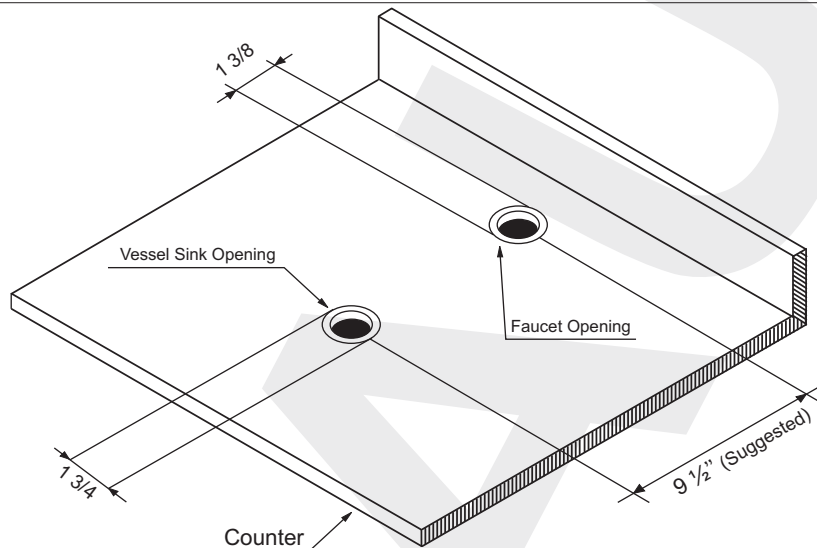

## Roughing-In Dimensions

### Sample Drawing

### Diagram

## Tempered Glass Vessel

Prepare counter top by drilling a 1 3/4 diameter drain hole at desired location.  
Install the mounting ring.  
Place vessel sink on mounting ring or counter top as shown below.