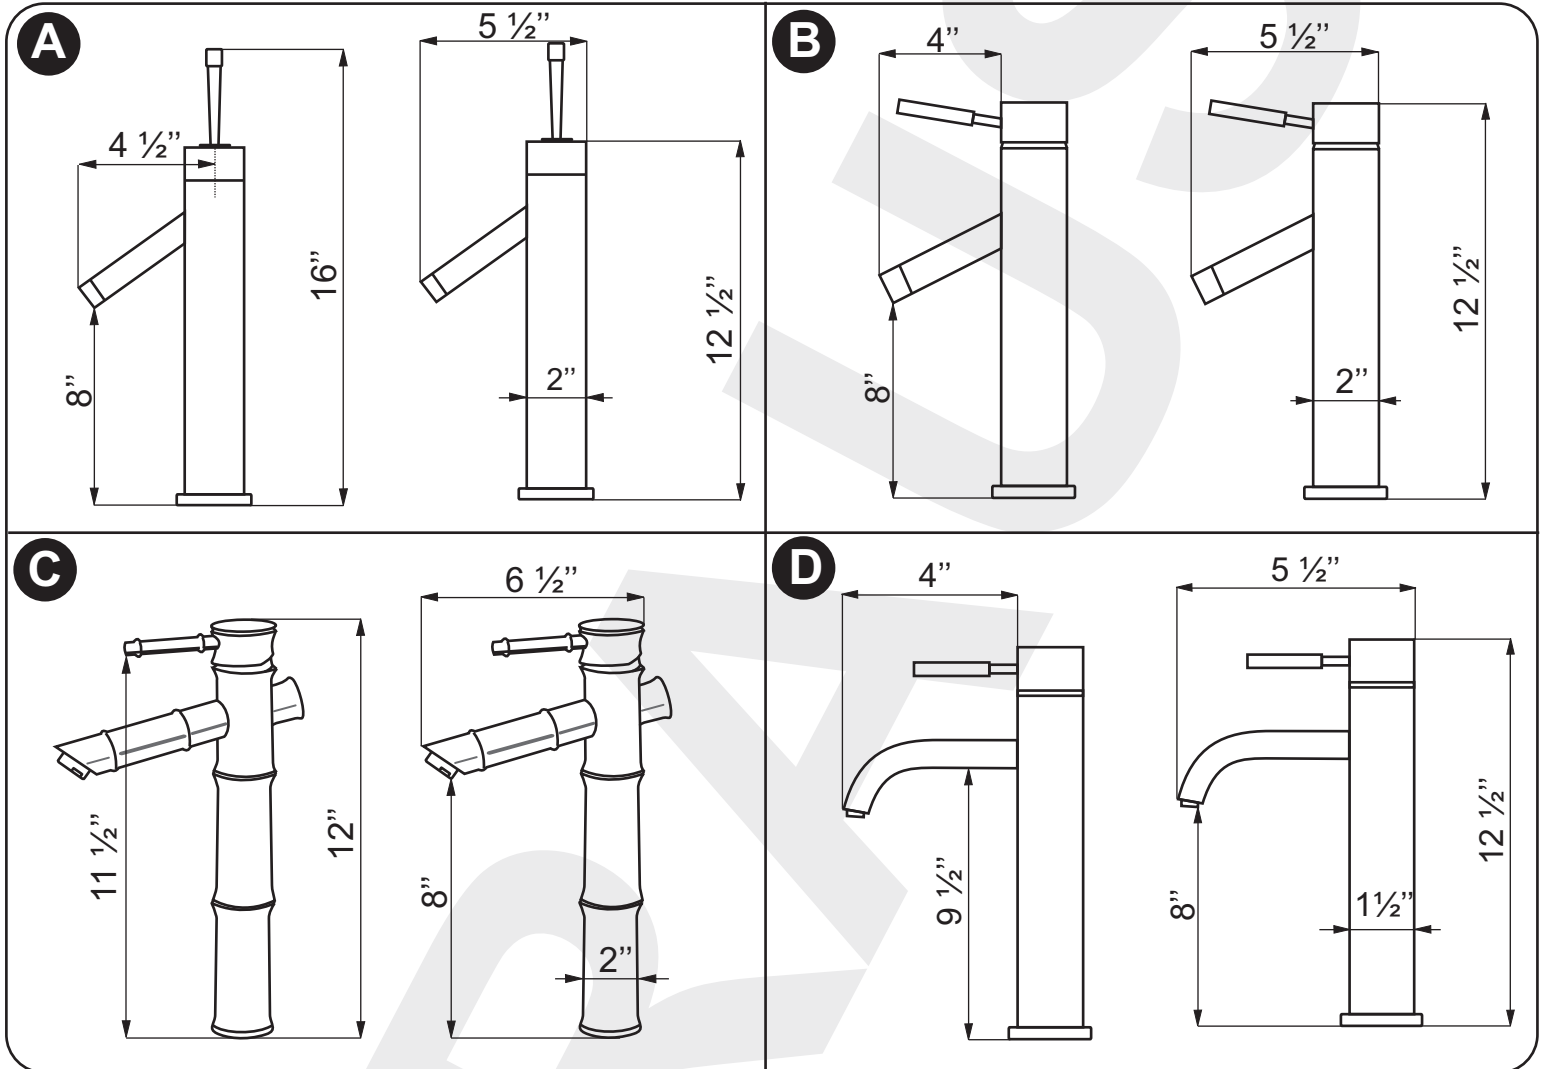

Installation Instructions

About Kraus

Kraus is a leading designer and manufacturer of a broad selection of unique bathroom fixtures and accessories, including vessel sinks, faucets, showers, vanities and bathroom accessories. Kraus incorporates its distinguished style with superior functionality and affordability, maintaining the highest standards of quality in its vast product line.

The Kraus brand name represents a fusion of leading-edge technology and an eye toward design. Our design team continuously explores broader markets, seeking new trends while maintaining superior quality at unprecedented prices. The Kraus collection has the widest selection of exquisite styles for any type of décor, from modern residences to countryside homes.

For Kraus, durability and reliability have always been vital components for achieving the highest standards. Every model we offer undergoes rigorous testing and inspection prior to distribution. The key element of our success is our customers' satisfaction. As a result, our products are in high demand with shoppers worldwide.

Contact us toll-free at 1-800-775-0703; or visit our website at www.kraususa.com.