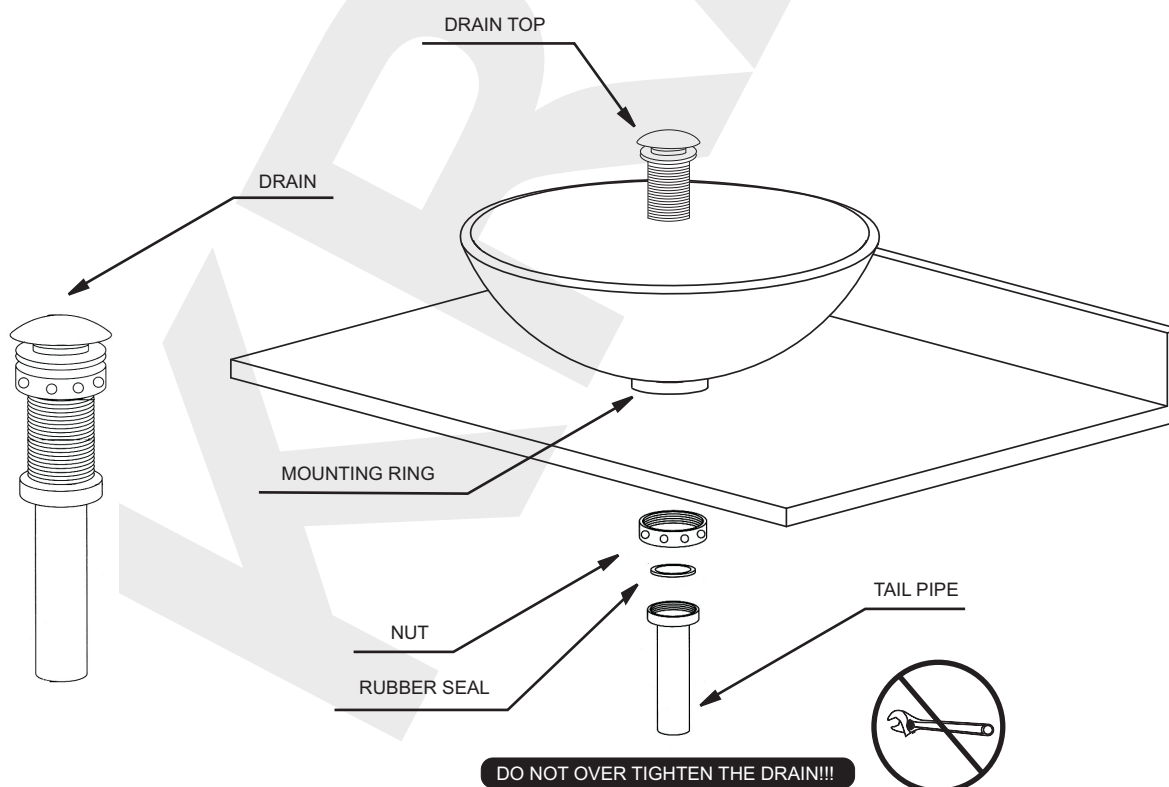

## Roughing-In Dimensions

### Sample Drawing

### Diagram

## Tempered Glass Vessel

Prepare counter top by drilling a 1 3/4 diameter drain hole at desired location.  
Install the mounting ring.  
Place vessel sink on mounting ring or counter top as shown below.