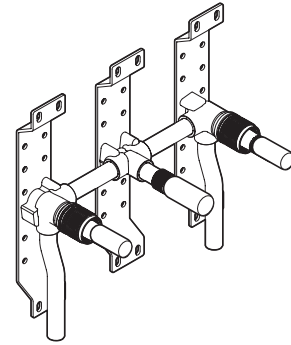

Buy it for looks. Buy it for life.®

Specifications

DESCRIPTION

- Metal construction
- 1/2" copper connections
- Designed to be installed through 2, 1-1/4 holes & 1, 1" min. dia. holes, 8" on center
- Adaptable for non-8" centers

OPERATION

- Maximum handle rotation angle is 90° to full on for either handle
- Rotate hot side handle counterclockwise to open and clockwise to close
- Rotate cold side handle clockwise to open and counterclockwise to close

CARTRIDGE

- 1224 cartridge design with nonmetallic/nonferrous and stainless steel materials

STANDARDS

When trim kit is added to M-Pact valve, the product is:

- Third party certified to CSA B125, ASME A112.18.1M, ANSI A117.1 and all applicable requirements referenced therein
- Certified to ANSI/NSF 61/9
- Complies with California Proposition 65 and with Federal Safe Drinking Water Act

WARRANTY

- Lifetime limited warranty against leaks, drips and finish defects to the original consumer purchaser
- 5 year warranty if used in commercial installations

M-Pact™

Two-Handle Wall Mount Faucets

Model: 9400

Madison
Your Appliance Authority™
800-570-3355

CRITICAL DIMENSIONS

(DO NOT SCALE)

FOR MORE INFORMATION CALL: 1-800-BUY-MOEN

www.moen.com