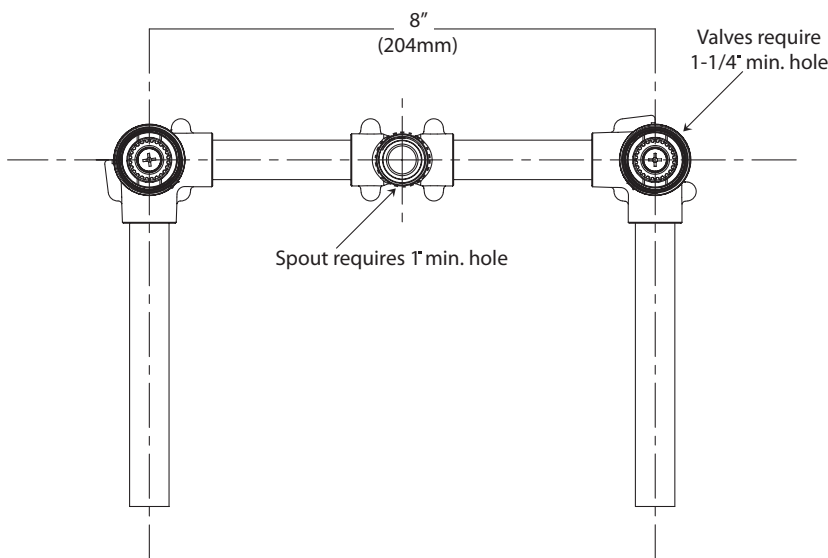

M-Pact™

Two-Handle Wall Mount Faucets

Model: 9400

Madison
Your Appliance Authority™
800-570-3355