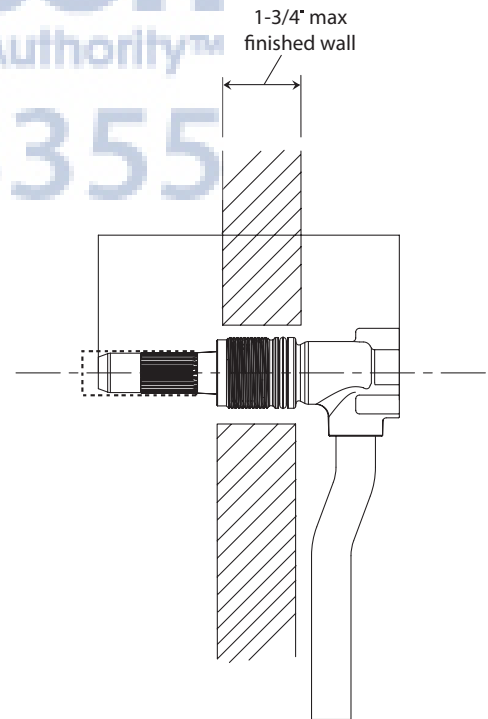

M-Pact™

Two-Handle Wall Mount Faucets

Model: 9400

Madison
Your Appliance Authority™
800-570-3355