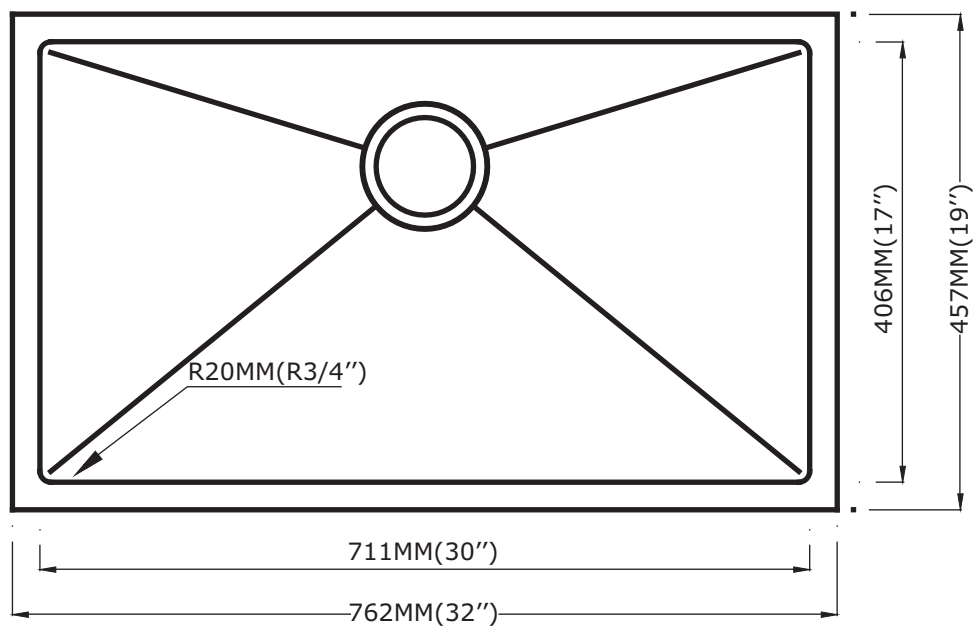

Roughing-In Dimensions