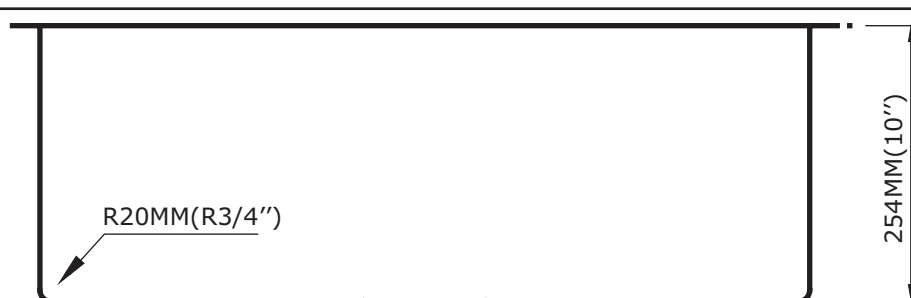

Roughing-In Dimensions

Diagram