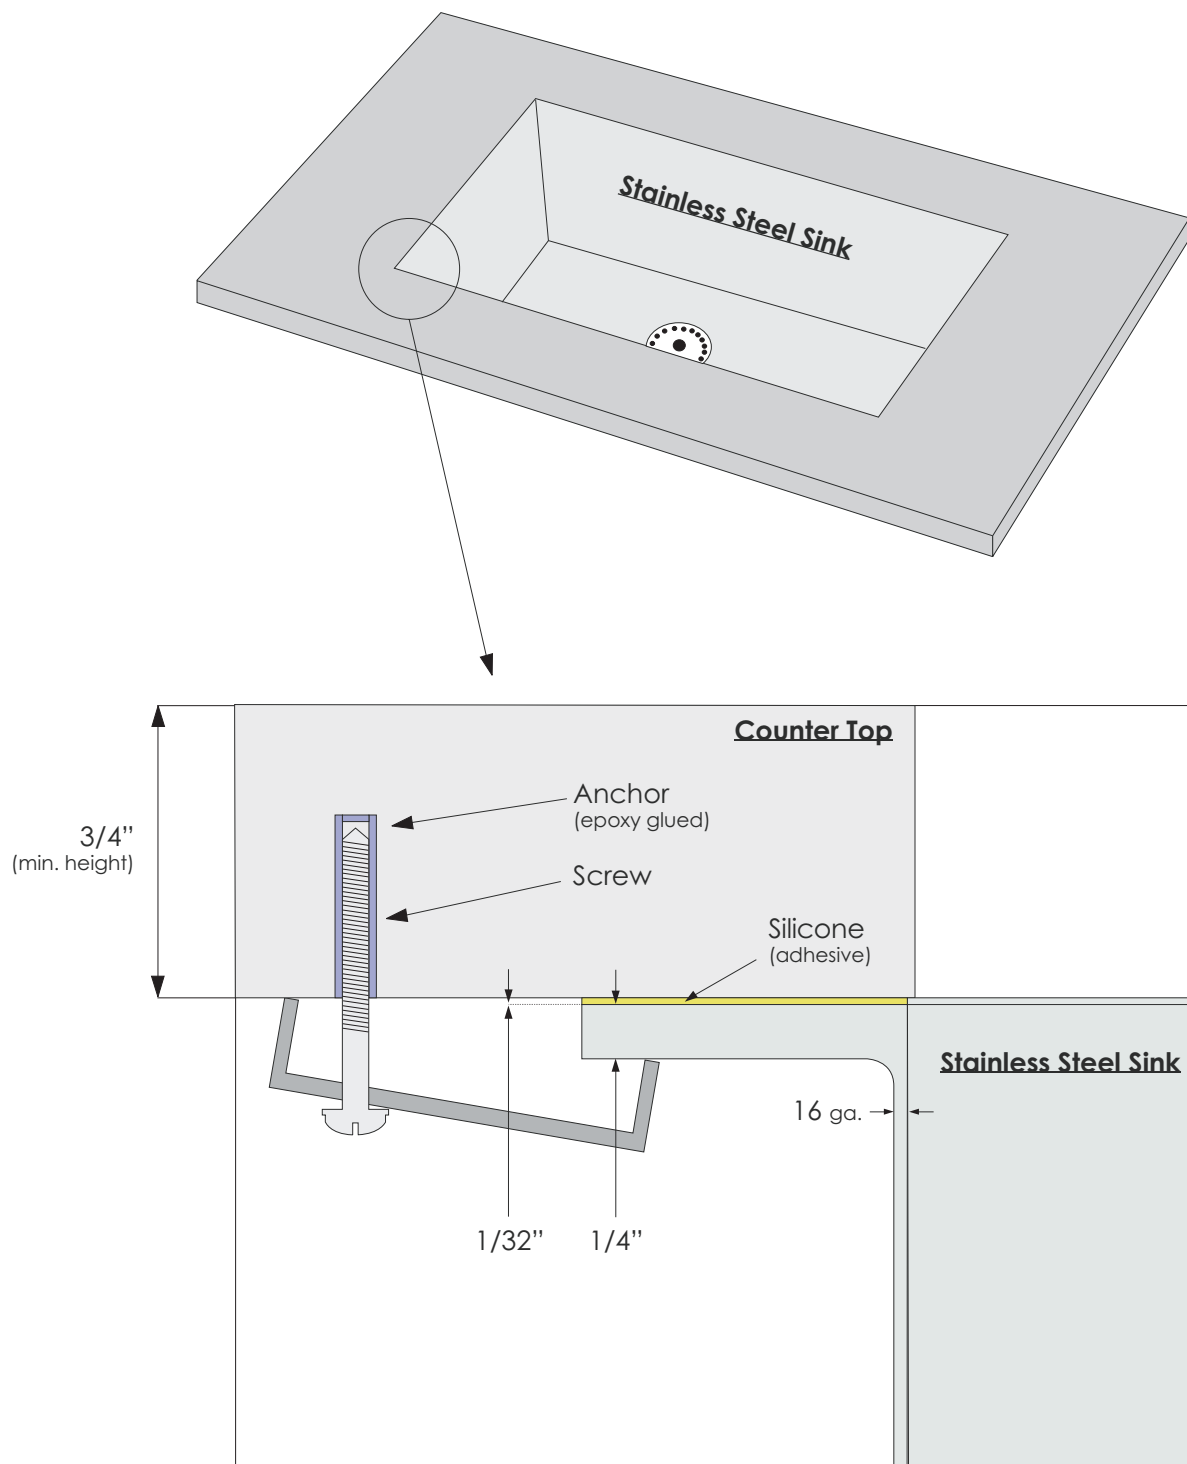

Under mount sink installation