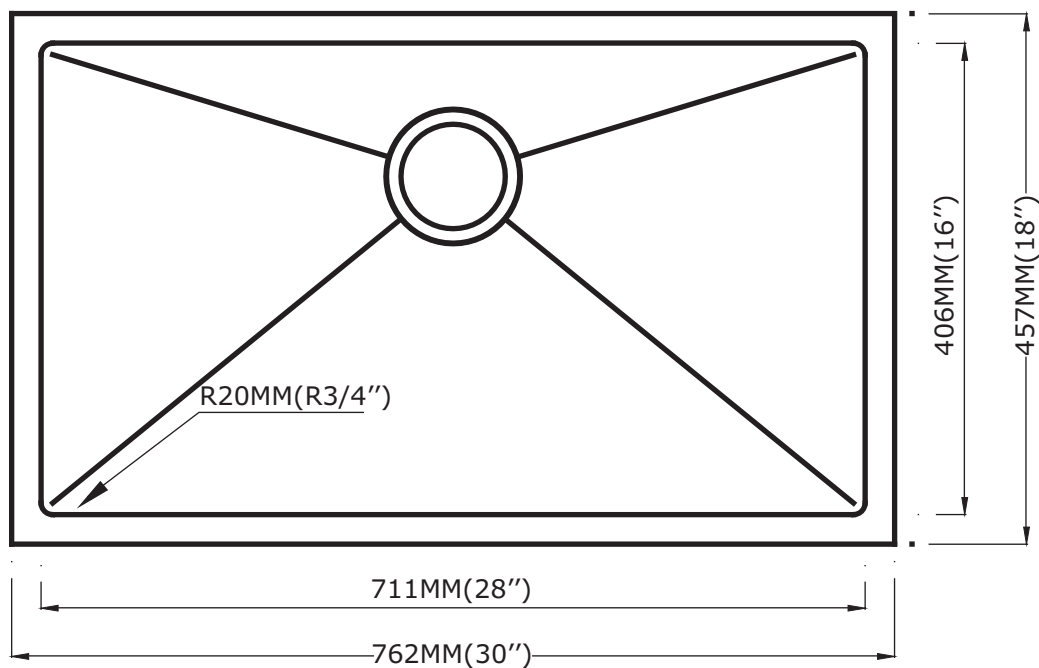

Roughing-In Dimensions