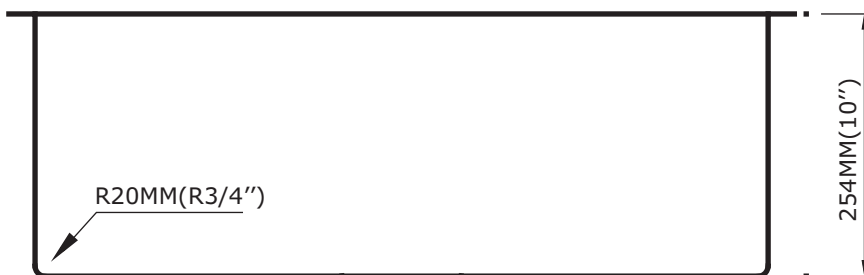

Roughing-In Dimensions

Diagram