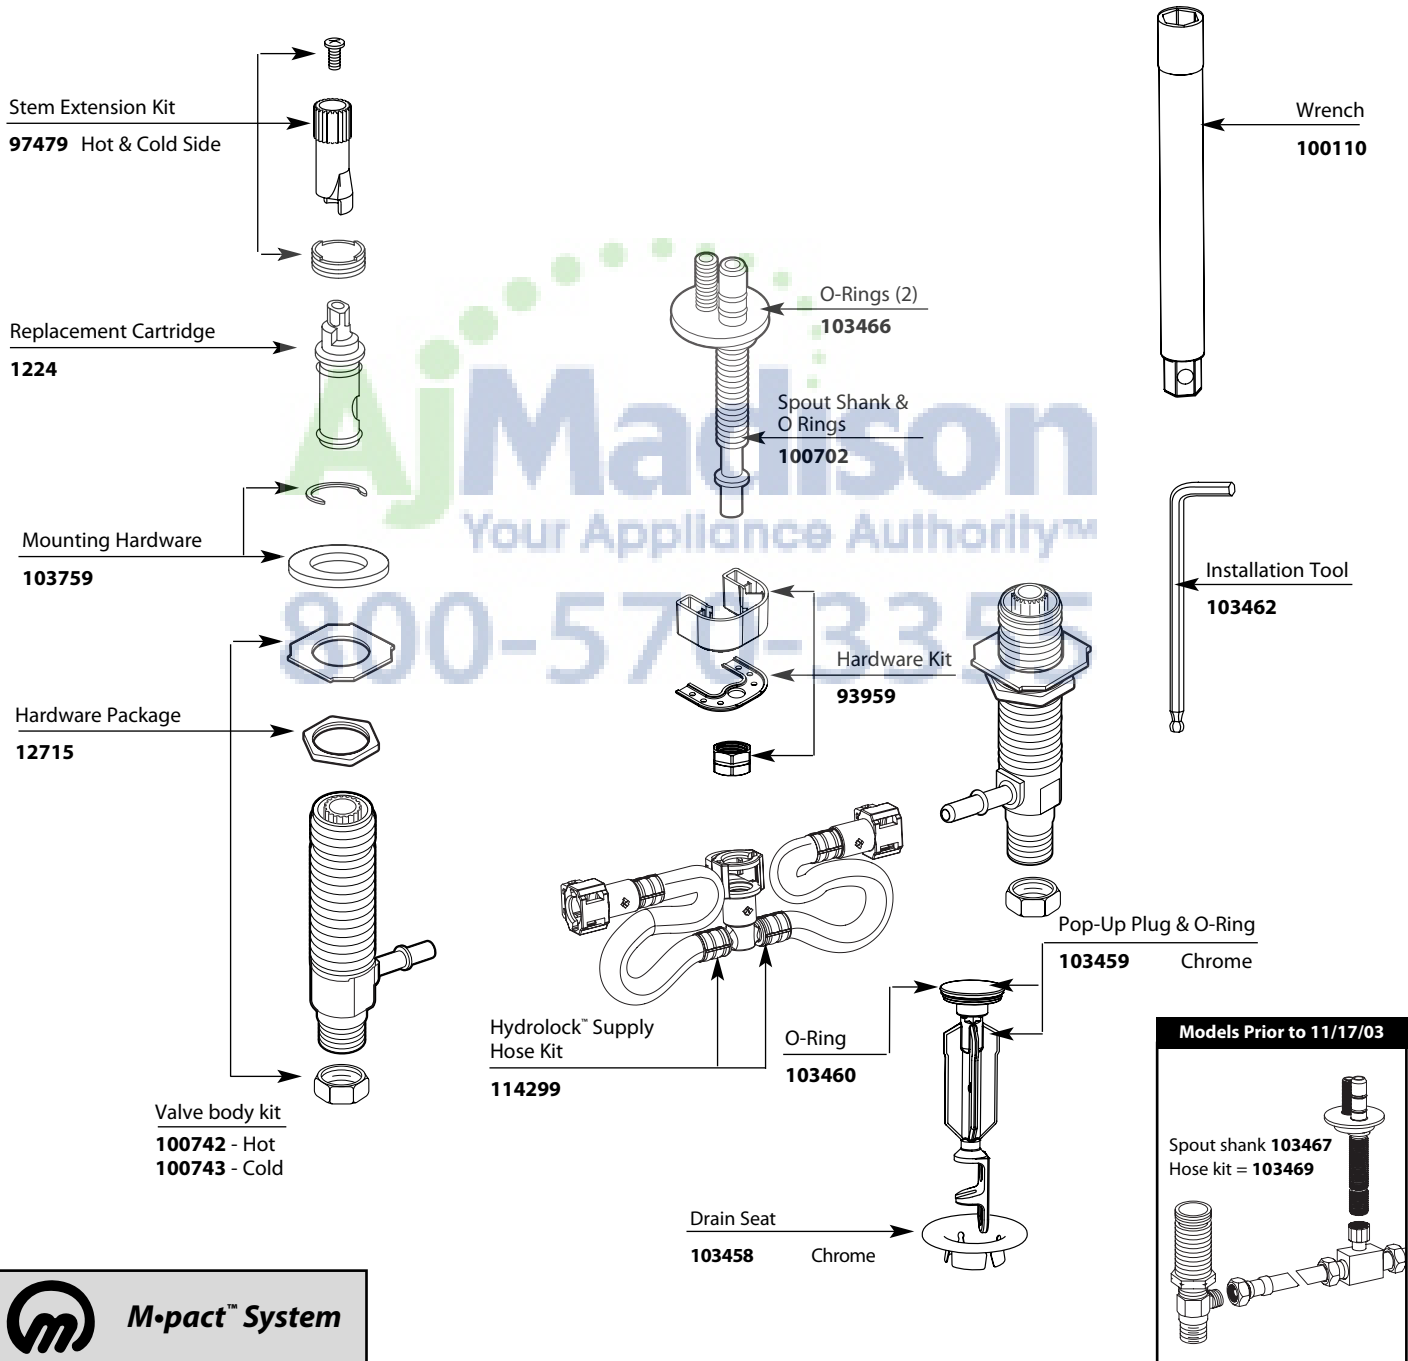

Buy it for looks. Buy it for life.®

Illustrated Parts

■ Order by Part Number

There is more than 1 version of this model.
Page down to identify the version you have.

This Page For Models after 11/17/03.

M-PACT VALVE	
Widespread Lavatory Rough-in Valve	
MODEL	PACK TYPE
9000	Single
69000	Bulk (6 per carton)

Buy it for looks. Buy it for life.®

Illustrated Parts

■ Order by Part Number

M•PACT VALVE	
Widespread Lavatory Rough-in Valve	
MODEL	PACK TYPE
9000	Single
69000	Bulk (6 per carton)

This Page For Models **before** 11/17/03.

Buy it for looks. Buy it for life.®

■ Order by Part Number

This Page For **Pre-M•PACT Valves.**

Illustrated Parts

VALVE	
Widespread Lavatory Rough-in Valve	
MODEL	PACK TYPE
9000	Single
69000	Bulk (6 per carton)