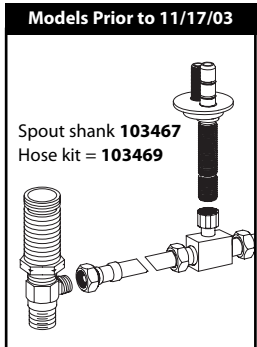

Buy it for looks. Buy it for life.®

Illustrated Parts

■ Order by Part Number

There is more than 1 version of this model.
Page down to identify the version you have.

This Page For Models after 11/17/03.

M-PACT VALVE	
Widespread Lavatory Rough-in Valve	
MODEL	PACK TYPE
9000	Single
69000	Bulk (6 per carton)

Buy it for looks. Buy it for life.®

Illustrated Parts

■ Order by Part Number

M•PACT VALVE	
Widespread Lavatory Rough-in Valve	
MODEL	PACK TYPE
9000	Single
69000	Bulk (6 per carton)

This Page For Models **before** 11/17/03.

Buy it for looks. Buy it for life.®

■ Order by Part Number

This Page For **Pre-M•PACT Valves.**

Illustrated Parts

VALVE	
Widespread Lavatory Rough-in Valve	
MODEL	PACK TYPE
9000	Single
69000	Bulk (6 per carton)