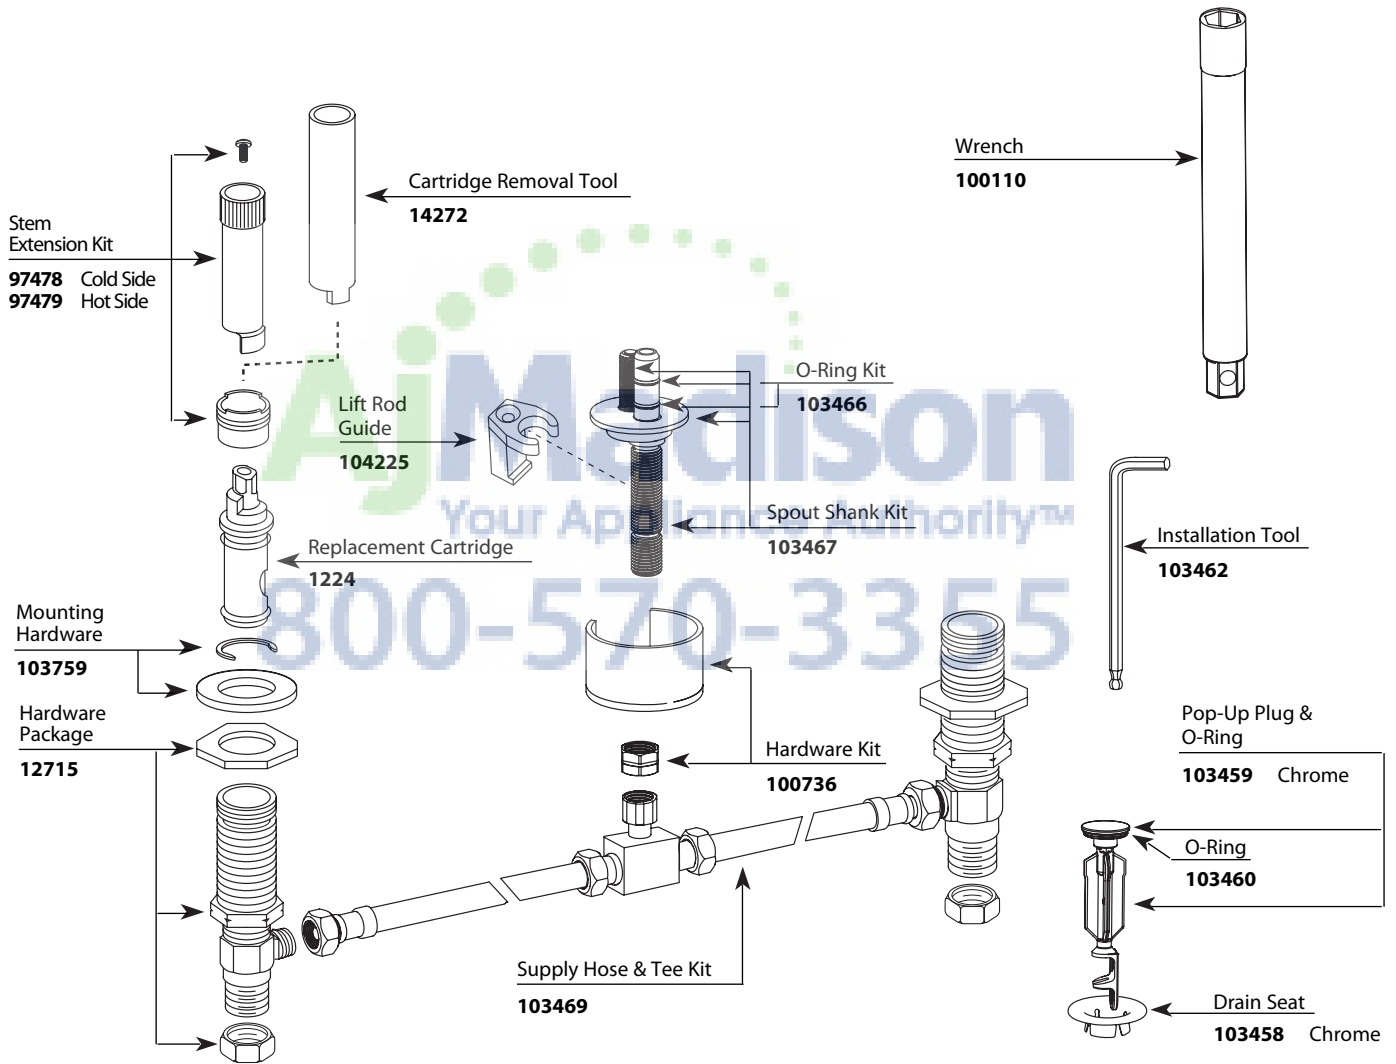

Buy it for looks. Buy it for life.®

Illustrated Parts

■ Order by Part Number

There is more than 1 version of this model.
Page down to identify the version you have.

This Page For Models after 11/17/03.

M-PACT VALVE	
Widespread Lavatory Rough-in Valve	
MODEL	PACK TYPE
9000	Single
69000	Bulk (6 per carton)

Buy it for looks. Buy it for life.®

Illustrated Parts

■ Order by Part Number

M•PACT VALVE	
Widespread Lavatory Rough-in Valve	
MODEL	PACK TYPE
9000	Single
69000	Bulk (6 per carton)

This Page For Models **before** 11/17/03.

Buy it for looks. Buy it for life.®

■ Order by Part Number

This Page For **Pre-M•PACT Valves.**

Illustrated Parts

VALVE	
Widespread Lavatory Rough-in Valve	
MODEL	PACK TYPE
9000	Single
69000	Bulk (6 per carton)