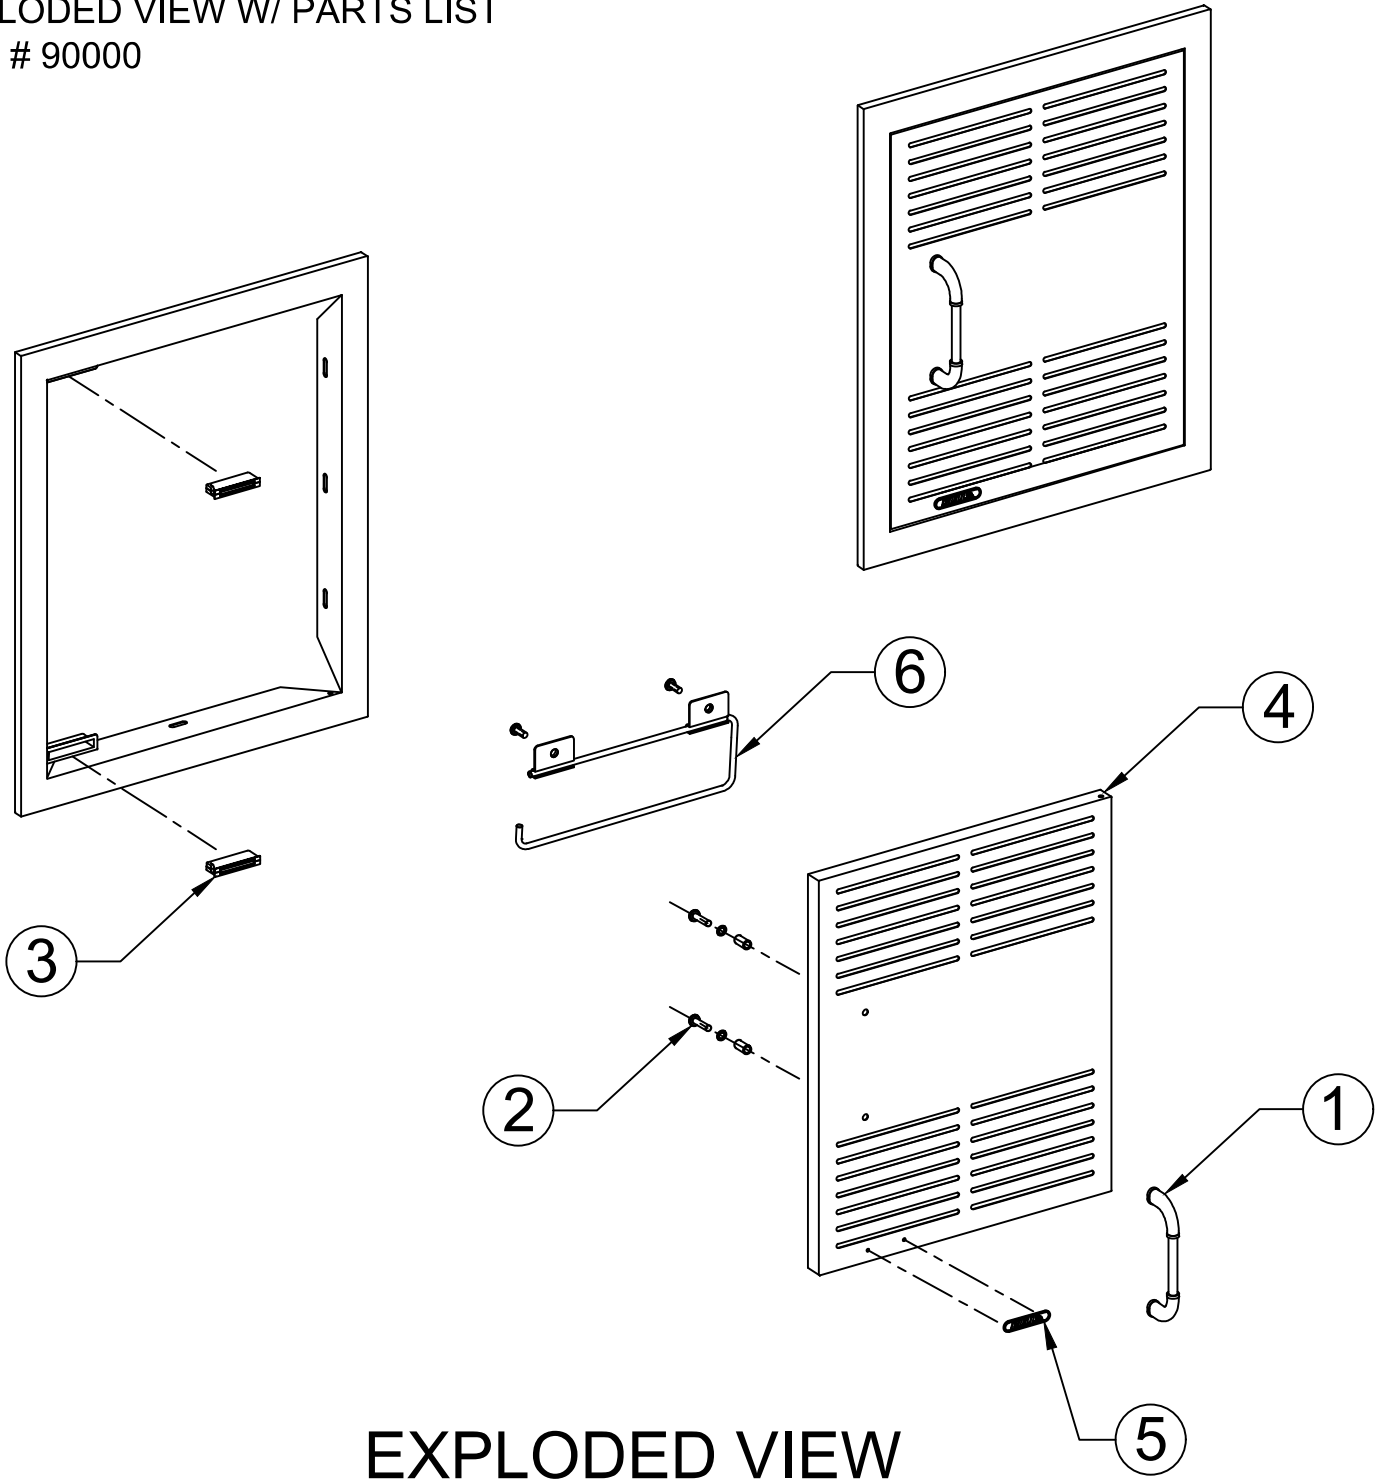

WWW.BULLBBQ.COM

DUAL LINED VENTED VERTICAL
SINGLE DOOR WITH REVEAL
(RIGHT HINGED)
EXPLODED VIEW W/ PARTS LIST
SKU # 90000

REPLACEMENT PARTS LIST

DWG NO.	BULL SKU NO.	DESCRIPTION	QTY
1	89979	REPLACEMENT DOOR	1
2	16572 OR 16619	DOOR HANDLE	1
3	16515	DOOR HANDLE MOUNTING HARDWARE	1
4	16548	DOOR MAGNET	2
5	16577	DOOR LOGO PLATE	1
6	73000	PAPER TOWEL RACK	1