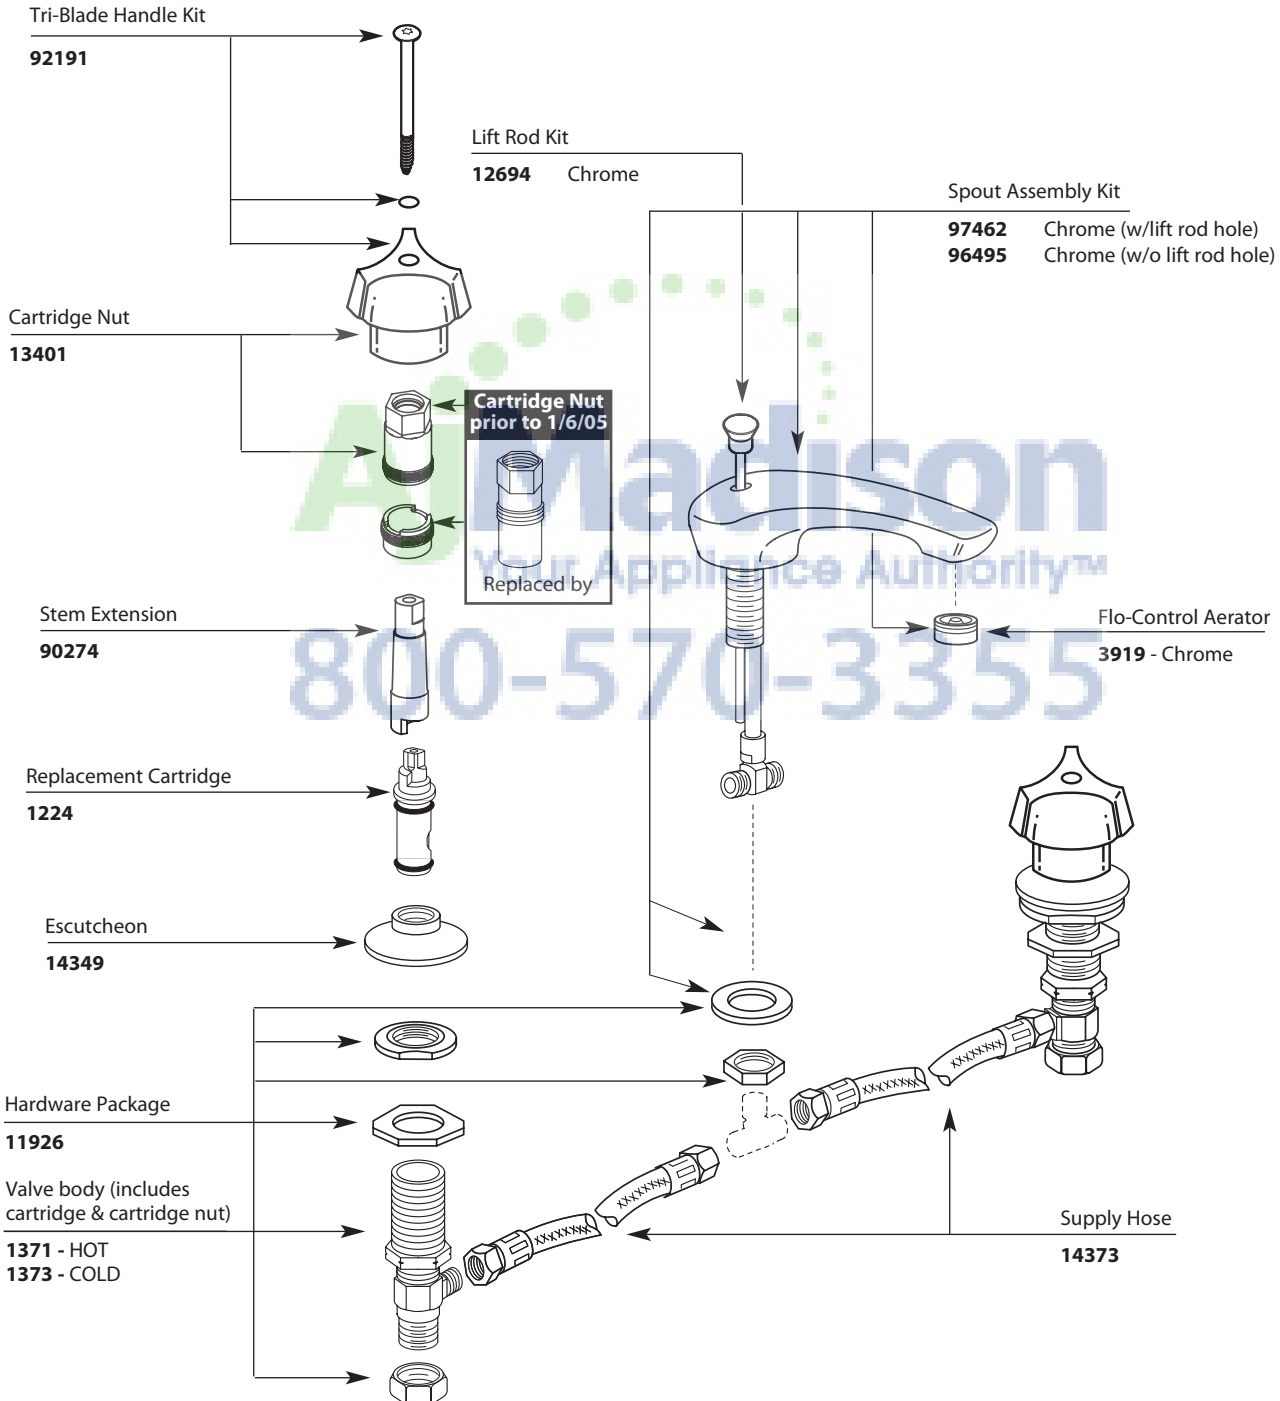

■ Order by Part Number

*There is more than 1 version of this model.  
Page down to identify the version you have.*

Two-Handle Widespread Lavatory Faucet		
MODEL	TYPE	FINISH
8962	Lav w/metal waste	Chrome
8966	Lav w/o waste	Chrome
<b>DISCONTINUED SKUS</b>		
8964	Lav w/grid waste	Chrome

TO ORDER PARTS CALL: 1-800-BUY-MOEN

www.moen.com

■ Order by Part Number

Two-Handle Widespread Lavatory Faucet		
MODEL	TYPE	FINISH
8962	Lav w/metal waste	Chrome
8966	Lav w/o waste	Chrome
<b>DISCONTINUED SKUS</b>		
8964	Lav w/grid waste	Chrome