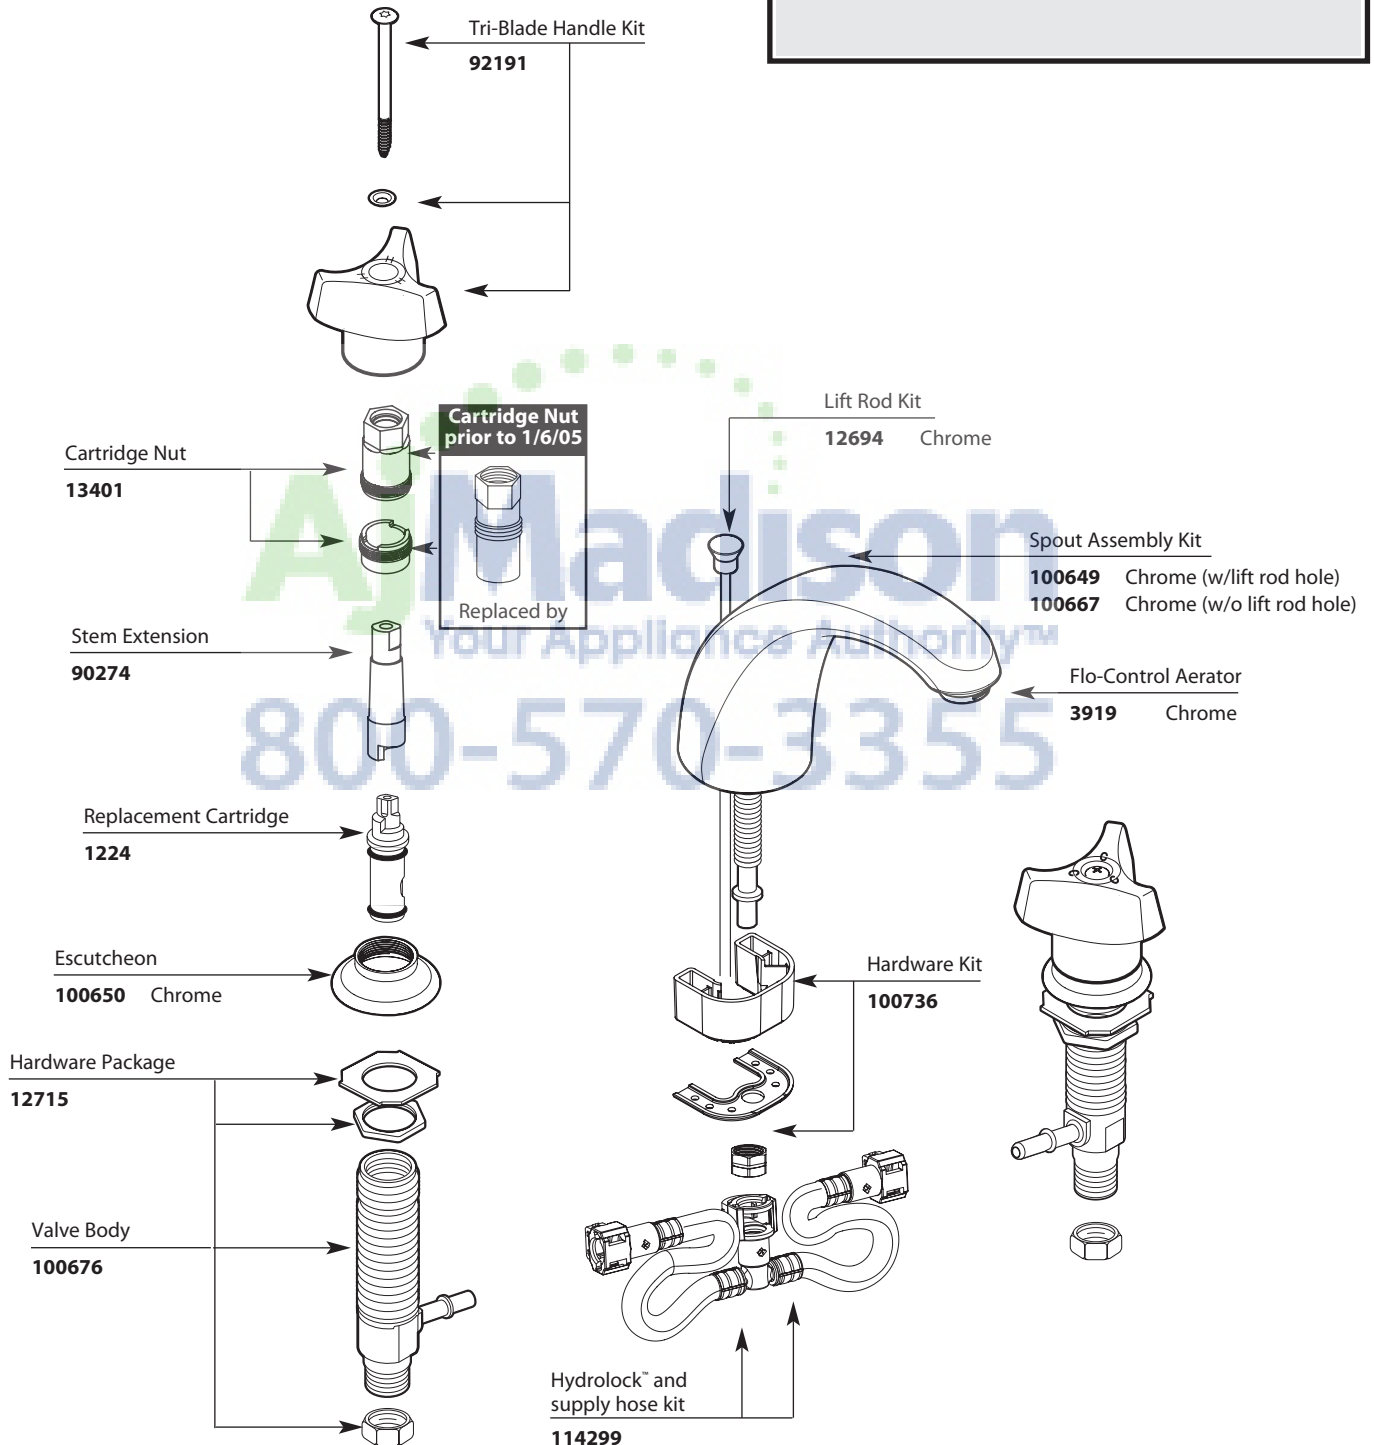

■ Order by Part Number

*There is more than 1 version of this model.  
Page down to identify the version you have.*

Two-Handle Widespread Lavatory Faucet		
MODEL	TYPE	FINISH
8962	Lav w/metal waste	Chrome
8966	Lav w/o waste	Chrome
<b>DISCONTINUED SKUS</b>		
8964	Lav w/grid waste	Chrome

TO ORDER PARTS CALL: 1-800-BUY-MOEN

www.moen.com

■ Order by Part Number

Two-Handle Widespread Lavatory Faucet		
MODEL	TYPE	FINISH
8962	Lav w/metal waste	Chrome
8966	Lav w/o waste	Chrome
<b>DISCONTINUED SKUS</b>		
8964	Lav w/grid waste	Chrome