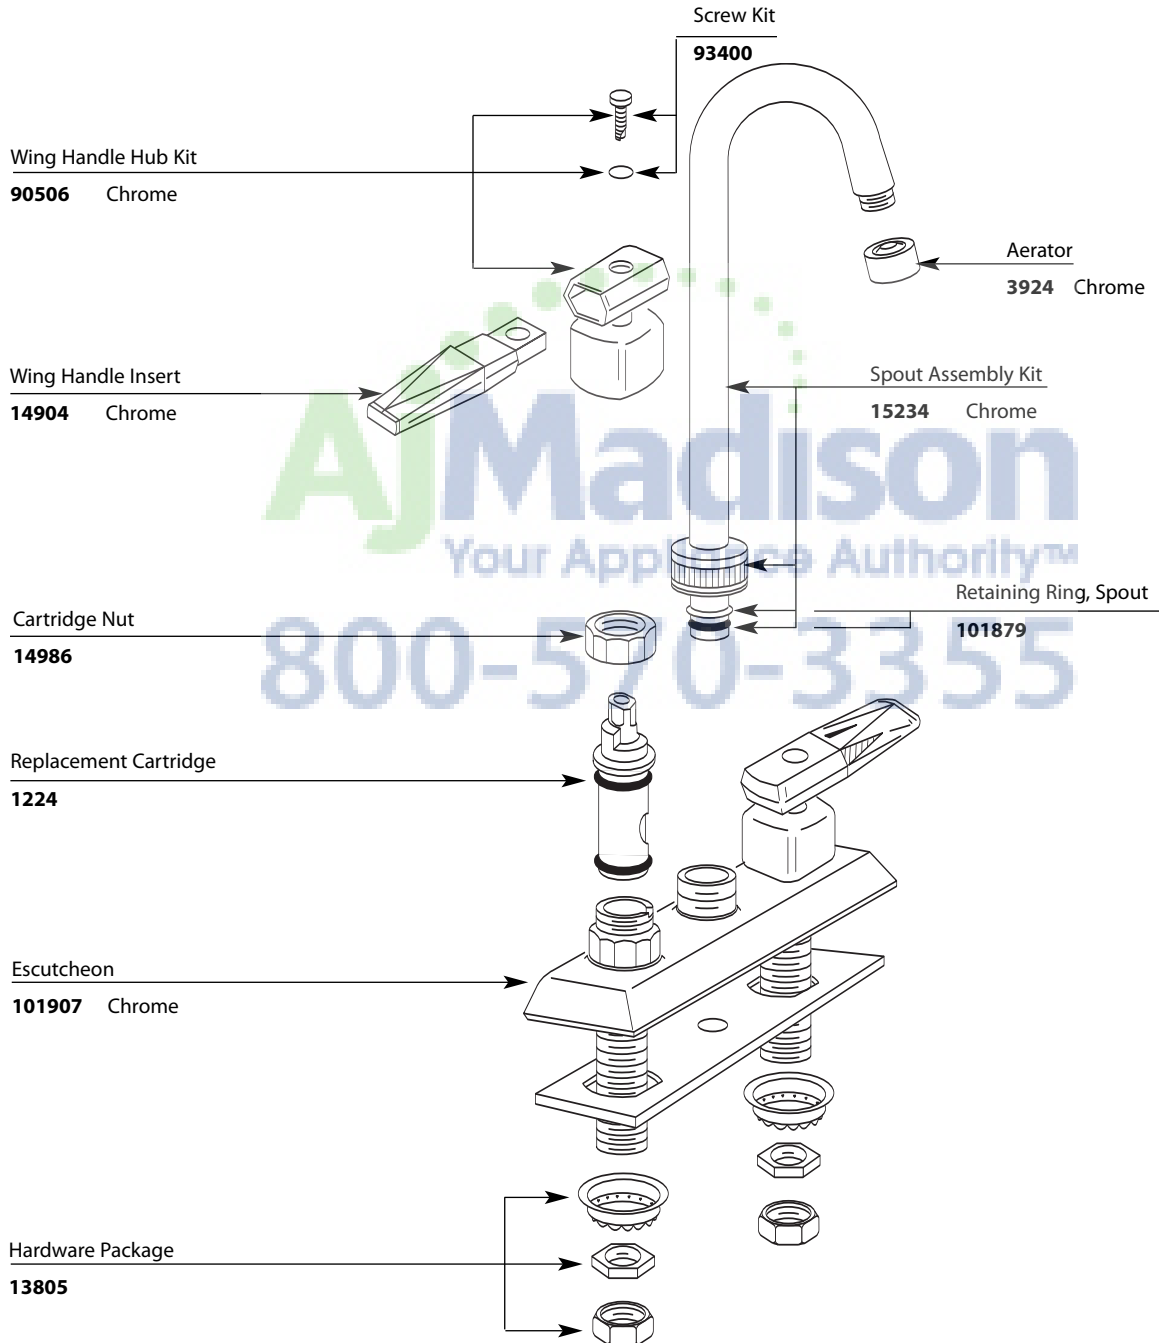

Illustrated Parts

■ Order by Part Number

*There is more than 1 version of this model.
Page down to identify the version you have.*

Two-Handle Deck Faucet		
<u>MODEL</u>	<u>HANDLE</u>	<u>FINISH</u>
8957	Wing	Chrome

■ Order by Part Number

Two-Handle Deck Faucet		
<u>MODEL</u>	<u>HANDLE</u>	<u>FINISH</u>
8957	Wing	Chrome

AJ Madison
Your Appliance Authority™
800-570-3355