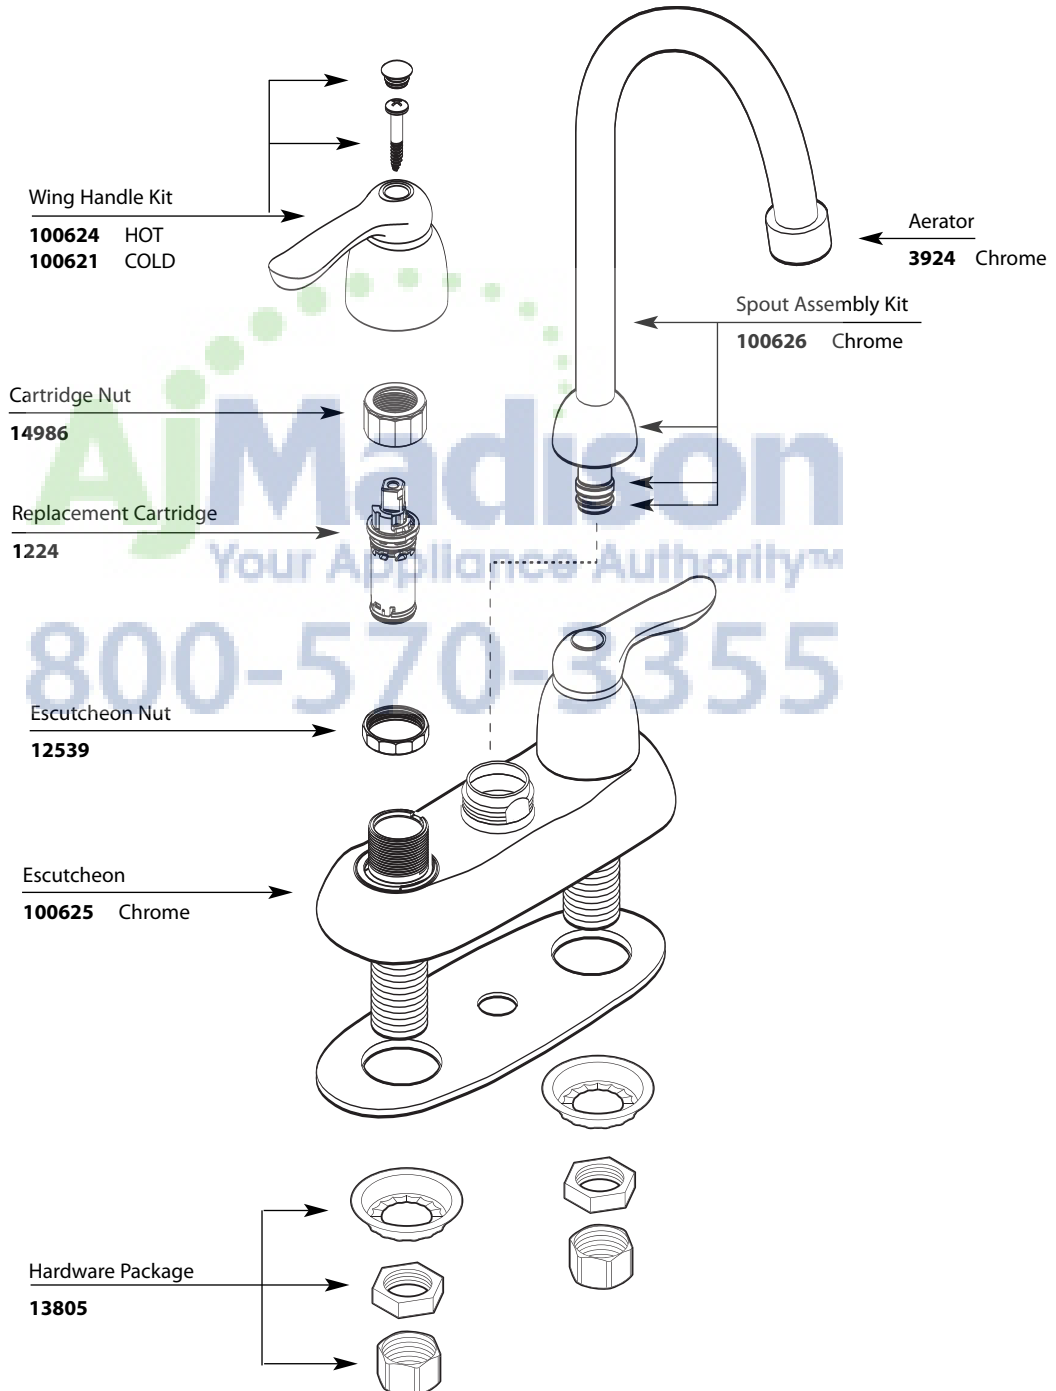

Illustrated Parts

■ Order by Part Number

*There is more than 1 version of this model.
Page down to identify the version you have.*

Two-Handle Deck Faucet		
<u>MODEL</u>	<u>HANDLE</u>	<u>FINISH</u>
8957	Wing	Chrome

■ Order by Part Number

Two-Handle Deck Faucet		
<u>MODEL</u>	<u>HANDLE</u>	<u>FINISH</u>
8957	Wing	Chrome

AJ Madison
Your Appliance Authority™
800-570-3355