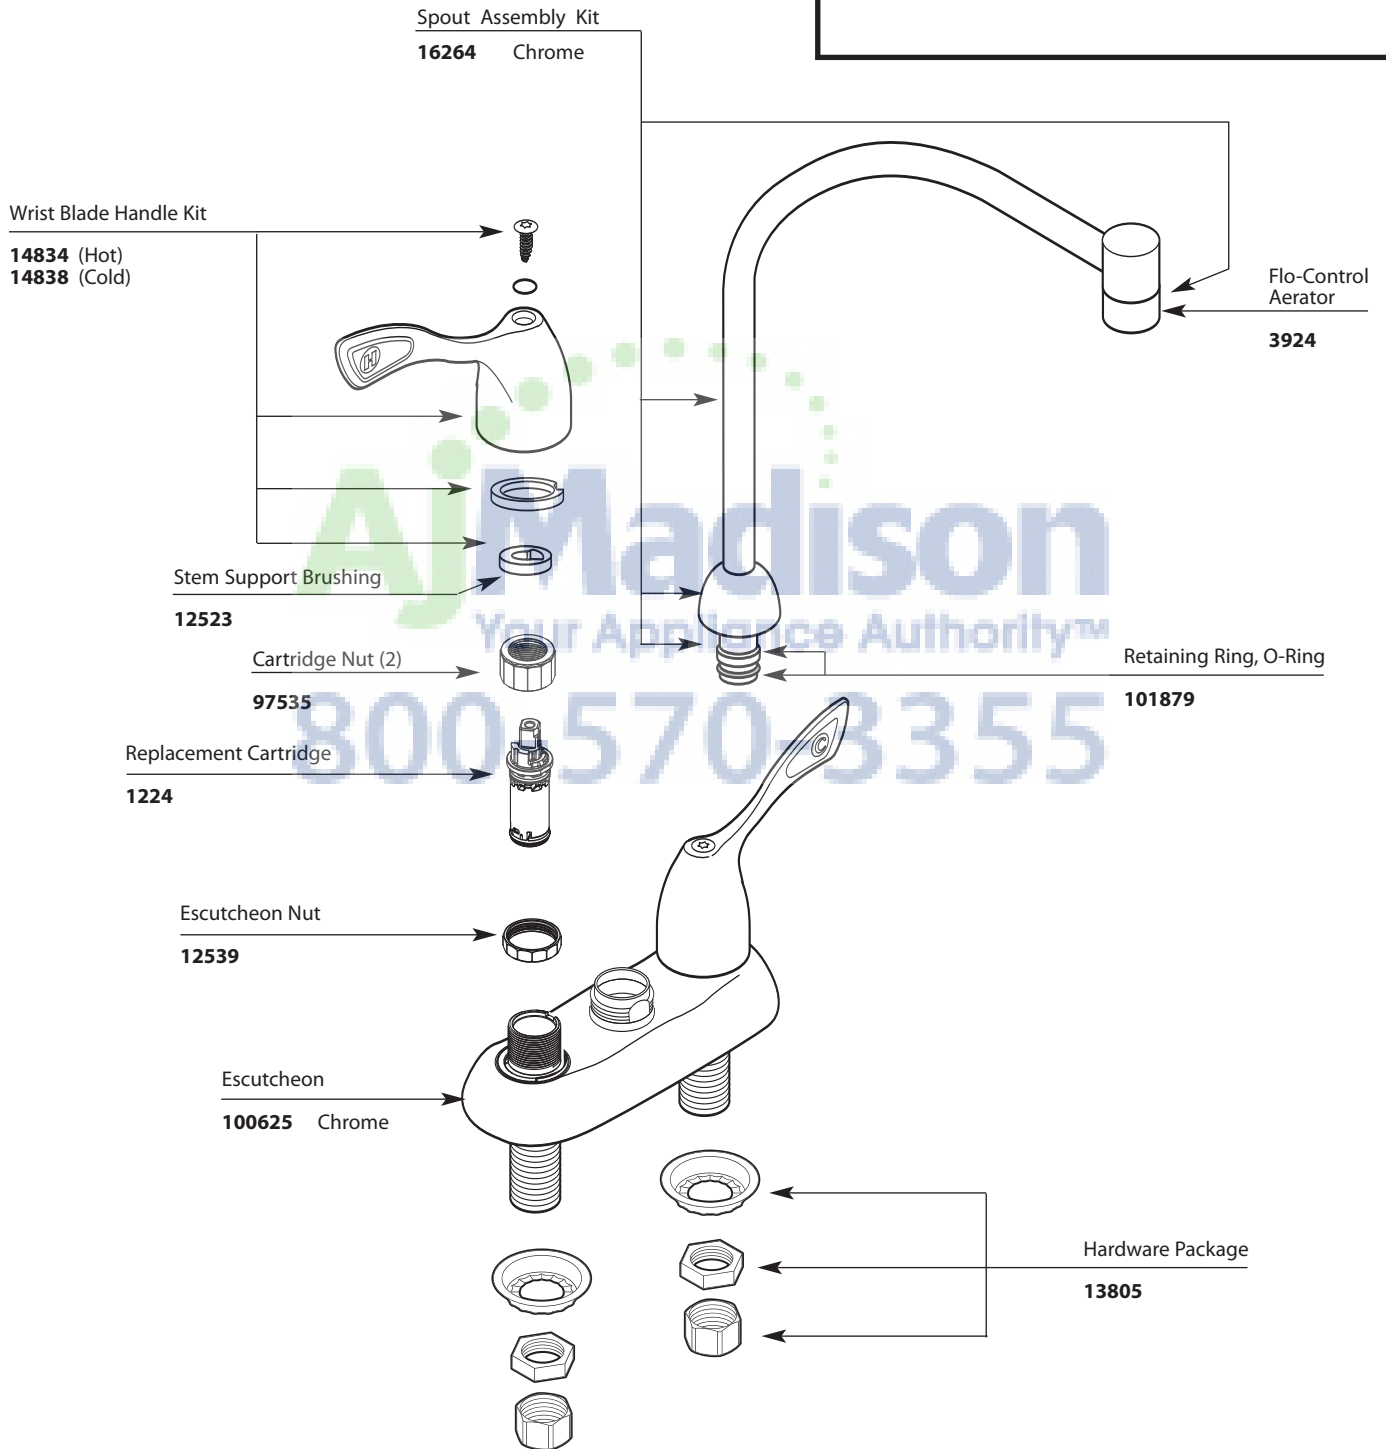

■ Order by Part Number

*There is more than 1 version of this model.  
Page down to identify the version you have.*

Two-Handle Bar Faucet		
<u>MODEL</u>	<u>HANDLE</u>	<u>FINISH</u>
8940	Wrist Blade	Chrome

■ Order by Part Number

Two-Handle Bar Faucet		
MODEL	HANDLE	FINISH
8940	Wrist Blade	Chrome