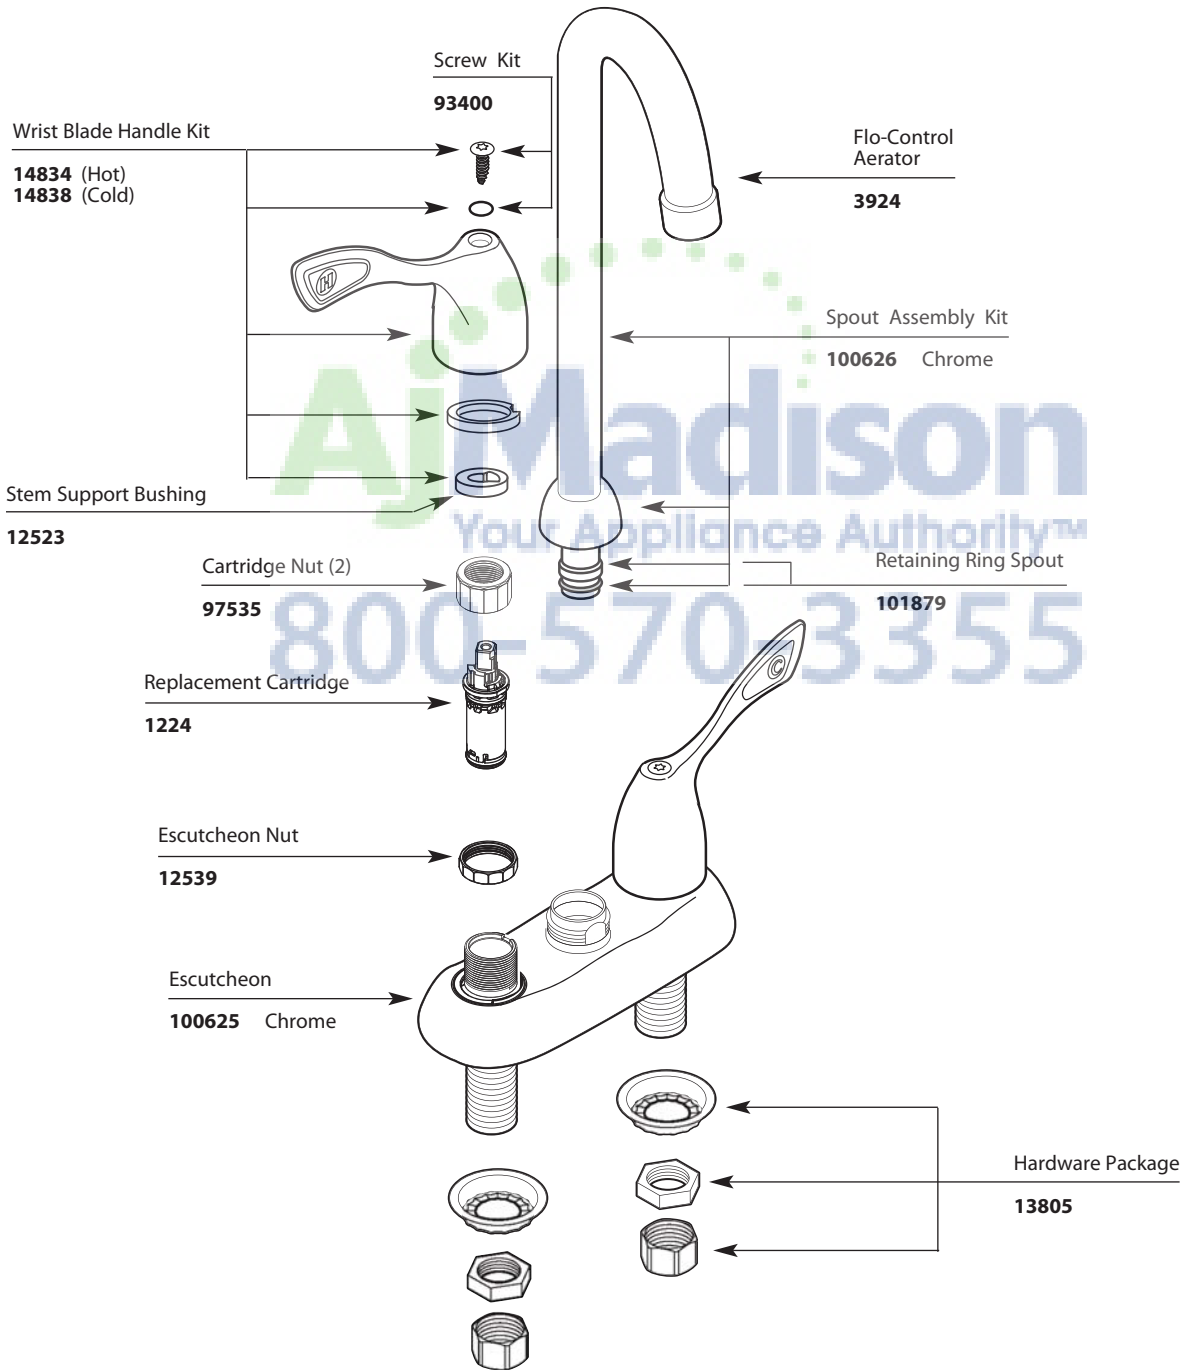

■ Order by Part Number

*There is more than 1 version of this model.
Page down to identify the version you have.*

Two-Handle Bar Faucet		
<u>MODEL</u>	<u>HANDLE</u>	<u>FINISH</u>
8938	Wrist Blade	Chrome

■ Order by Part Number

Two-Handle Bar Faucet		
<u>MODEL</u>	<u>HANDLE</u>	<u>FINISH</u>
8938	Wrist Blade	Chrome