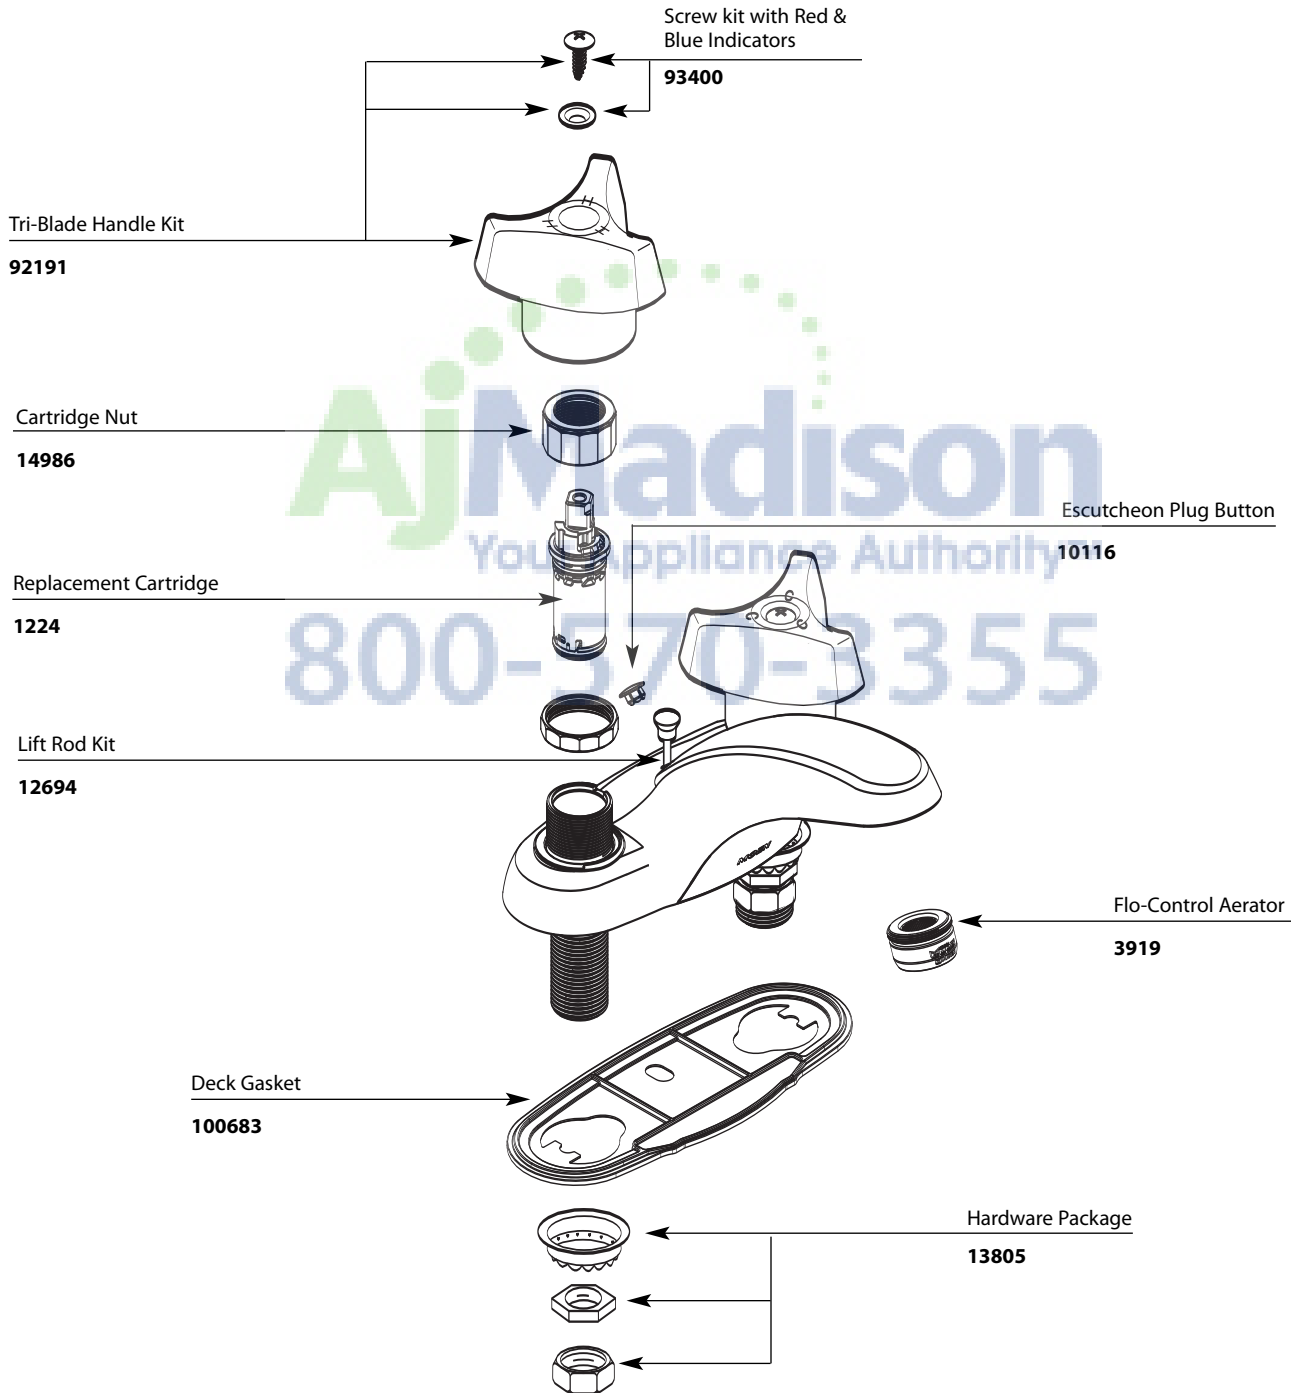

■ Order by Part Number

*There is more than 1 version of this model.
Page down to identify the version you have.*

Two-Handle Lavatory Faucet		
MODEL	TYPE	FINISH
8930	Lav w/o waste	Chrome
8935	Lav w/metal waste	Chrome
64930	Lav w/o waste	Chrome
DISCONTINUED SKUS		
8937	Lav w/grid waste	Chrome

■ Order by Part Number

Two-Handle Lavatory Faucet		
<u>MODEL</u>	<u>TYPE</u>	<u>FINISH</u>
8930	Lav w/o waste	Chrome
8935	Lav w/metal waste	Chrome
64930	Lav w/o waste	Chrome
DISCONTINUED SKUS		
8937	Lav w/grid waste	Chrome