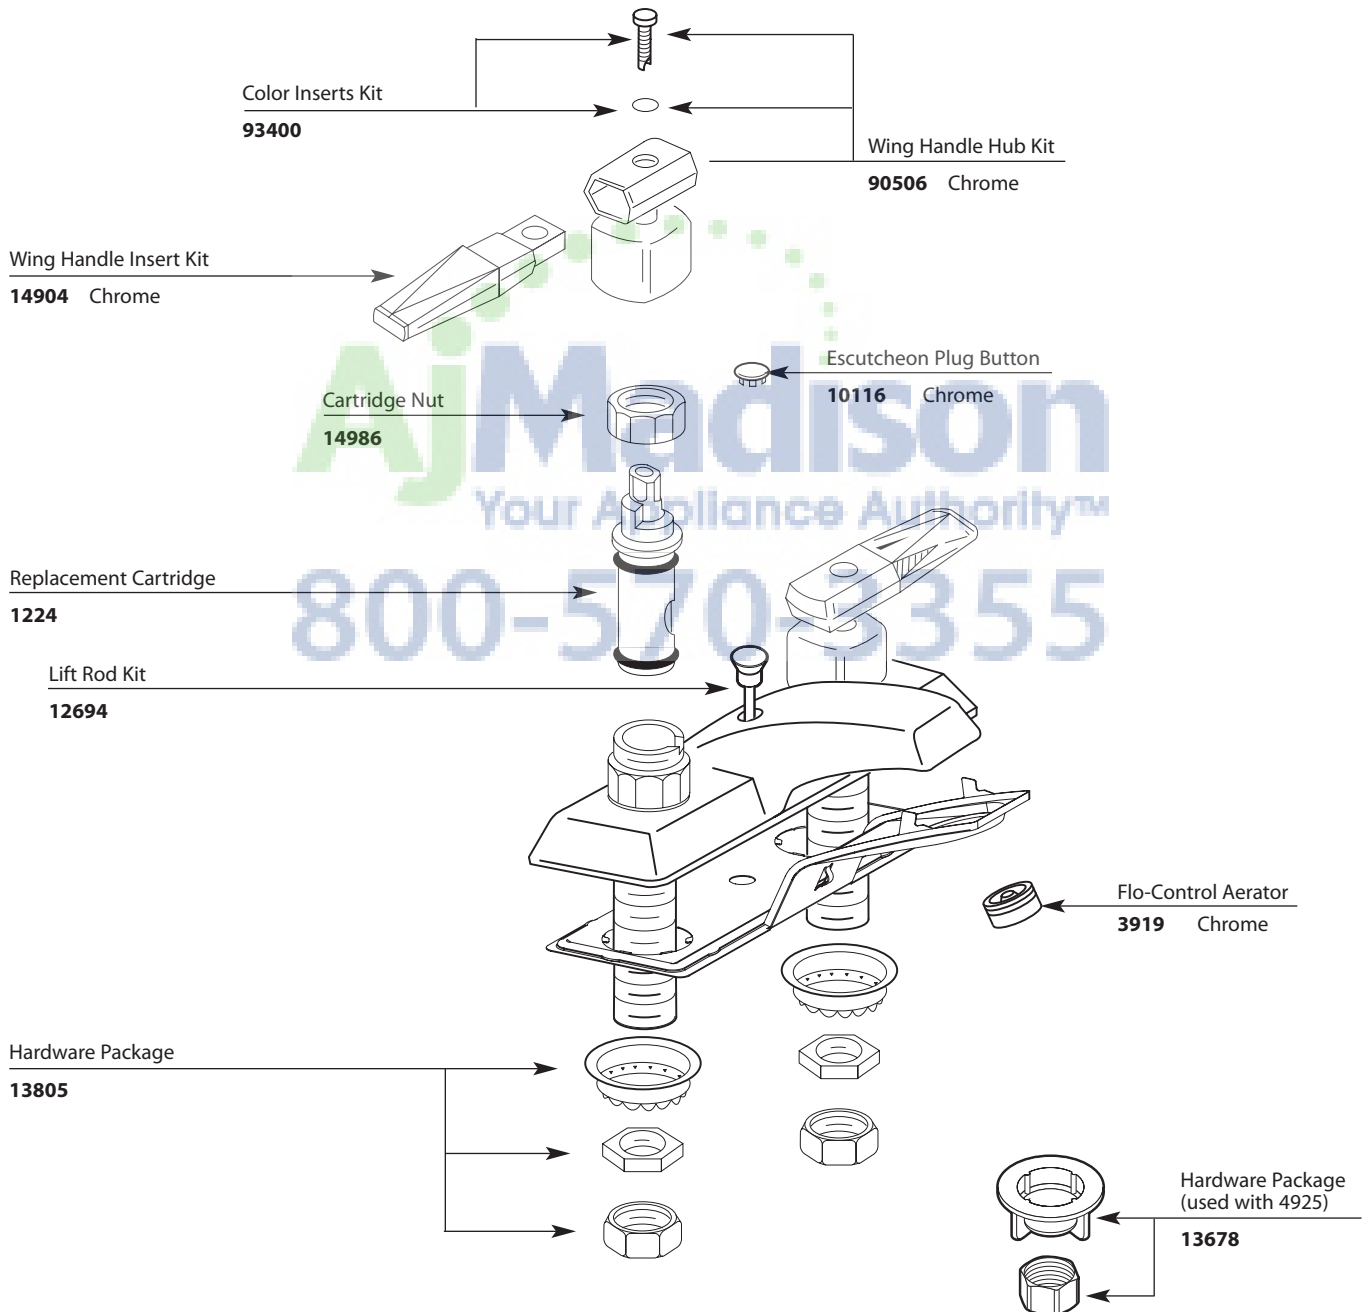

■ Order by Part Number

*There is more than 1 version of this model.
Page down to identify the version you have.*

Two-Handle Lavatory Faucet		
MODEL	TYPE	FINISH
8915	Lav w/o waste	Chrome
8917	Lav w/metal waste	Chrome

■ Order by Part Number

Two-Handle Lavatory Faucet		
<u>MODEL</u>	<u>TYPE</u>	<u>FINISH</u>
8915	Lav w/o waste	Chrome
8917	Lav w/metal waste	Chrome

AJ Madison
Your Appliance Authority™
800-570-3355