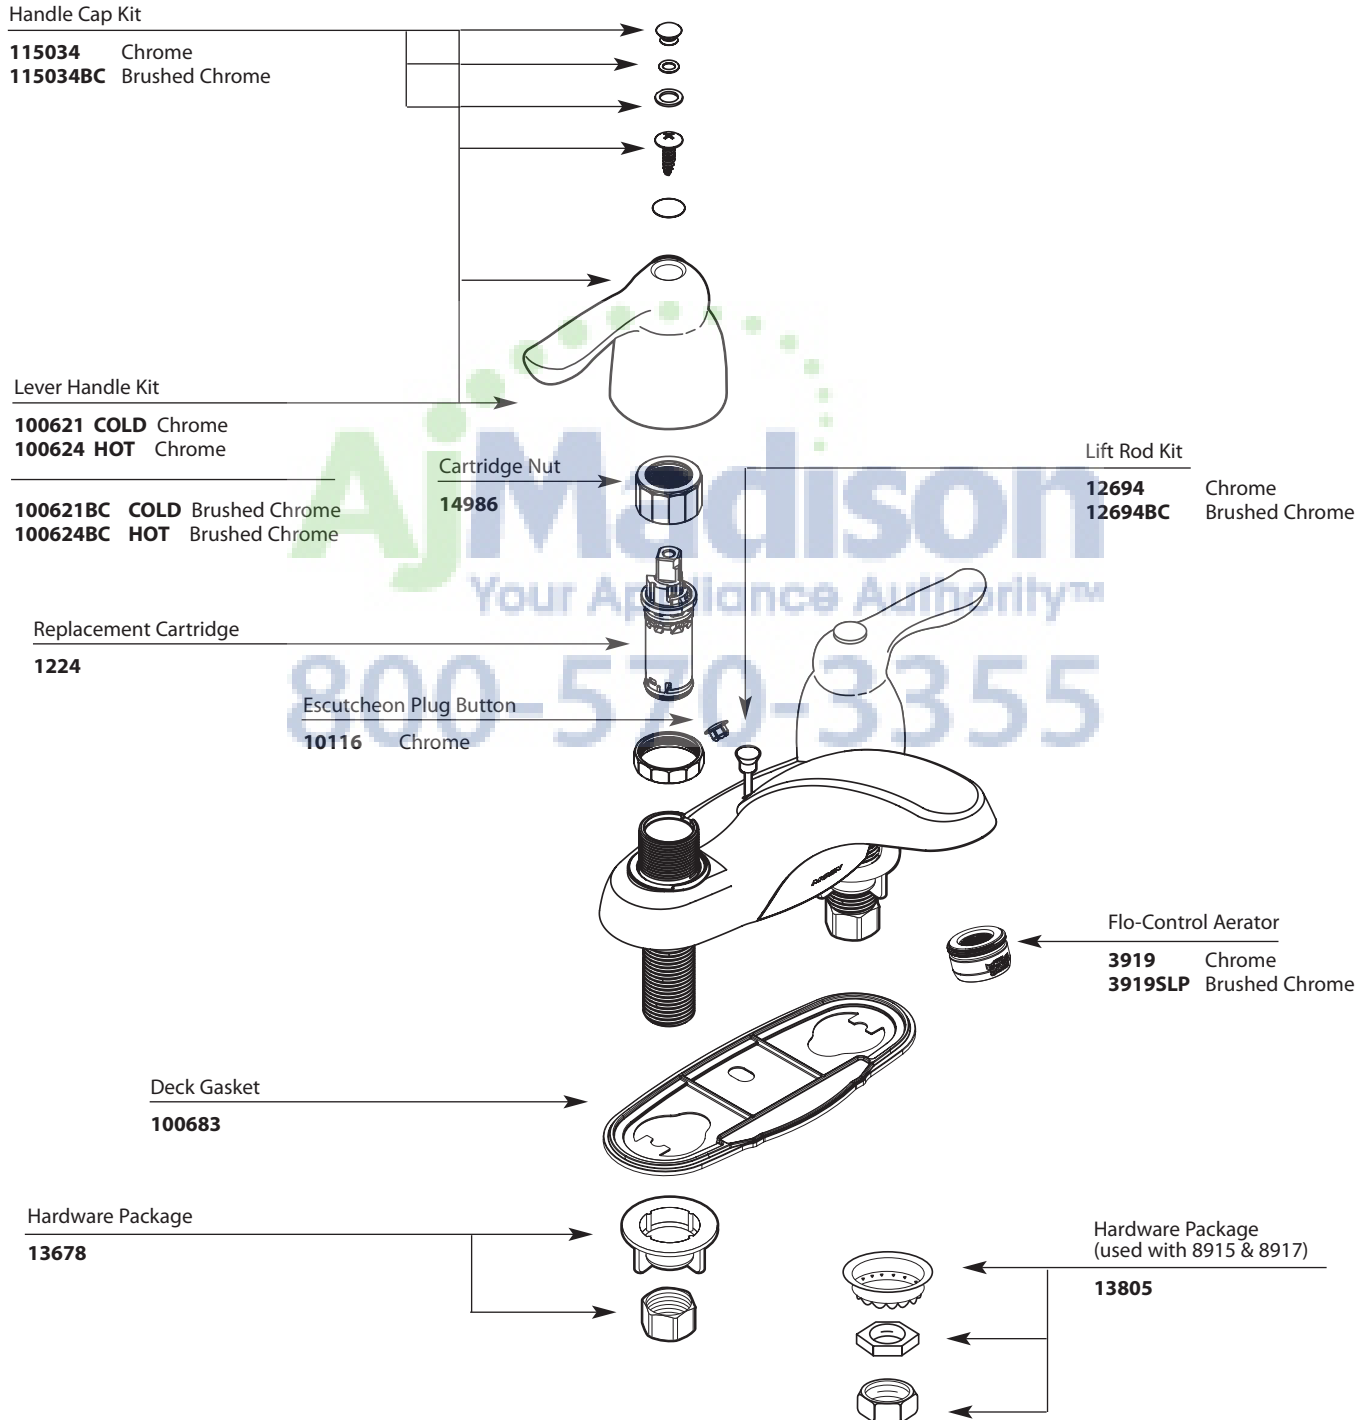

■ Order by Part Number

*There is more than 1 version of this model.
Page down to identify the version you have.*

Two-Handle Lavatory Faucet		
MODEL	TYPE	FINISH
8915	Lav w/o waste	Chrome
8917	Lav w/metal waste	Chrome

■ Order by Part Number

Two-Handle Lavatory Faucet		
<u>MODEL</u>	<u>TYPE</u>	<u>FINISH</u>
8915	Lav w/o waste	Chrome
8917	Lav w/metal waste	Chrome

AJ Madison
Your Appliance Authority™
800-570-3355