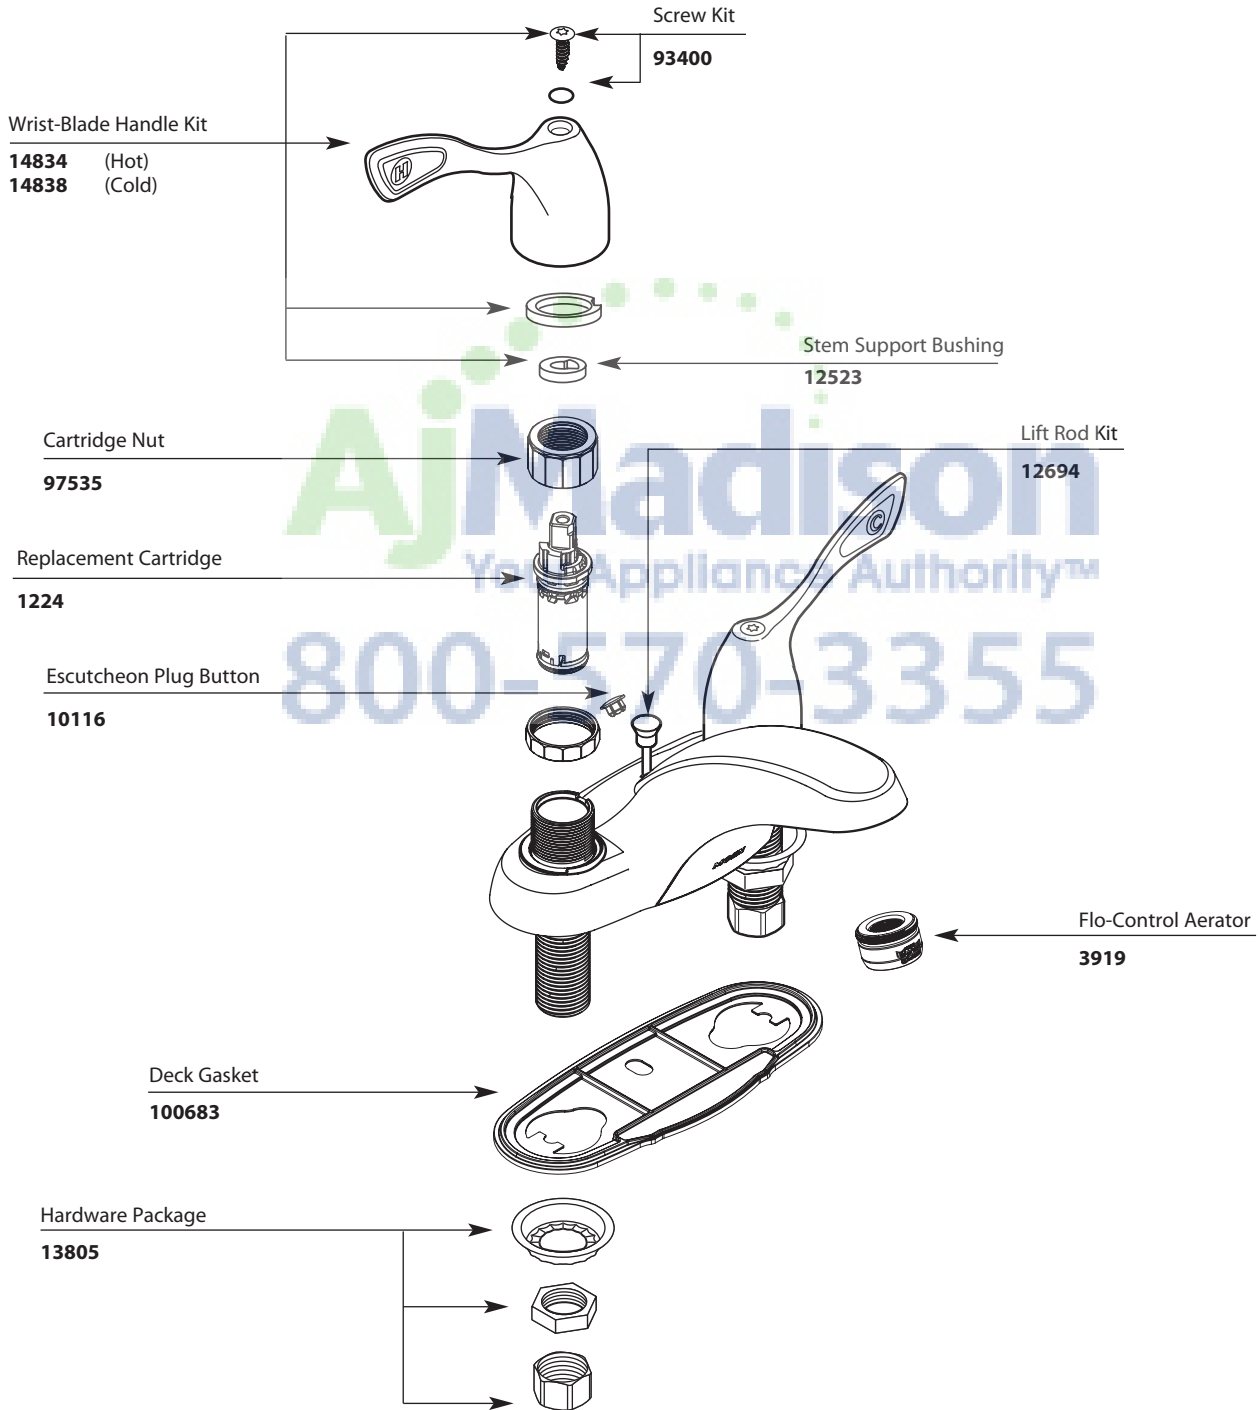

■ Order by Part Number

*There is more than 1 version of this model.
Page down to identify the version you have.*

Two-Handle Lavatory Faucet		
<u>MODEL</u>	<u>TYPE</u>	<u>FINISH</u>
8800	Lav w/o waste	Chrome
8810	Lav w/grid waste	Chrome
8820	Lav w/metal waste	Chrome

AjMadison
Your Appliance Authority™
800-570-3355

■ Order by Part Number

Two-Handle Lavatory Faucet		
<u>MODEL</u>	<u>TYPE</u>	<u>FINISH</u>
8800	Lav w/o waste	Chrome
8810	Lav w/grid waste	Chrome
8820	Lav w/metal waste	Chrome