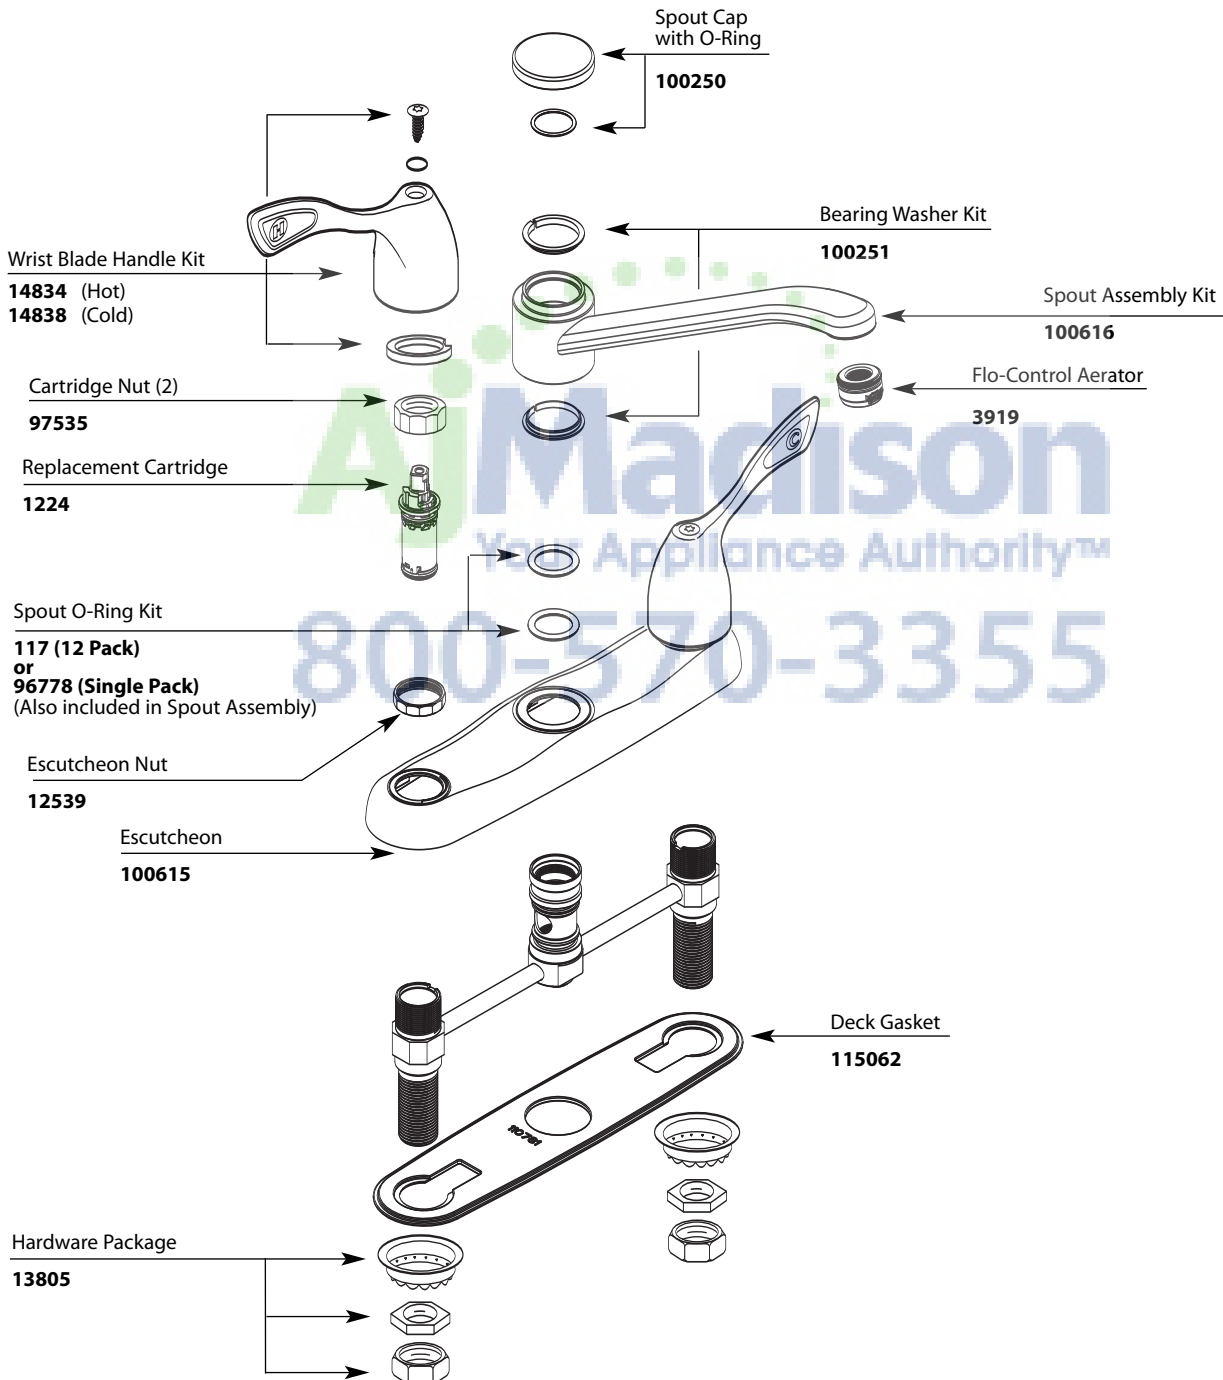

■ **Order by Part Number**

*There is more than 1 version of this model.  
Page down to identify the version you have.*

<b>Single-Handle Lever Style Kitchen Faucet</b>		
<b>MODEL</b>	<b>TYPE</b>	<b>FINISH</b>
<b>8798</b>	<b>Kitchen w/o spray</b>	<b>Chrome</b>
<b>DISCONTINUED SKUS</b>		
8797	Kitchen w/spray	Chrome

**AI Madison**  
Your Appliance Authority™  
800-570-3355

■ Order by Part Number

Single-Handle Lever Style Kitchen Faucet		
MODEL	TYPE	FINISH
8798	Kitchen w/o spray	Chrome
<b>DISCONTINUED SKUS</b>		
8797	Kitchen w/spray	Chrome