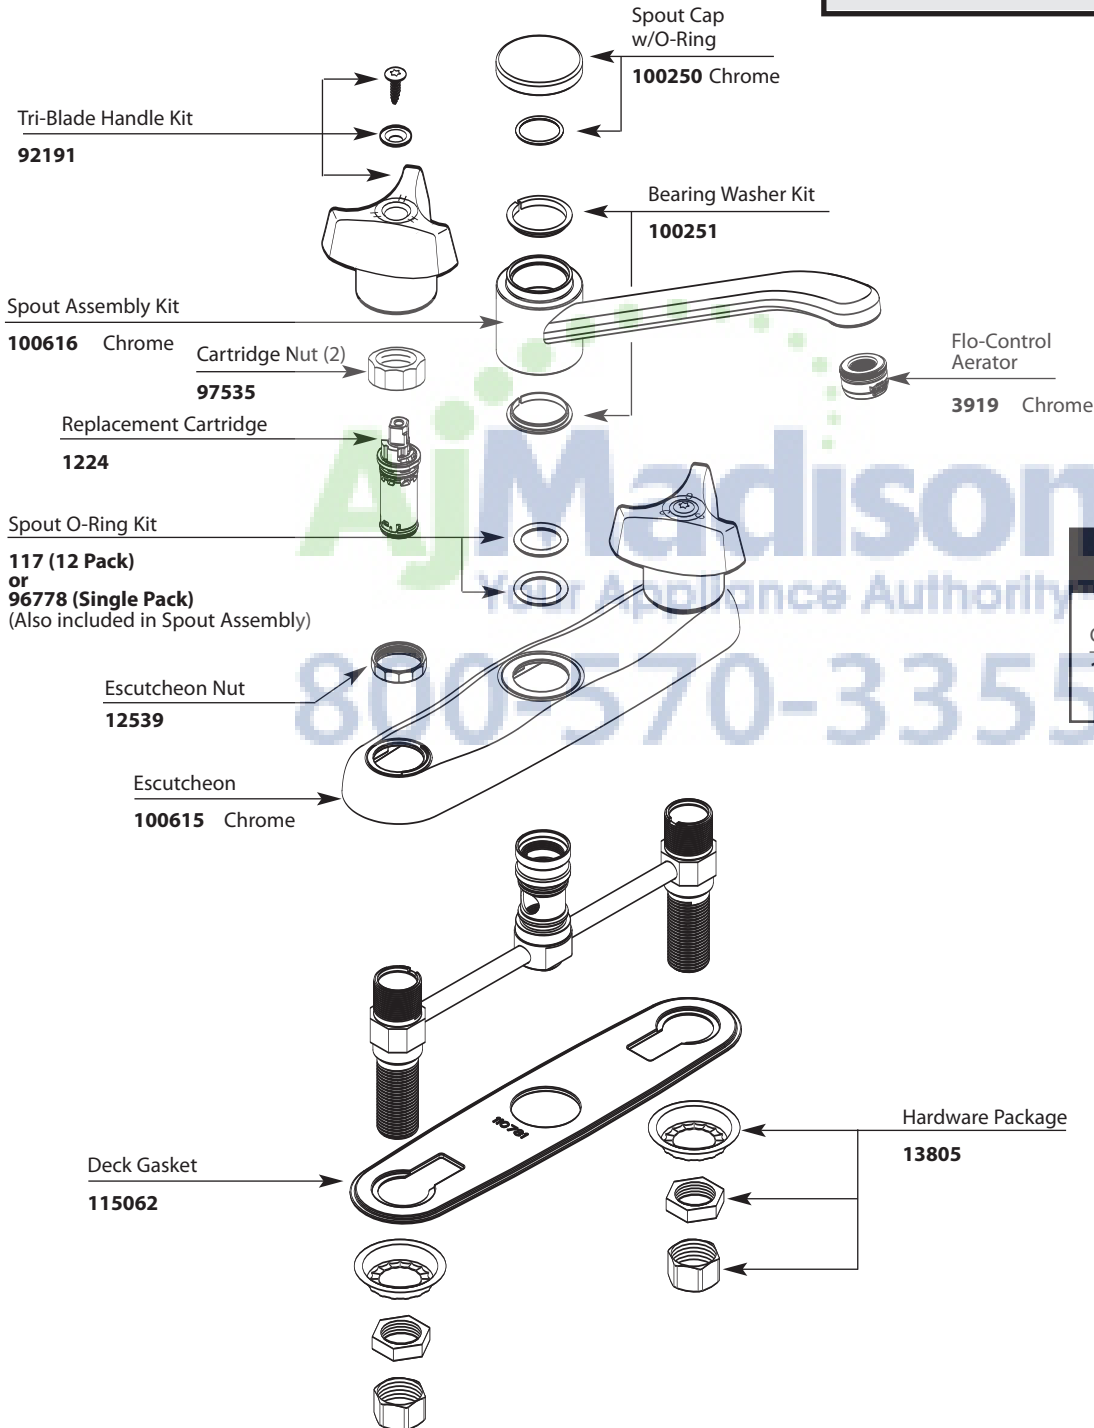

■ Order by Part Number

*There is more than 1 version of this model.
Page down to identify the version you have.*

Two-Handle Kitchen Faucet		
MODEL	TYPE	FINISH
8793	Kitchen w/o spray	Chrome
DISCONTINUED SKUS		
8795	Kitchen w/spray	Chrome

For 8795 Model

Cartridge Nut (2)
14986

■ Order by Part Number

Two-Handle Kitchen Faucet		
MODEL	TYPE	FINISH
8793	Kitchen w/o spray	Chrome
DISCONTINUED SKUS		
8795	Kitchen w/spray	Chrome

TO ORDER PARTS CALL: 1-800-BUY-MOEN
www.moen.com