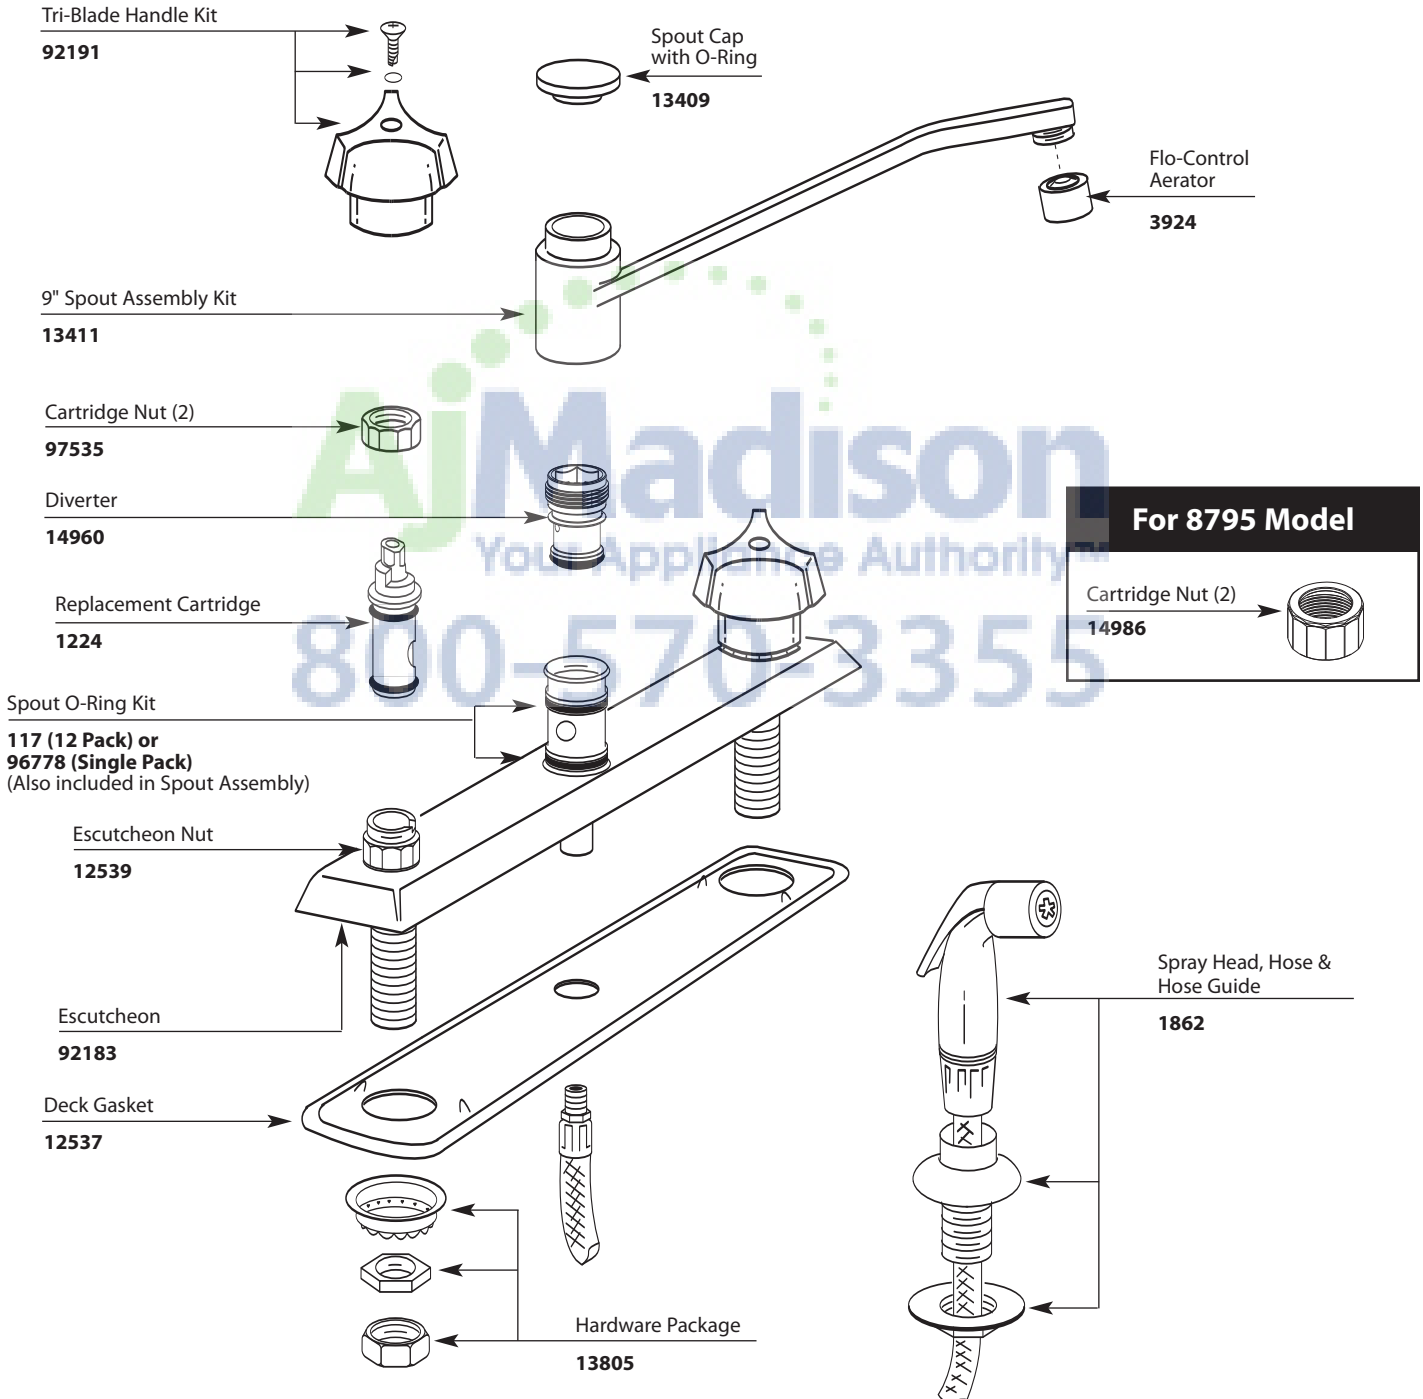

■ Order by Part Number

*There is more than 1 version of this model.
Page down to identify the version you have.*

Two-Handle Kitchen Faucet		
MODEL	TYPE	FINISH
8793	Kitchen w/o spray	Chrome
DISCONTINUED SKUS		
8795	Kitchen w/spray	Chrome

For 8795 Model

Cartridge Nut (2)
14986

■ Order by Part Number

Two-Handle Kitchen Faucet		
MODEL	TYPE	FINISH
8793	Kitchen w/o spray	Chrome
DISCONTINUED SKUS		
8795	Kitchen w/spray	Chrome

TO ORDER PARTS CALL: 1-800-BUY-MOEN
www.moen.com