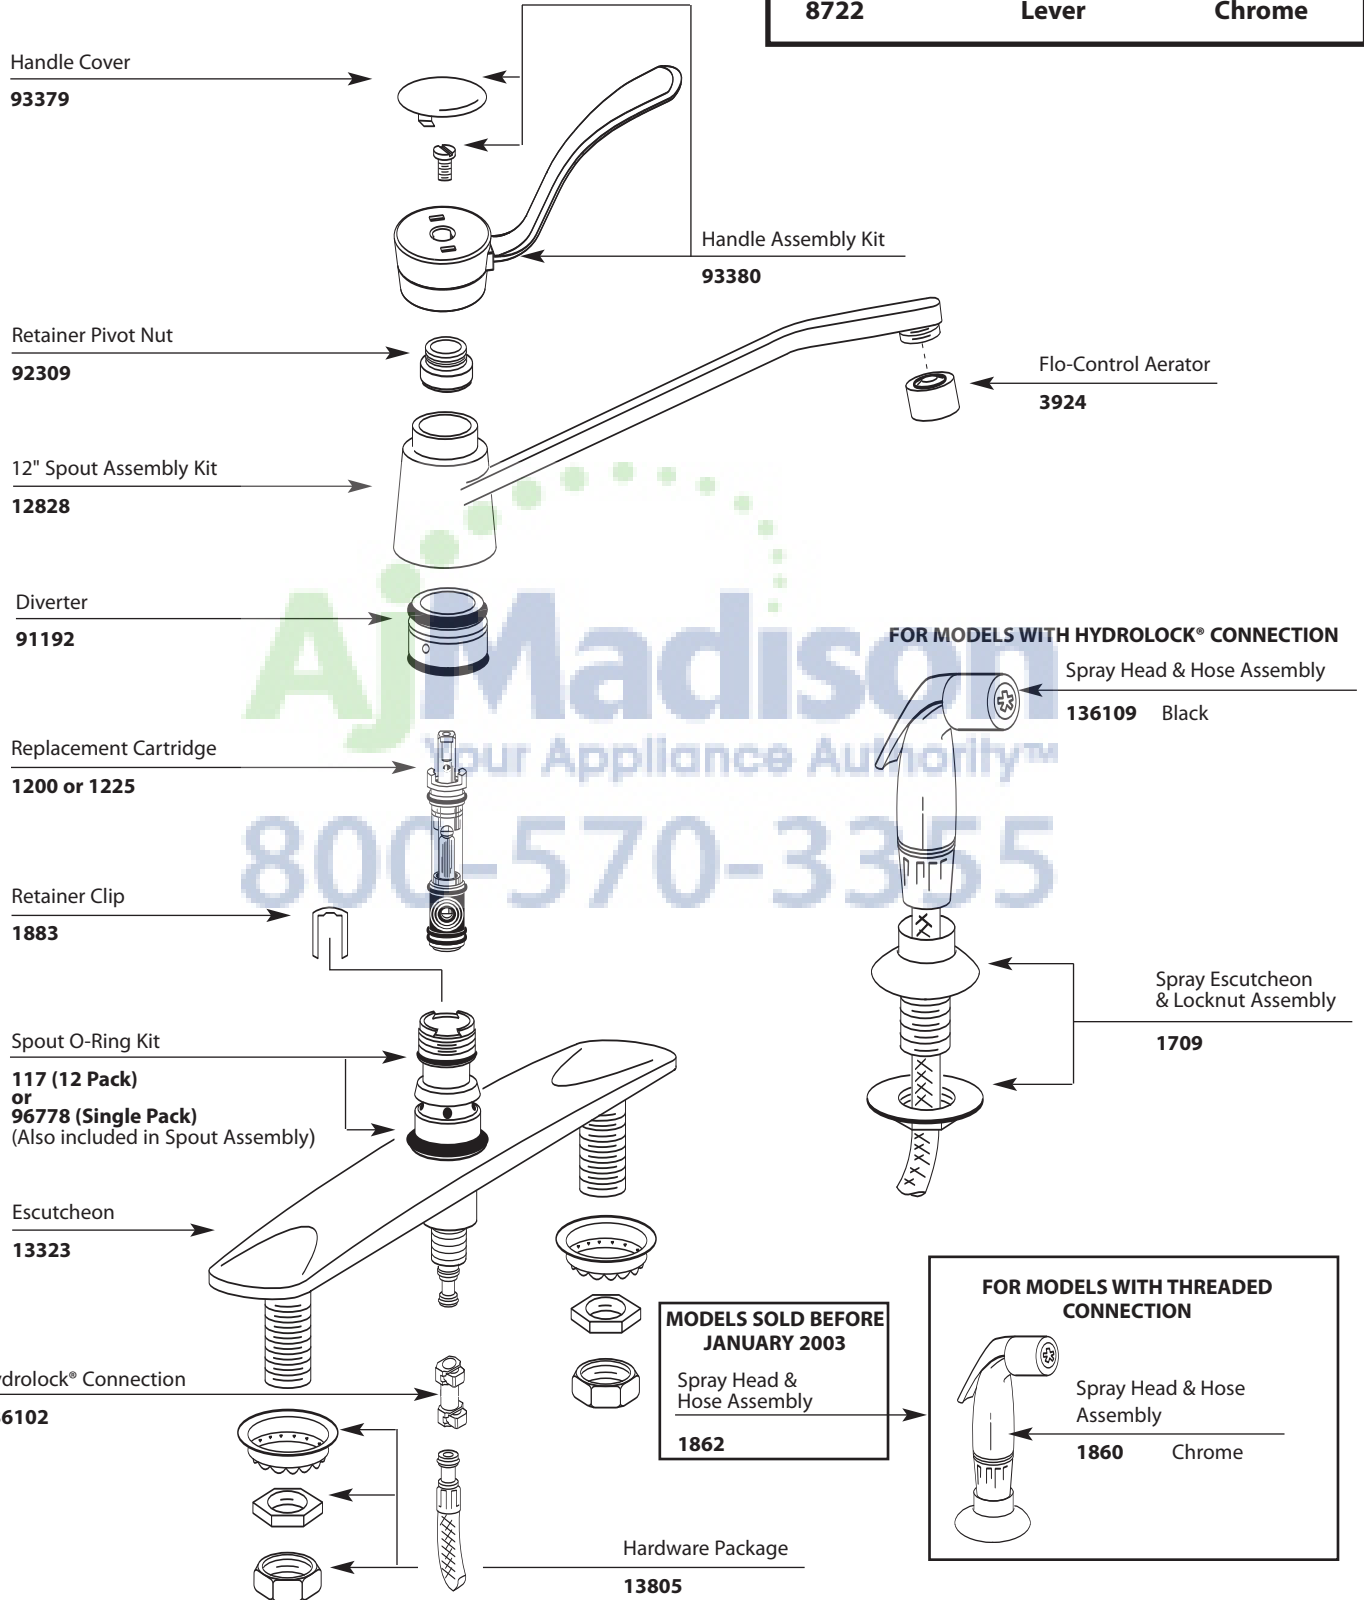

Order by Part Number

*There is more than 1 version of this model.
Page down to identify the version you have.*

Single-Handle Kitchen Faucet w/ Hose & Spray		
MODEL	HANDLE TYPE	FINISH
8722	Lever	Chrome

Order by Part Name and
Part Number (**Bold Face Type**)

Single-Handle Kitchen Faucet w/Hose & Spray

<u>MODEL</u>	<u>HANDLE TYPE</u>	<u>FINISH</u>
8722	Lever	Chrome

Aj Madison
Your Appliance Authority™
800-570-3355