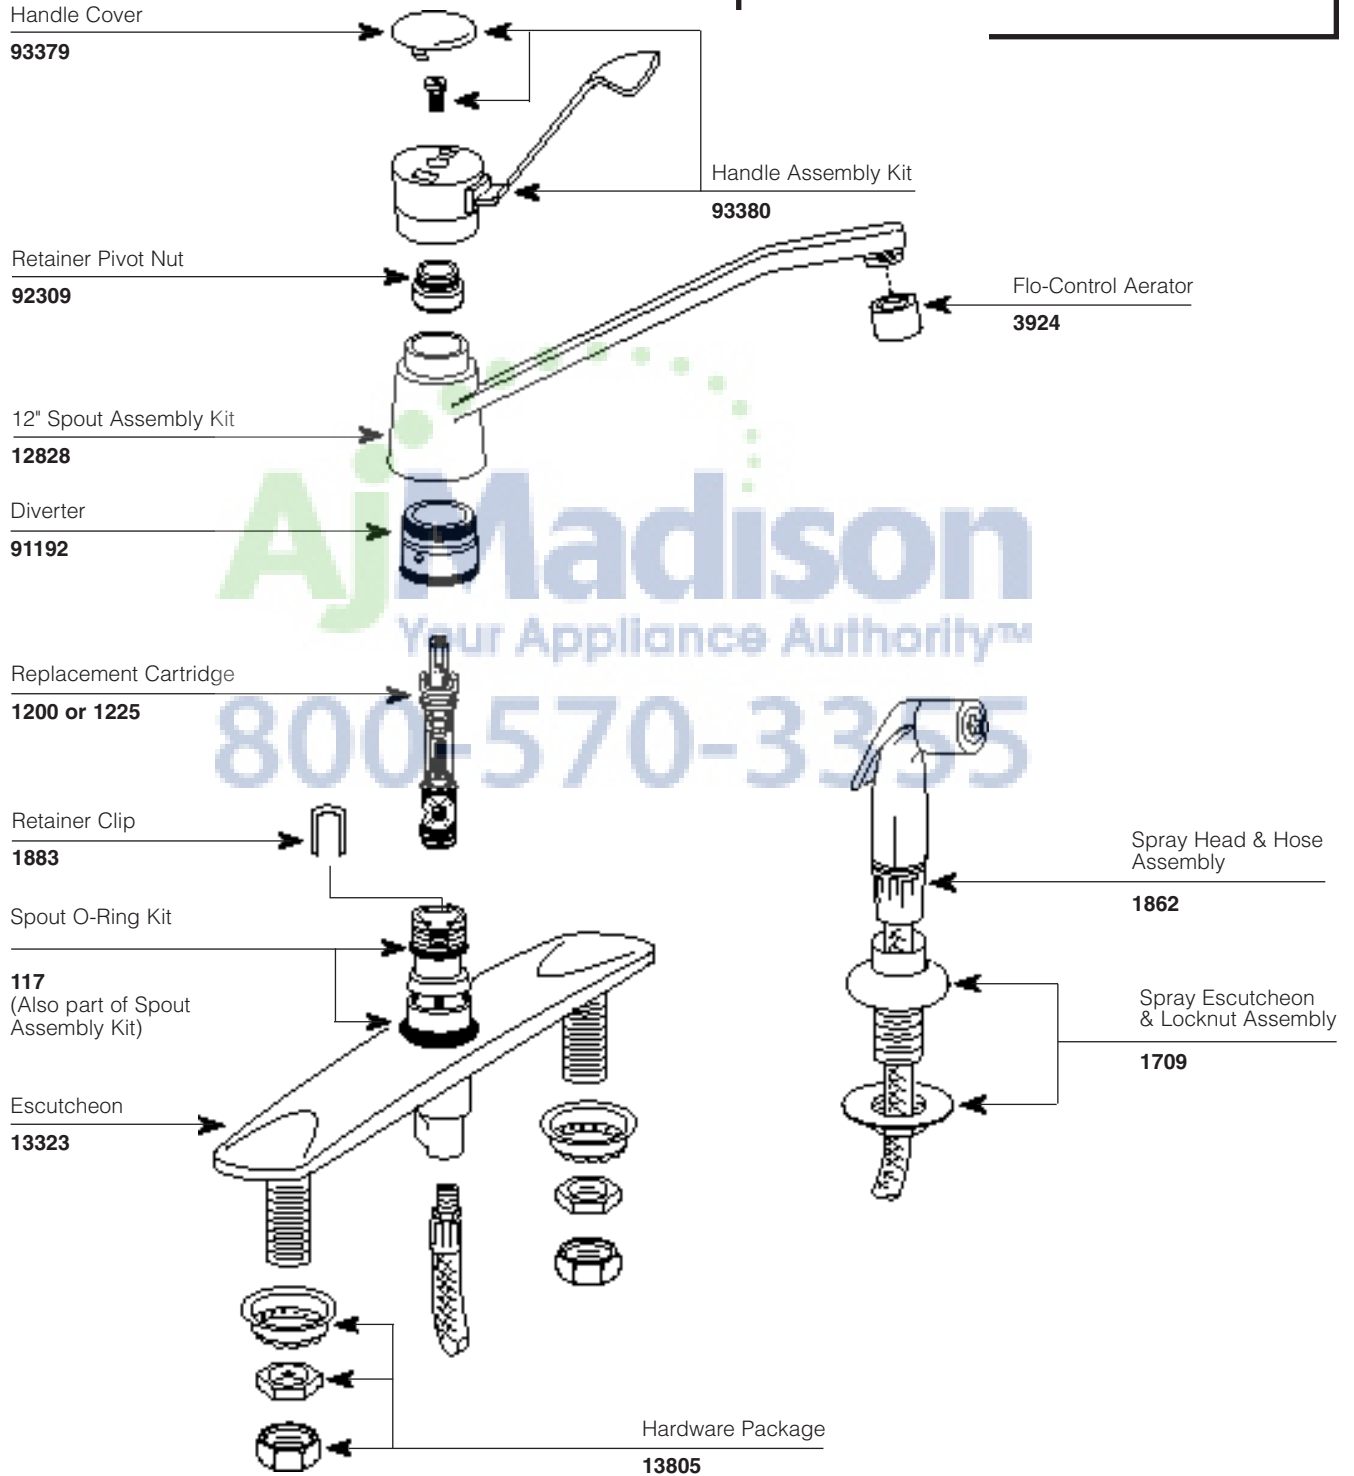

Order by Part Number

*There is more than 1 version of this model.
Page down to identify the version you have.*

Single-Handle Kitchen Faucet w/ Hose & Spray		
MODEL	HANDLE TYPE	FINISH
8722	Lever	Chrome

Order by Part Name and
Part Number (**Bold Face Type**)

Single-Handle Kitchen Faucet w/Hose & Spray

<u>MODEL</u>	<u>HANDLE TYPE</u>	<u>FINISH</u>
8722	Lever	Chrome

Aj Madison
Your Appliance Authority™
800-570-3355