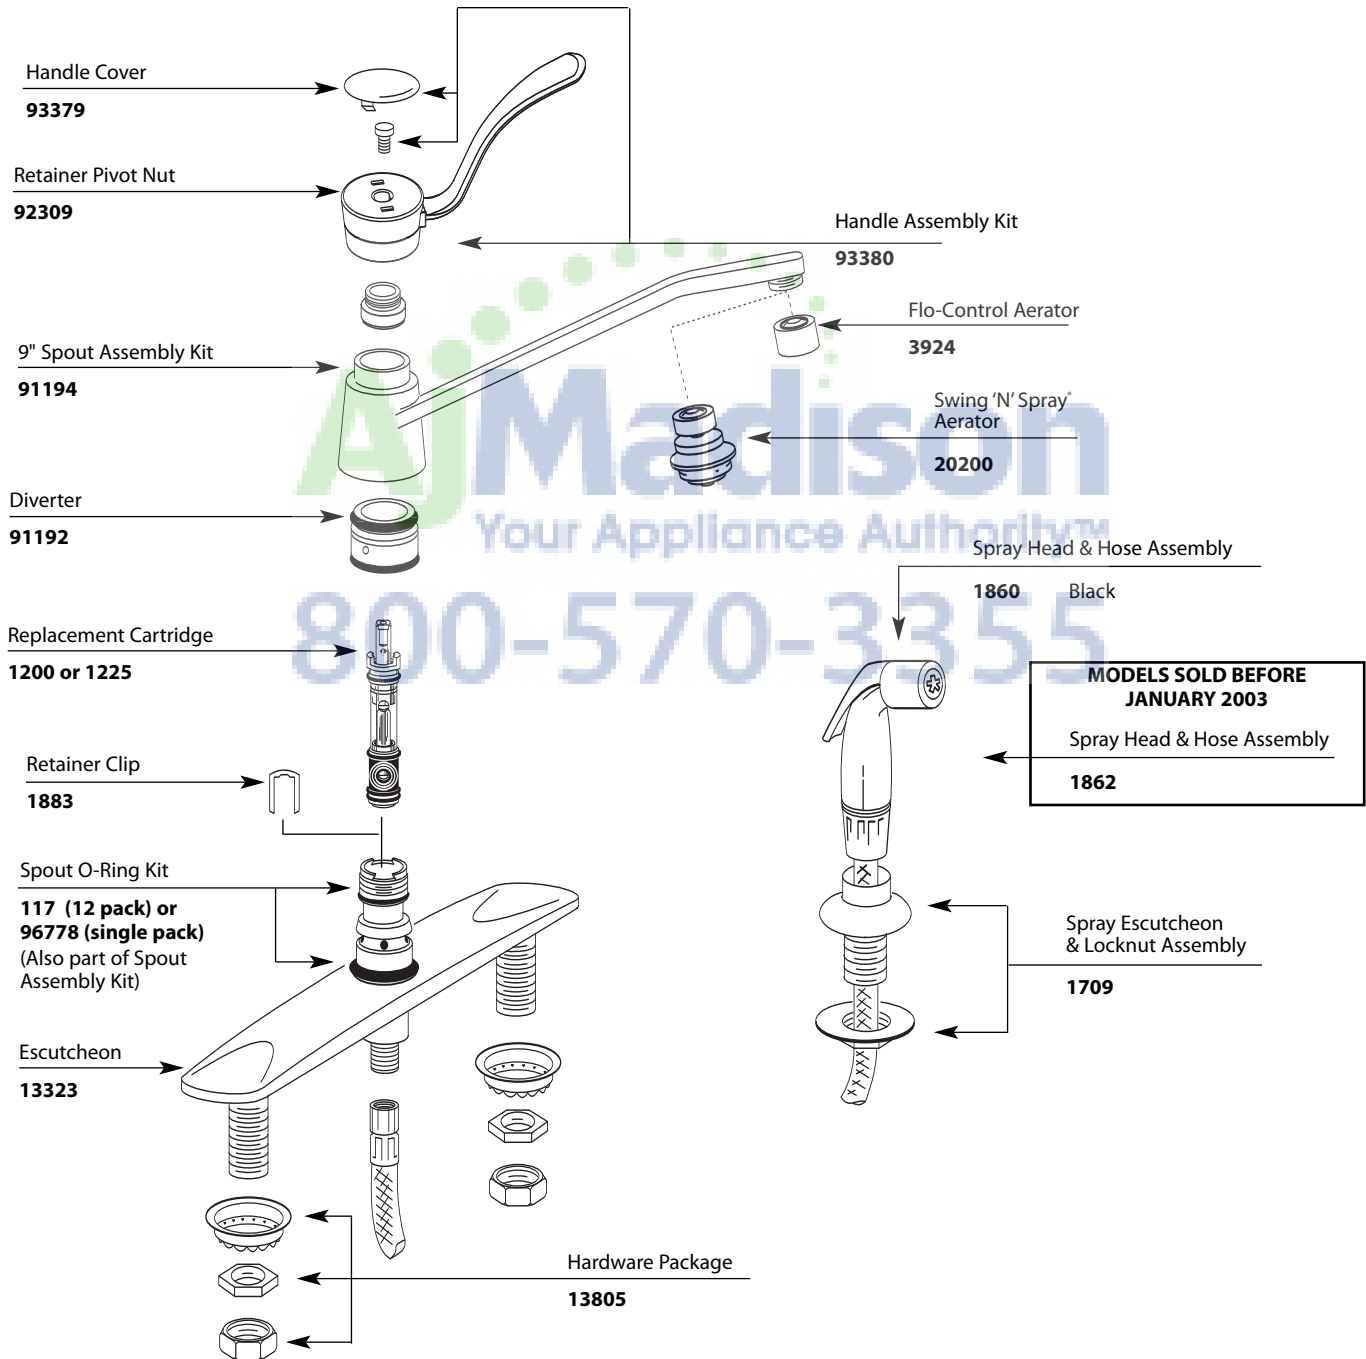

■ Order by Part Number

*There is more than 1 version of this model.  
Page down to identify the version you have.*

Single-Handle Kitchen Faucet w/Hose & Spray		
MODEL	HANDLE	FINISH
8720	Lever	Chrome

■ Order by Part Number

# Illustrated Parts

**Single-Handle Kitchen Faucet w/Hose & Spray**

<b>MODEL</b>	<b>HANDLE</b>	<b>FINISH</b>
<b>8722</b>	<b>Lever</b>	<b>Chrome</b>

**TO ORDER PARTS CALL: 1-800-BUY-MOEN**  
[www.moen.com](http://www.moen.com)