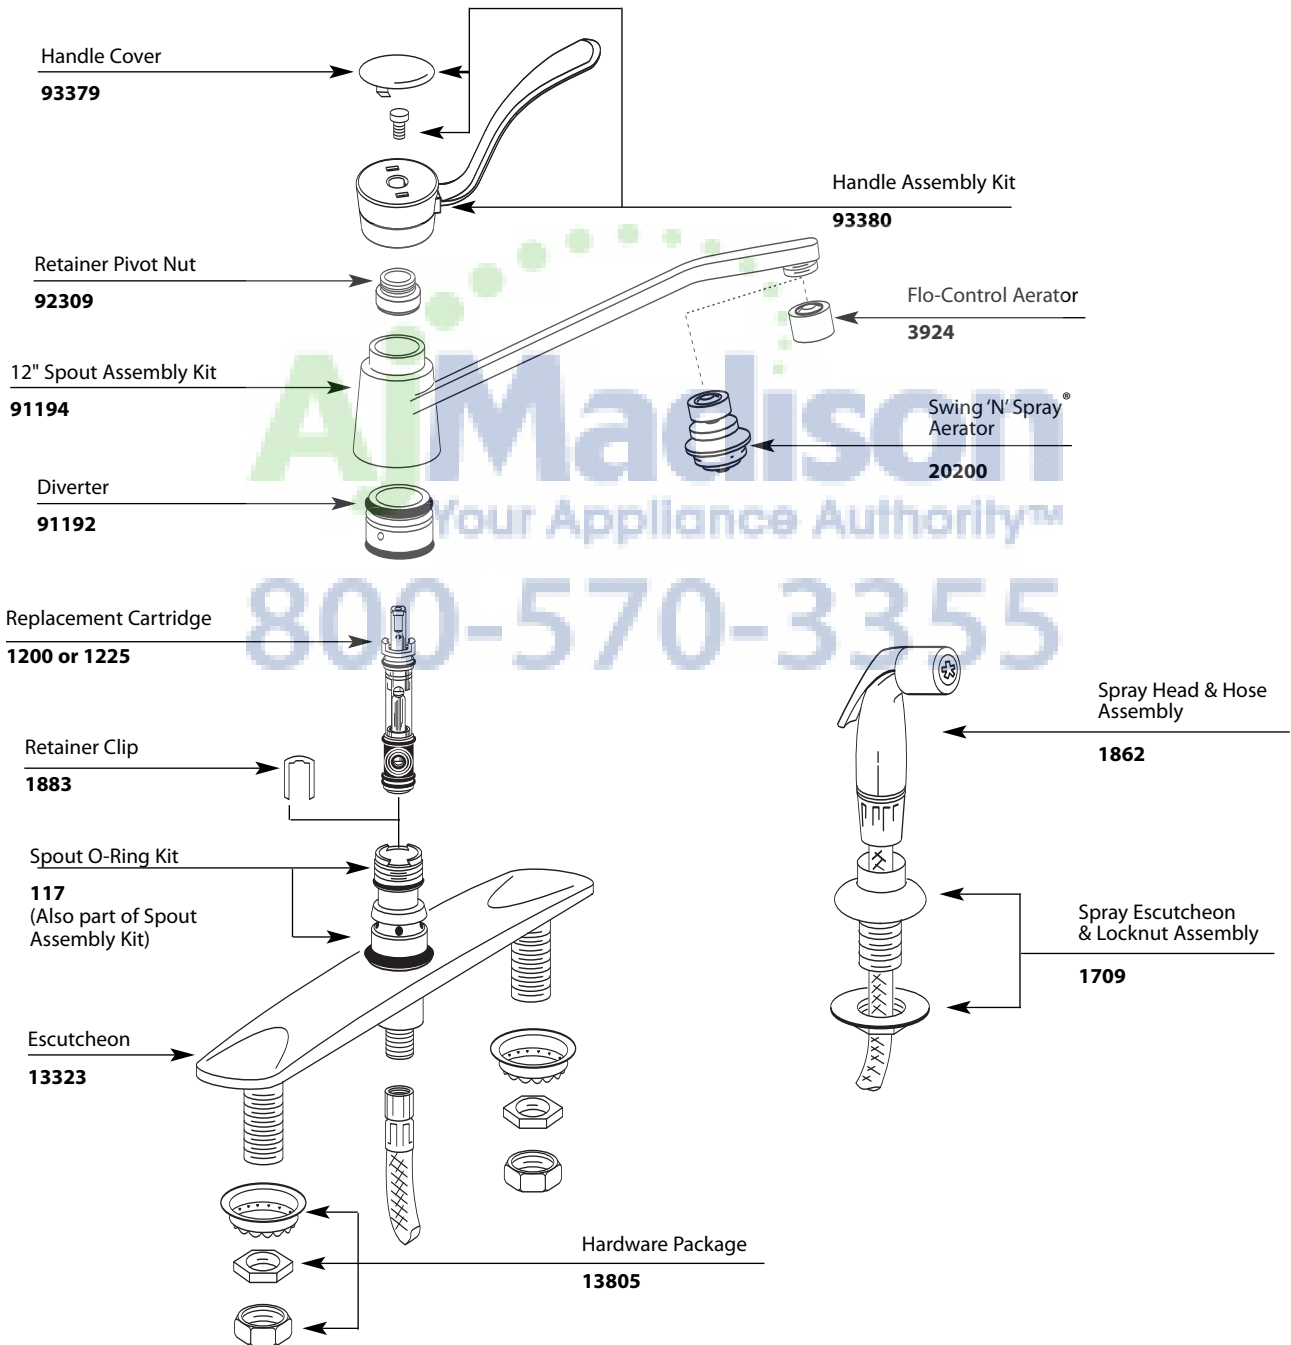

■ Order by Part Number

*There is more than 1 version of this model.  
Page down to identify the version you have.*

Single-Handle Kitchen Faucet w/Hose & Spray		
MODEL	HANDLE	FINISH
8720	Lever	Chrome

■ Order by Part Number

# Illustrated Parts

**Single-Handle Kitchen Faucet w/Hose & Spray**

<b>MODEL</b>	<b>HANDLE</b>	<b>FINISH</b>
<b>8722</b>	<b>Lever</b>	<b>Chrome</b>

**TO ORDER PARTS CALL: 1-800-BUY-MOEN**  
[www.moen.com](http://www.moen.com)