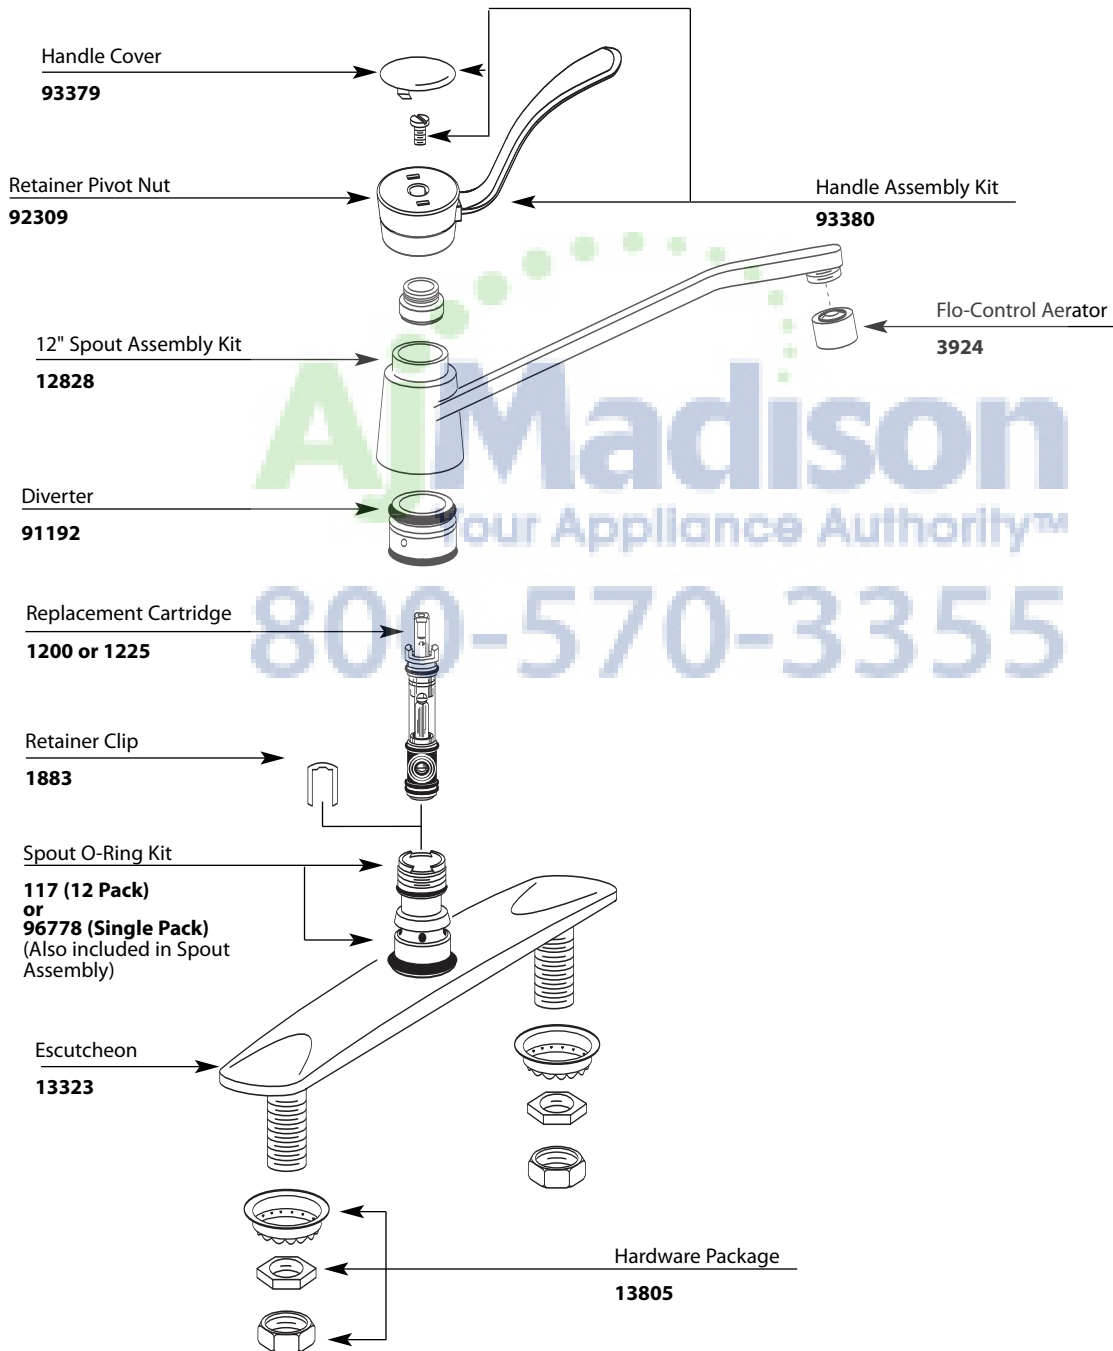

■ Order by Part Number

Single-Handle Kitchen Faucet		
<u>MODEL</u>	<u>HANDLE</u>	<u>FINISH</u>
8712	Lever	Chrome

*There is more than 1 version of this model.  
Page down to identify the version you have.*

■ Order by Part Number

Single-Handle Kitchen Faucet		
<u>MODEL</u>	<u>HANDLE</u>	<u>FINISH</u>
8712	Lever	Chrome

**AIMadison**  
Your Appliance Authority™  
800-570-3355