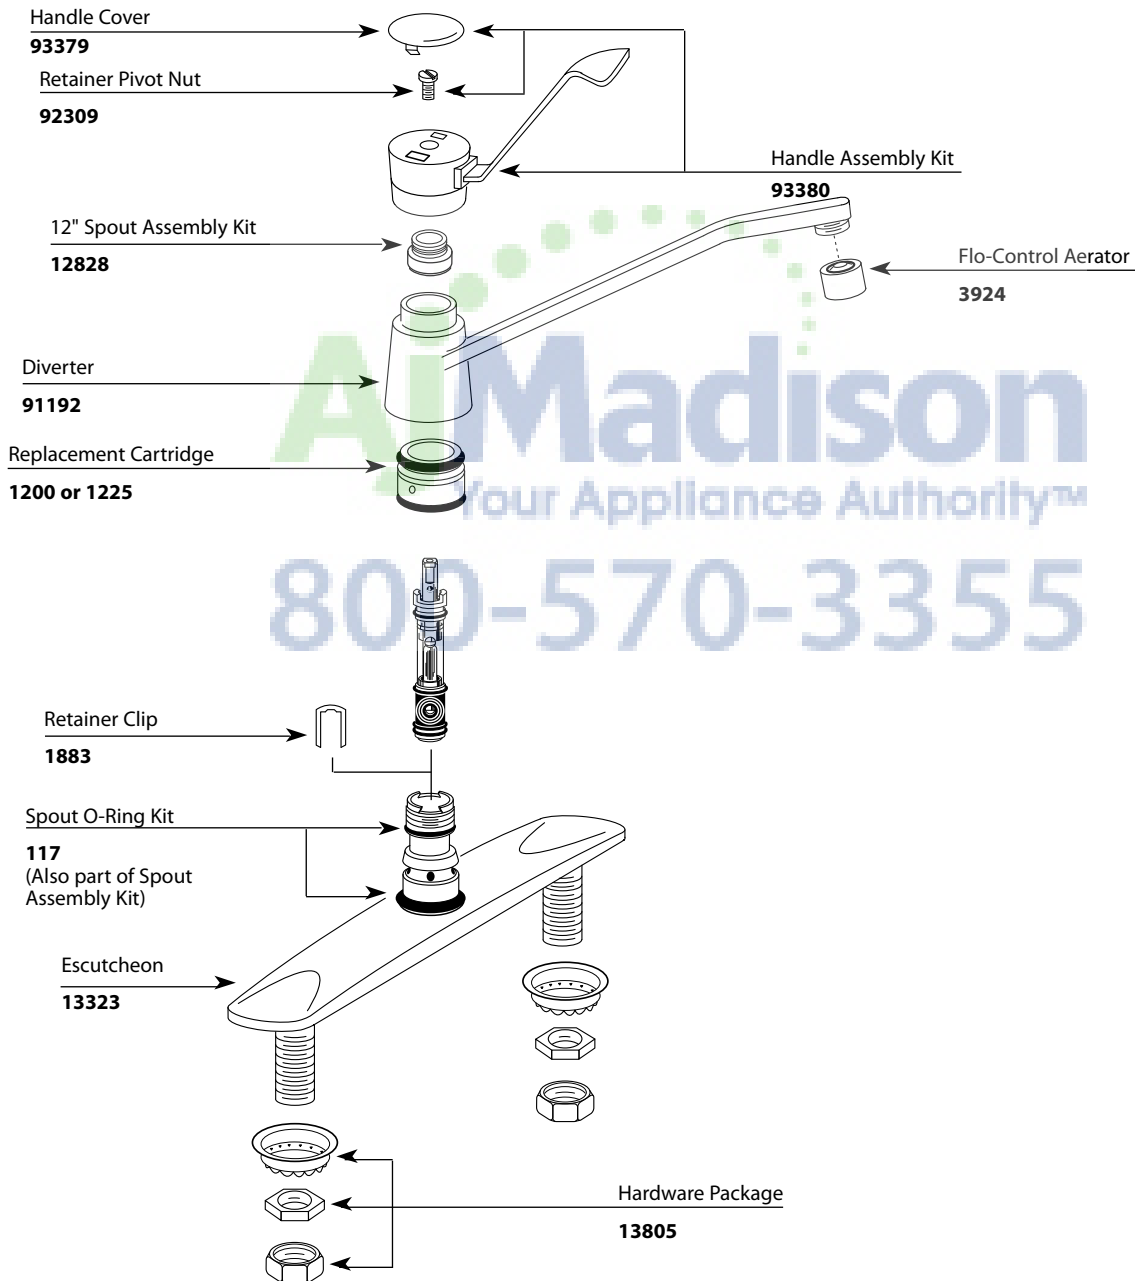

■ Order by Part Number

Single-Handle Kitchen Faucet		
<u>MODEL</u>	<u>HANDLE</u>	<u>FINISH</u>
8712	Lever	Chrome

*There is more than 1 version of this model.  
Page down to identify the version you have.*

■ Order by Part Number

Single-Handle Kitchen Faucet		
<u>MODEL</u>	<u>HANDLE</u>	<u>FINISH</u>
8712	Lever	Chrome

**AIMadison**  
Your Appliance Authority™  
800-570-3355