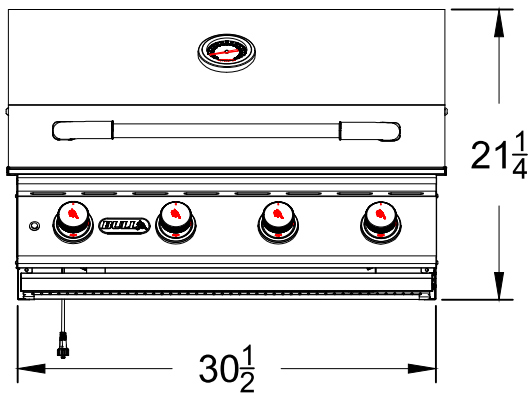

WWW.BULLBBQ.COM

SPEC SHEET OUTLINE
ITEM# 87048 LP & 87049 NG
DESCRIPTION - LONESTAR GRILL

PERSPECTIVE VIEW
WITH INSTALLATION
CUT OUT DIMENSIONS

TOP VIEW

FRONT VIEW

LEFT SIDE VIEW

NOTES:

- 1) ALL DIMENSIONS ARE IN INCH UNITS
- 2) REFER TO PERSPECTIVE VIEW FOR INSTALLATION CUTOUT DIMENSIONS.