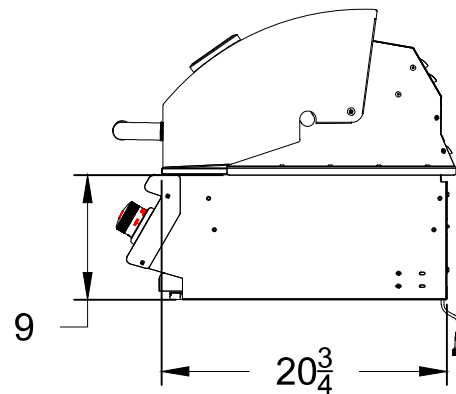

WWW.BULLBBQ.COM

SPEC SHEET OUTLINE
ITEM# 87048 LP & 87049 NG
DESCRIPTION - LONESTAR GRILL

PERSPECTIVE VIEW
WITH INSTALLATION
CUT OUT DIMENSIONS

TOP VIEW

FRONT VIEW

LEFT SIDE VIEW

NOTES:

- 1) ALL DIMENSIONS ARE IN INCH UNITS
- 2) REFER TO PERSPECTIVE VIEW FOR INSTALLATION CUTOUT DIMENSIONS.