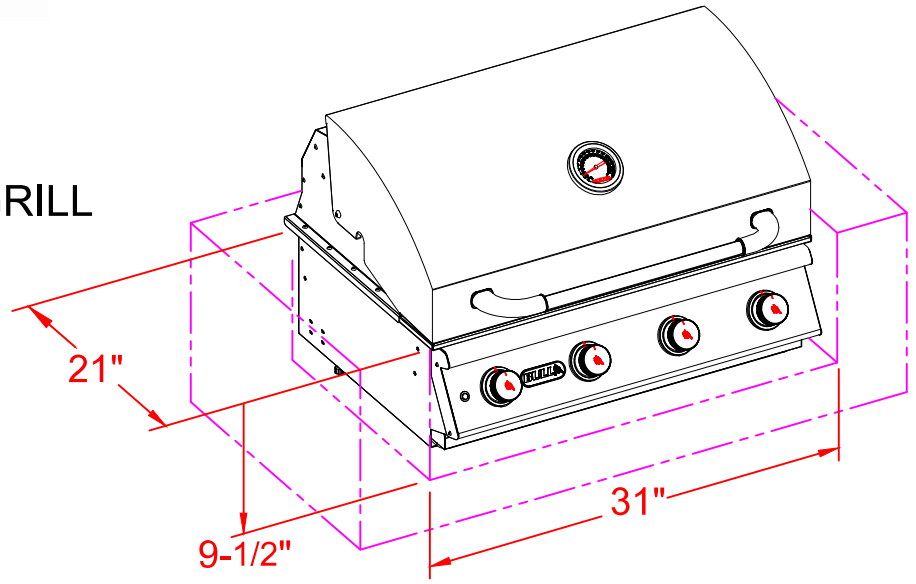

WWW.BULLBBQ.COM

SPEC SHEET OUTLINE
ITEM# 87048 LP & 87049 NG
DESCRIPTION - LONESTAR GRILL

PERSPECTIVE VIEW
WITH INSTALLATION
CUT OUT DIMENSIONS

TOP VIEW

FRONT VIEW

LEFT SIDE VIEW

NOTES:

- 1) ALL DIMENSIONS ARE IN INCH UNITS
- 2) REFER TO PERSPECTIVE VIEW FOR INSTALLATION CUTOUT DIMENSIONS.