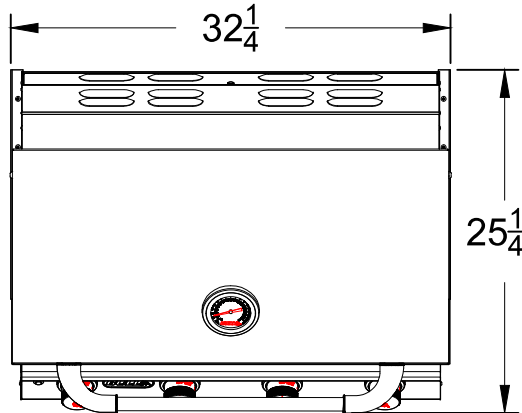

WWW.BULLBBQ.COM

SPEC SHEET OUTLINE
ITEM# 87048 LP & 87049 NG
DESCRIPTION - LONESTAR GRILL

PERSPECTIVE VIEW
WITH INSTALLATION
CUT OUT DIMENSIONS

TOP VIEW

FRONT VIEW

LEFT SIDE VIEW

NOTES:

- 1) ALL DIMENSIONS ARE IN INCH UNITS
- 2) REFER TO PERSPECTIVE VIEW FOR INSTALLATION CUTOUT DIMENSIONS.