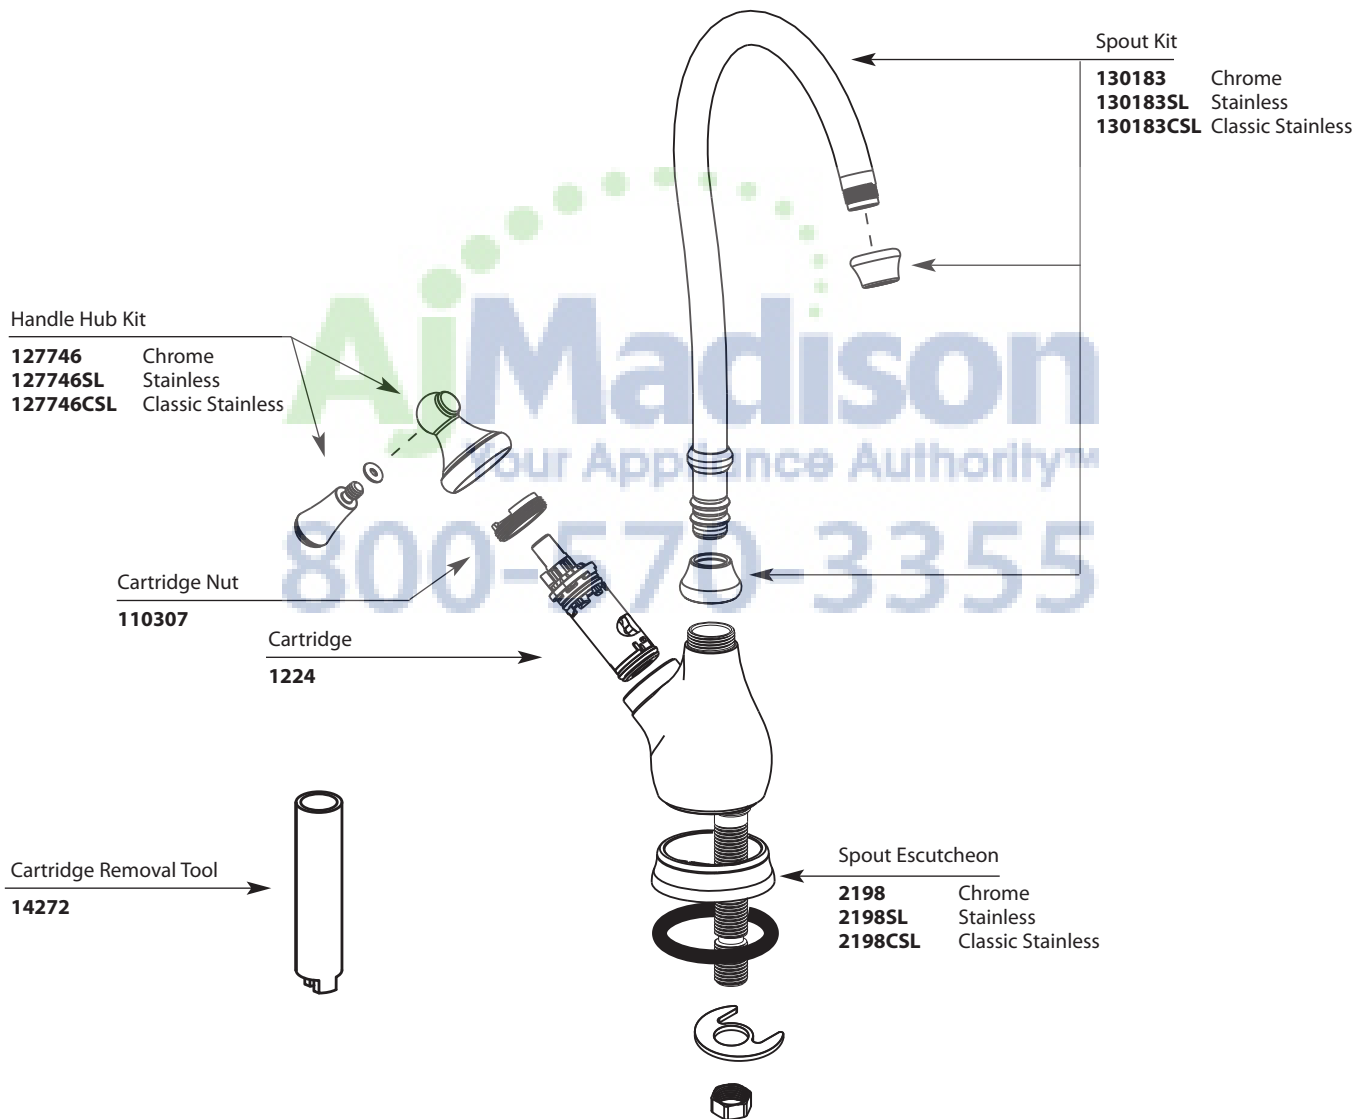

Buy it for looks. Buy it for life.®

■ Order by Part Number

*There is more than 1 version of this model.
Page down to identify the version you have.*

Illustrated Parts

AquaSuite® Butler Faucet

MODEL

85800
85800CSL

FINISH

Chrome
Classic Stainless

Discontinued

85800SL Stainless

■ Order by Part Number

Available Finishes

* Part Finishes Chart

<p>Spout Escutcheon</p> 	<p>Spout Escutcheon 2198 Chrome 2198W Glacier 2198V Ivory 2198SL Stainless</p>	<p>Spout Nut Kit</p> 	<p>Spout Nut Kit 110312 Chrome 110312W Glacier 110312V Ivory 110312SL Stainless</p>
<p>Spout Tip</p> 	<p>Spout Tip 110310 Chrome 110310W Glacier 110310V Ivory 110310SL Stainless</p>	<p>Handle Insert Kit (1)</p> 	<p>Handle Insert Kit (1) 114621 Chrome 114621W Glacier 114621V Ivory 114621SL Stainless</p>
<p>Handle Hub Kit</p> 	<p>Handle Hub Kit 110308 Chrome 110308W Glacier 110308V Ivory 110308SL Stainless</p>	<p>Optional Low-Profile Spout Kit</p> 	<p>Low-Profile Spout Kit 110314 Chrome 110314W Glacier 110314V Ivory 110314SL Stainless</p>
<p>High-Profile Spout Kit</p> 	<p>High-Profile Spout Kit 110311 Chrome 110311W Glacier 110311V Ivory 110311SL Stainless</p>		