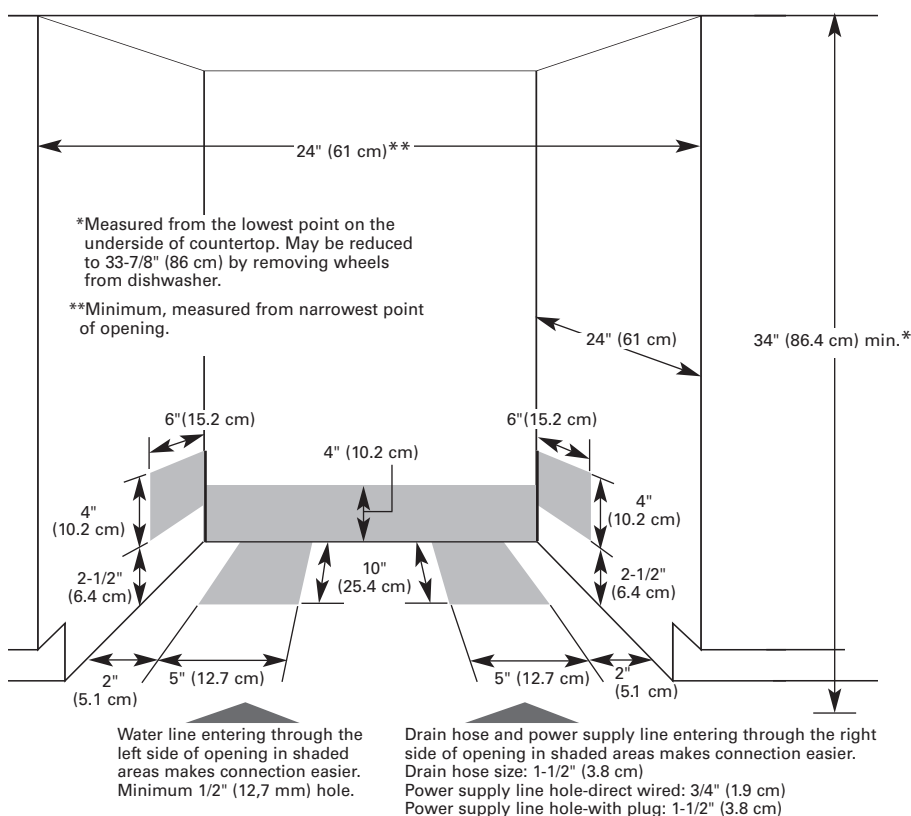

CABINET OPENING DIMENSIONS