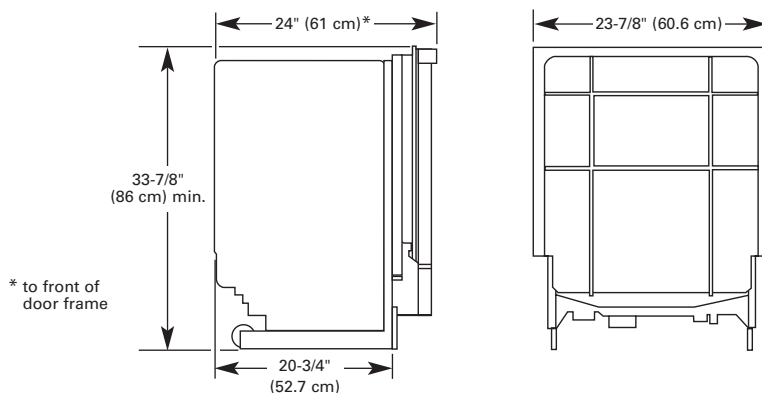

**Drain:** Use the new drain hose supplied with your dishwasher. If this is not suitable, use a new drain hose with a maximum length of 12 feet (3.7 m) that meets all current AHAM/IAPMO test standards, is resistant to heat and detergent, and fits the drain connector of the dishwasher. Must have a high drain loop 20 inches (50.8 cm) above the subfloor or floor. Connect drain hose to waste tee or disposer inlet above drain trap in house plumbing and 20 inches (50.8 cm) minimum above the floor. An air gap must be used if the drain hose is connected to house plumbing lower than 20 inches (50.8 cm) above subfloor or floor. Use 1/2" minimum I.D. drain line fittings.

**Corner location:** Requires a 2" (5.1 cm) minimum clearance between the side of the dishwasher door and wall or cabinet.

A side panel kit is available from your dealer for installing your dishwasher at end of cabinet.

## OVERALL DIMENSIONS