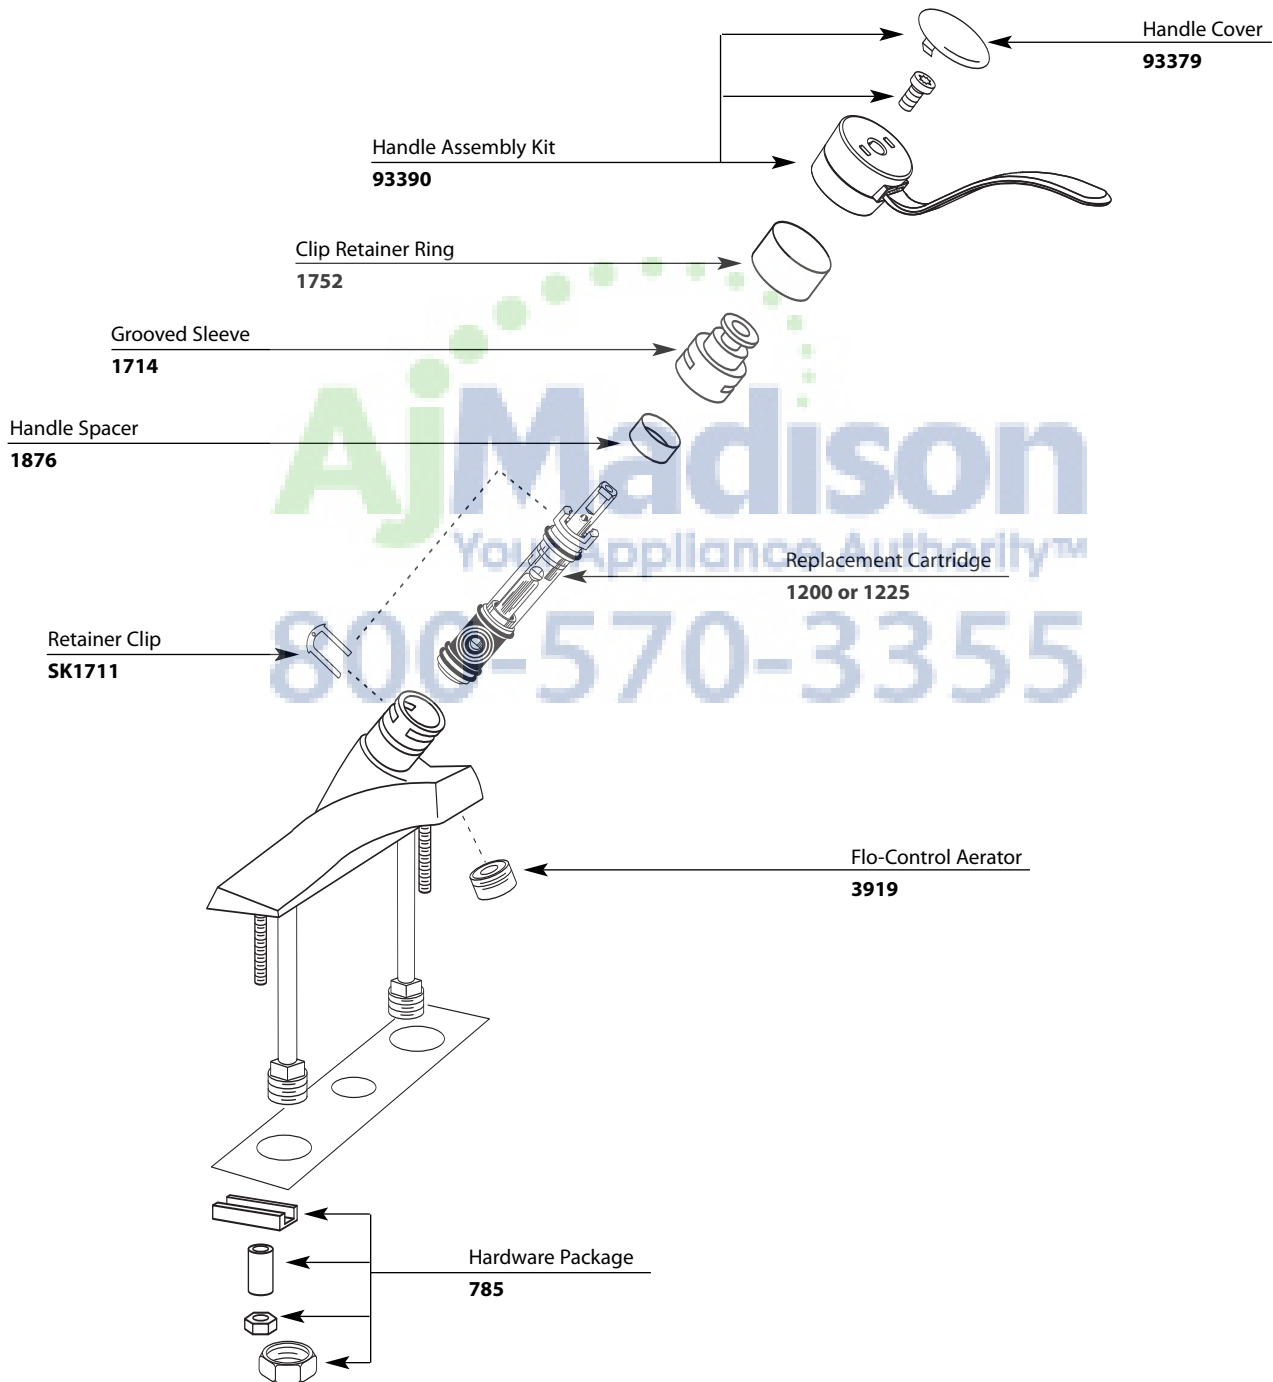

■ Order by Part Number

Illustrated Parts

Single-Handle Lavatory Faucet		
MODEL	HANDLE	FINISH
8455	Lever	Chromew/Pop-Up Waste

AjMadison
Your Appliance Authority™
800-570-3355