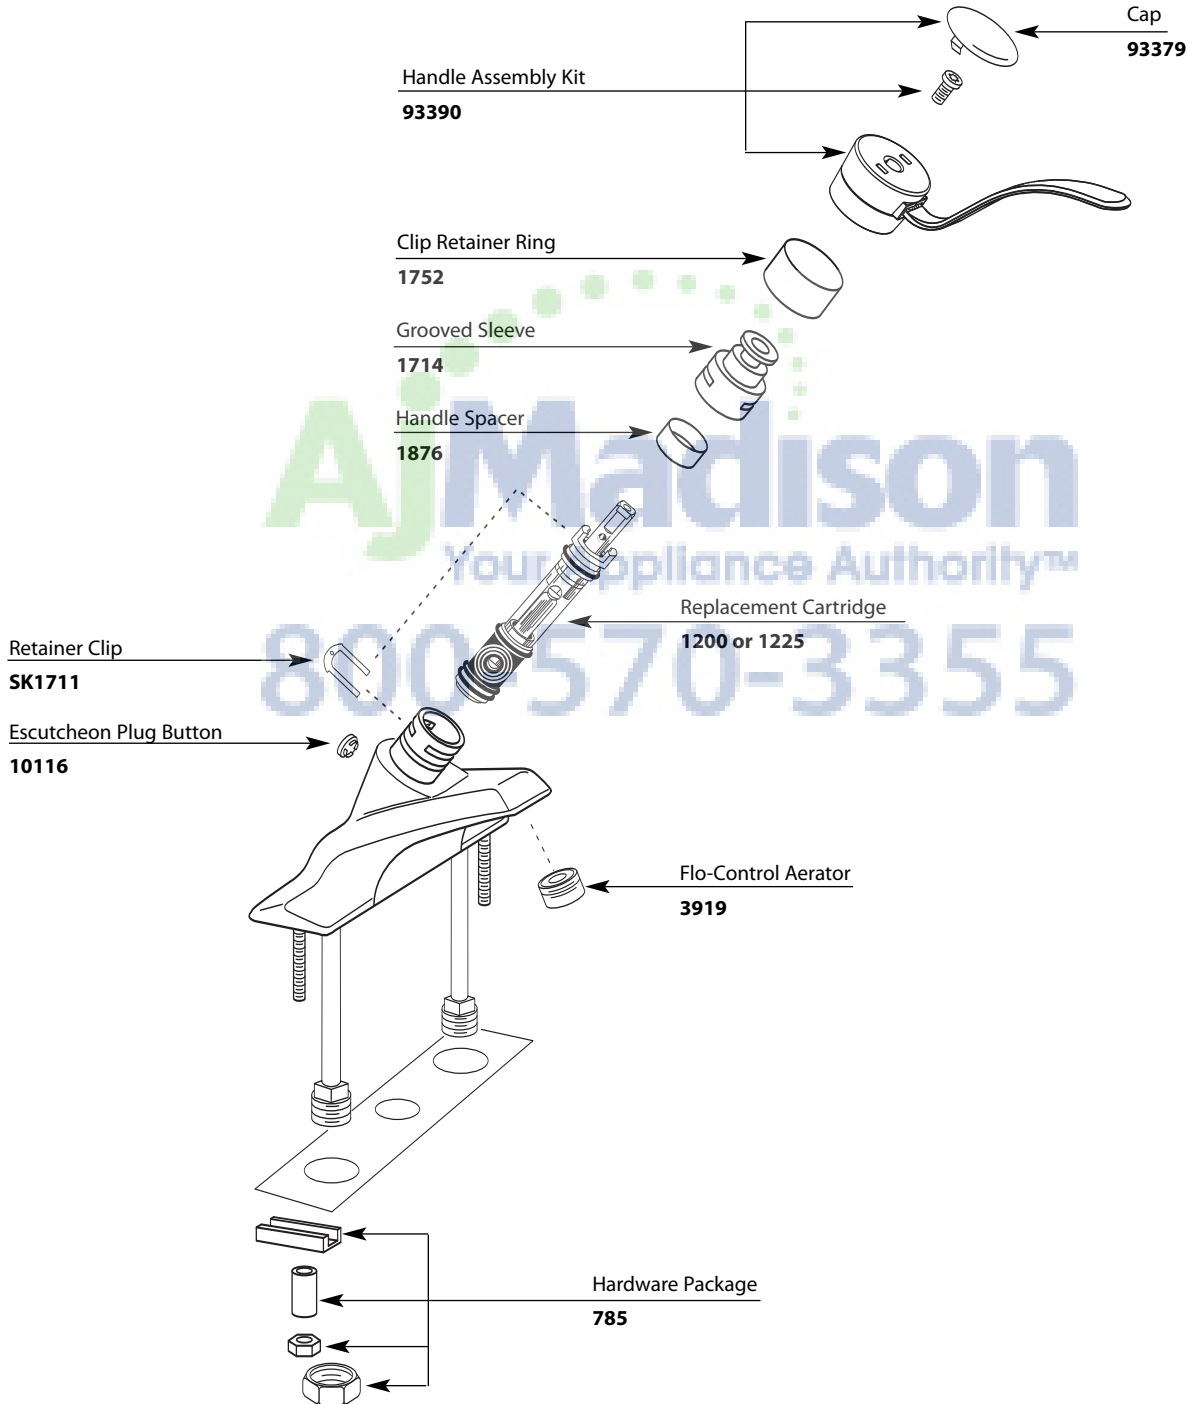

■ Order by Part Number

# Illustrated Parts

Single-Handle Lavatory Faucet		
<b>MODEL</b>	<b>HANDLE</b>	<b>FINISH</b>
8420	Lever	Chrome w/Pop-Up Waste

TO ORDER PARTS CALL: 1-800-BUY-MOEN  
www.moen.com