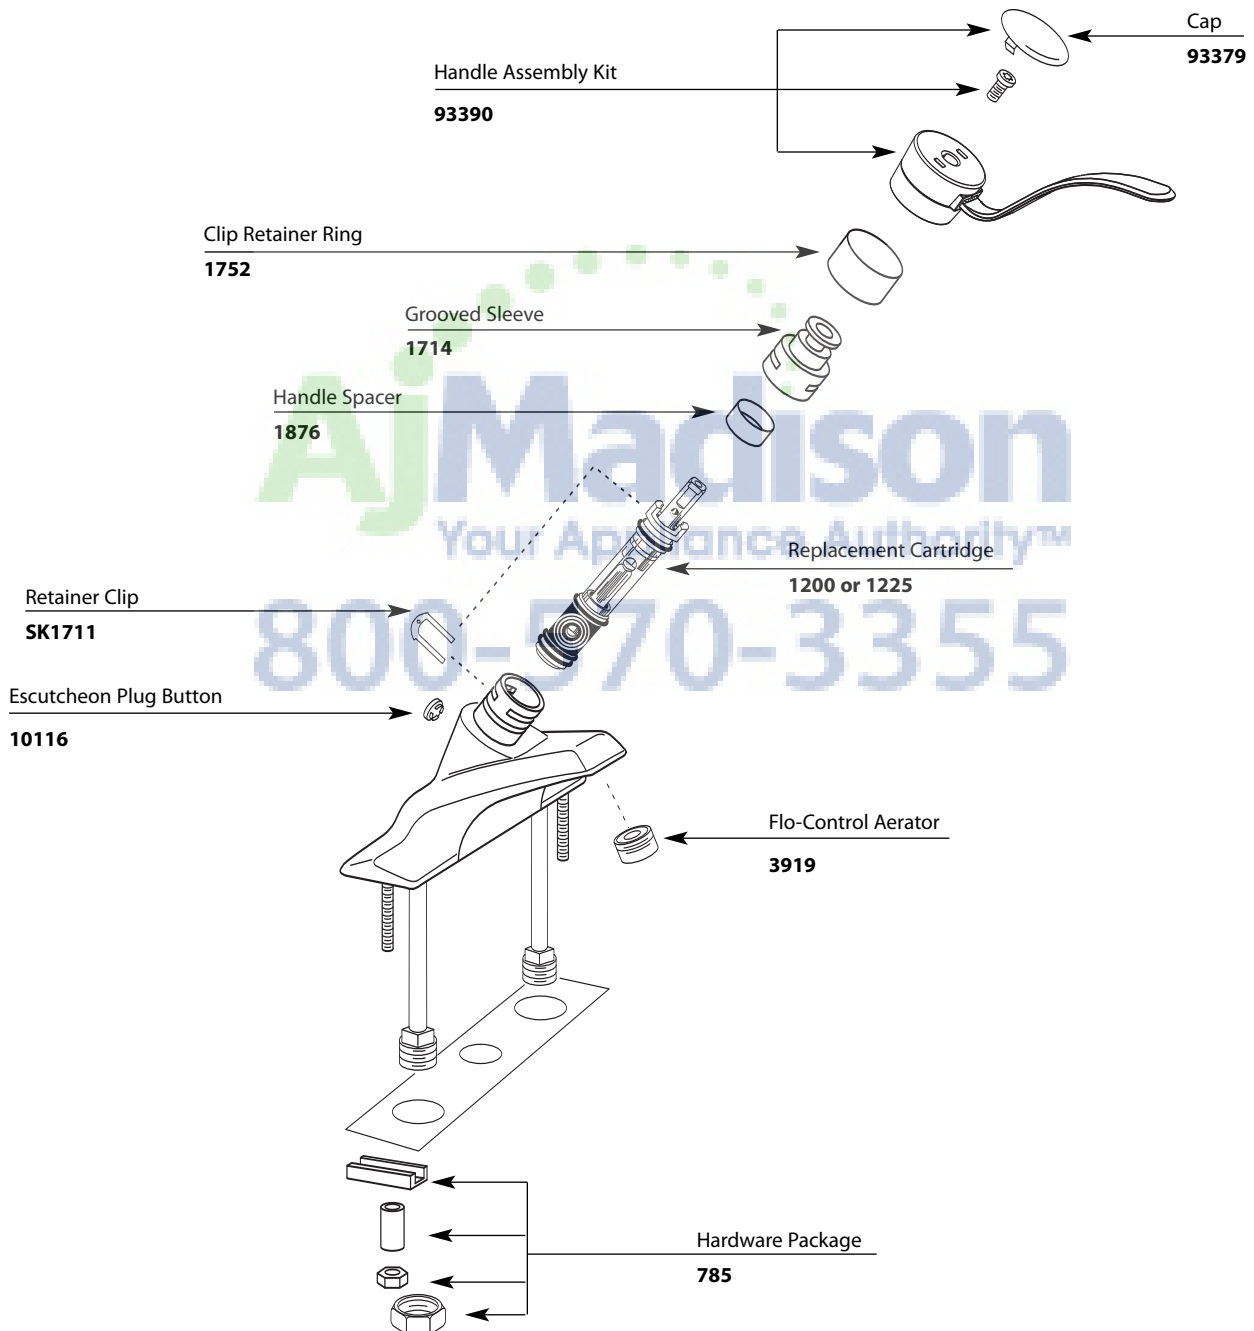

■ Order by Part Number

Illustrated Parts

Single-Handle Lavatory Faucet		
<u>MODEL</u>	<u>HANDLE</u>	<u>FINISH</u>
8400	Lever	Chrome

AjMadison
Your Appliance Authority™
800-570-3355