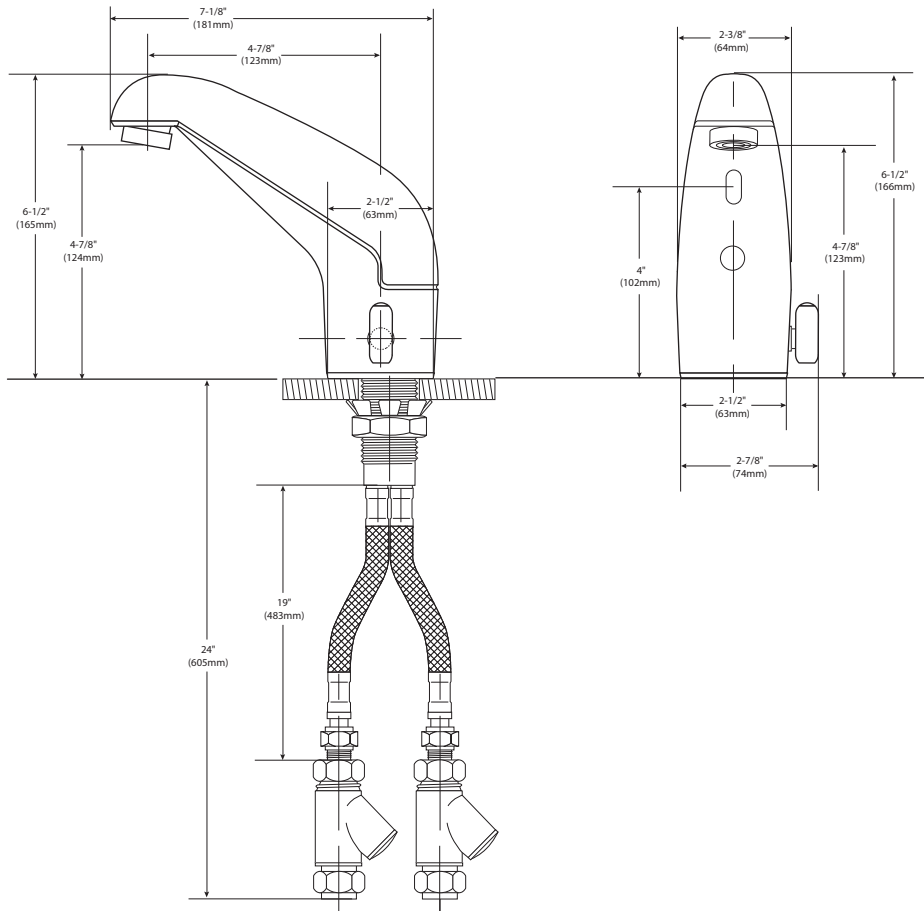

DESCRIPTION

- Metal construction with chrome plated finish
- 2 piece clamshell design
- Modern styling
- Single mount
- Vandal resistant
- Flexible stainless steel supply tubes

OPERATION

- Self-adapting distant adjustment
- 30 second time-out feature
- Battery 4(AA) or AC powered
- Low battery indicator light
- Built-in mixing-manual on/off handle
- In-line filters included

Mixing Electronic Faucet

Model: 8307 (Battery)
8308 (AC)

NOTE: DESIGNED TO BE INSTALLED THROUGH ONE HOLE 1-1/4" MIN. DIA.

CRITICAL DIMENSIONS

(DO NOT SCALE)