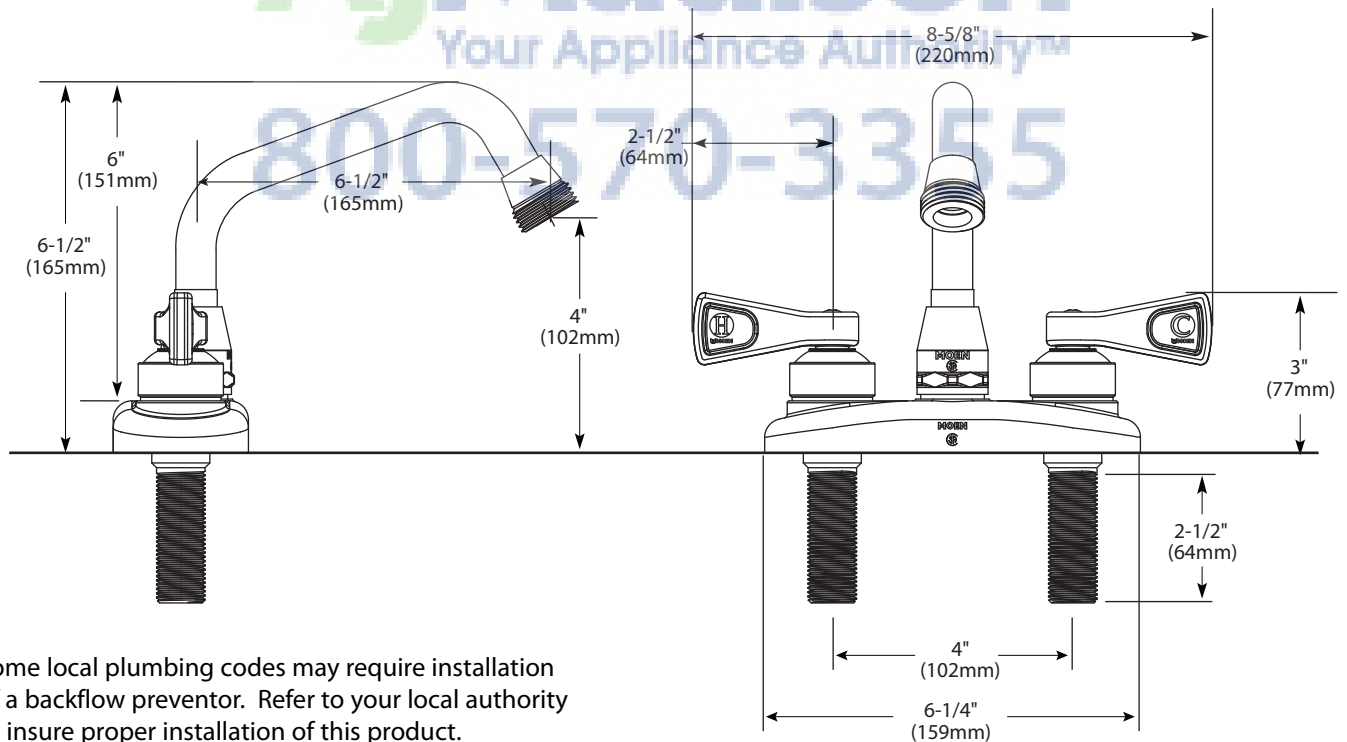

## Two-Handle Utility Faucet

**Model:** 8277

**NOTE:** Designed to be installed through 2 holes - 1" min. dia.

Some local plumbing codes may require installation of a backflow preventor. Refer to your local authority to insure proper installation of this product.

## CRITICAL DIMENSIONS

(DO NOT SCALE)