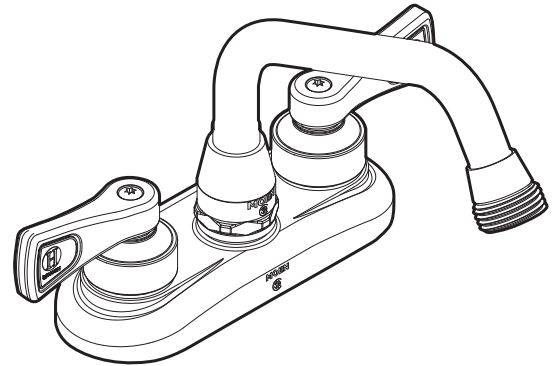

FAUCET DESCRIPTION

- Brass construction with chrome plated finish
- 4" centerset
- 1/2" IPS connections
- Garden hose threaded spout

OPERATION

- Lever style handles with hot and cold color indicators
- Vandal resistant torx head screws

FLOW

- Unrestricted

CARTRIDGE

- Brass shell, ceramic disc cartridge
- 1/4 turn operation

STANDARDS

- Third party certified to ASME A112.18.1/CSA B-125.1, and all applicable specifications referenced therein
- **ADA** for lever handles

WARRANTY

- Warranted for five years against material or manufacturing defects

Two-Handle Utility Faucet

Model: 8277

NOTE: Designed to be installed through 2 holes - 1" min. dia.