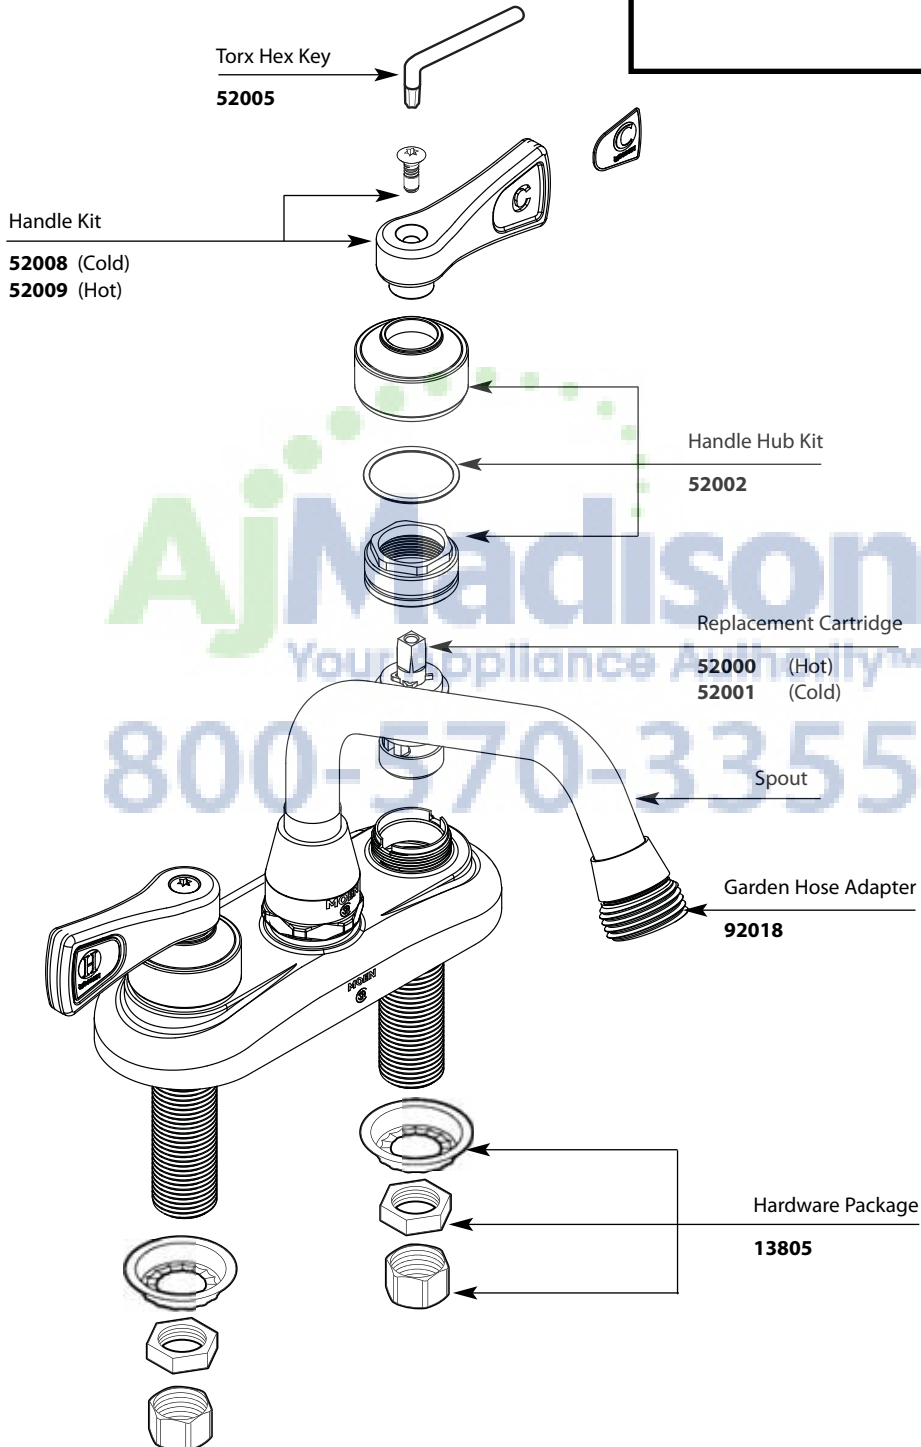

■ Order by Part Number

Two-Handle Utility Faucet		
<u>MODEL</u>	<u>HANDLE</u>	<u>FINISH</u>
8277	Lever	Chrome

Aj Madison
Your Appliance Authority™
800-570-3355