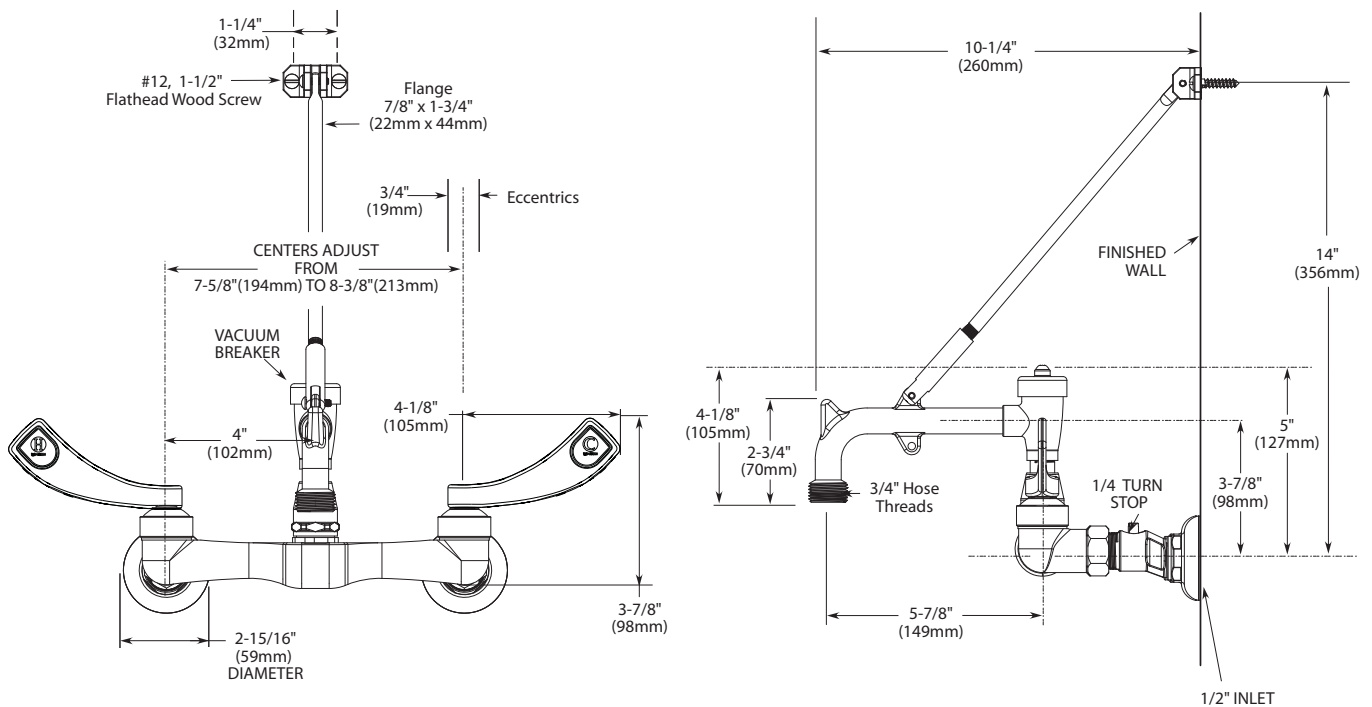

## FAUCET DESCRIPTION

- Brass construction, chrome finish
- Vacuum-breaker spout with garden hose thread
- 1/2" IPS connections
- Vandal resistant torx head screws
- With service stops

## CARTRIDGE

- Ceramic disc cartridge
- 1/4 turn operation
- Nonmetallic and nonferrous material

## CRITICAL DIMENSIONS

(DO NOT SCALE)