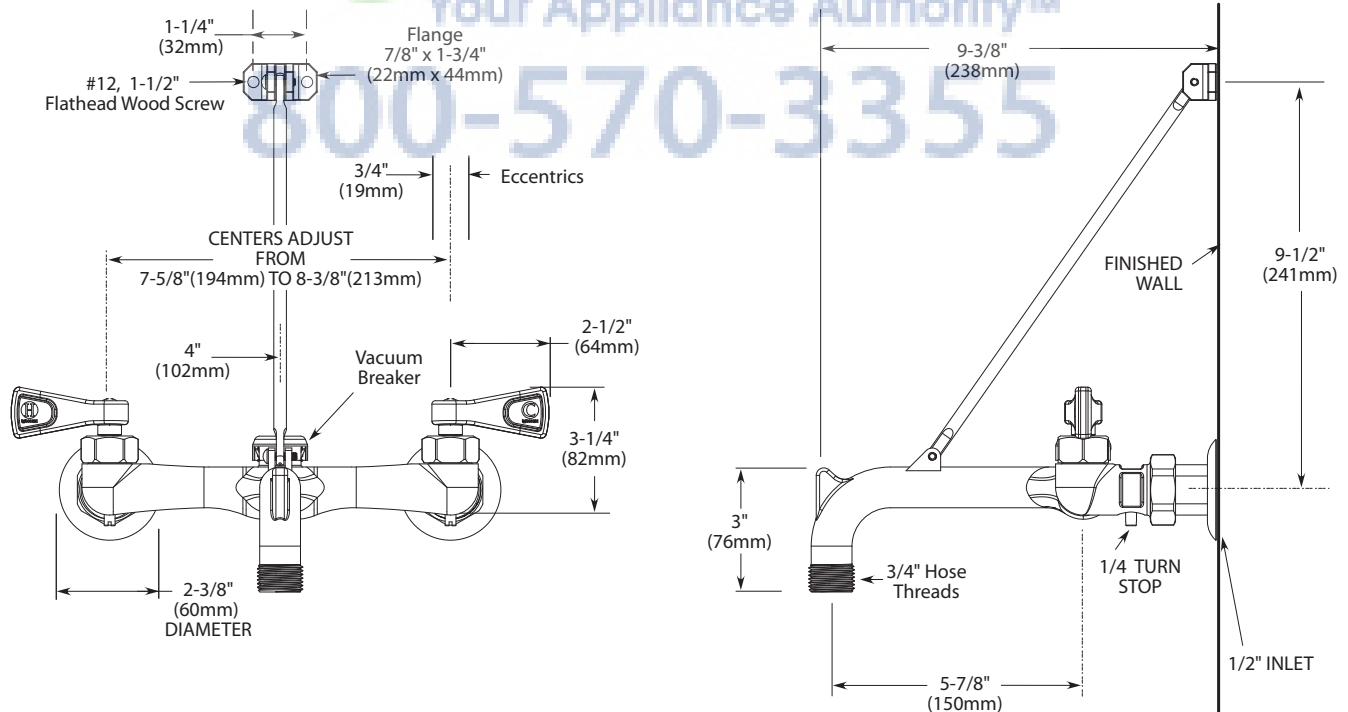

FAUCET DESCRIPTION

- Brass construction, polished chrome finish
- Integral vacuum-breaker
- Garden hose threaded spout
- 1/2" IPS eccentric connections
- Vandal resistant torx head screws
- With service stops

OPERATION

- Lever style handles with hot and cold color indicators

FLOW

- Unrestricted

CARTRIDGE

- Brass shell ceramic disc cartridge
- 1/4 turn operation

STANDARDS

- Third party certified by CSA to meet ASME A112.18.1 and all applicable specifications referenced therein
- ADA  for lever handles

WARRANTY

- Warranted for 5 years against material or manufacturing defects

Two-Handle Service Sink Faucet

Model: 8230 (Chrome)

CRITICAL DIMENSIONS

(DO NOT SCALE)