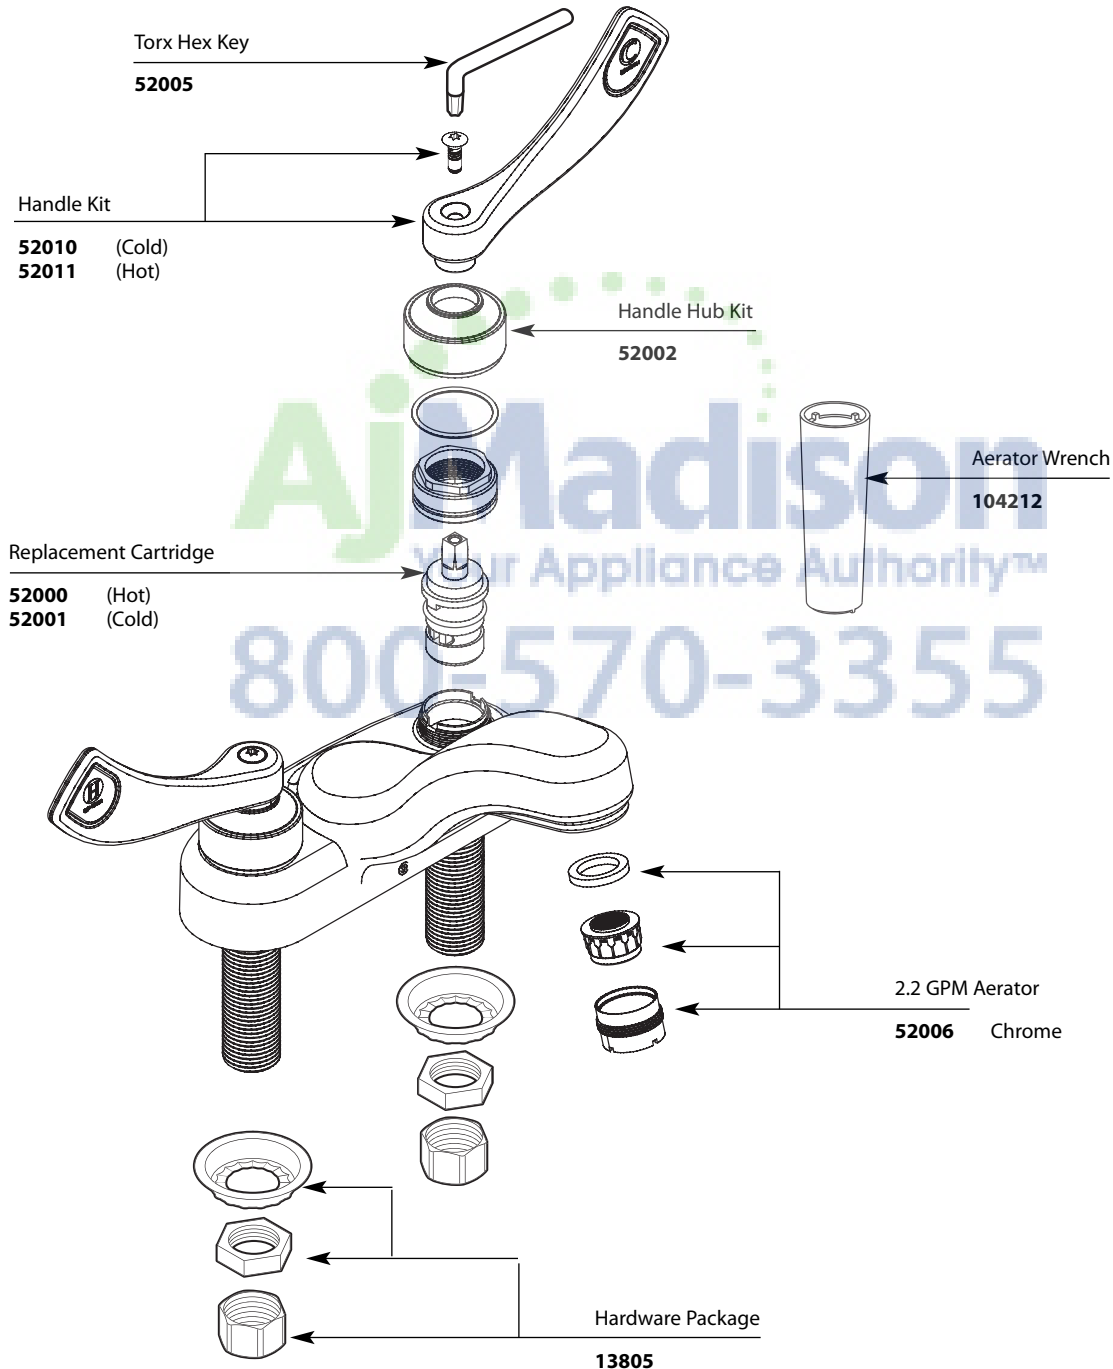

■ Order by Part Number

Two-Handle Lavatory Faucet with Metal Waste Assembly		
<u>MODEL</u>	<u>HANDLE</u>	<u>FINISH</u>
8219	Lever	Chrome

Aj Madison
Your Appliance Authority™
800-570-3355