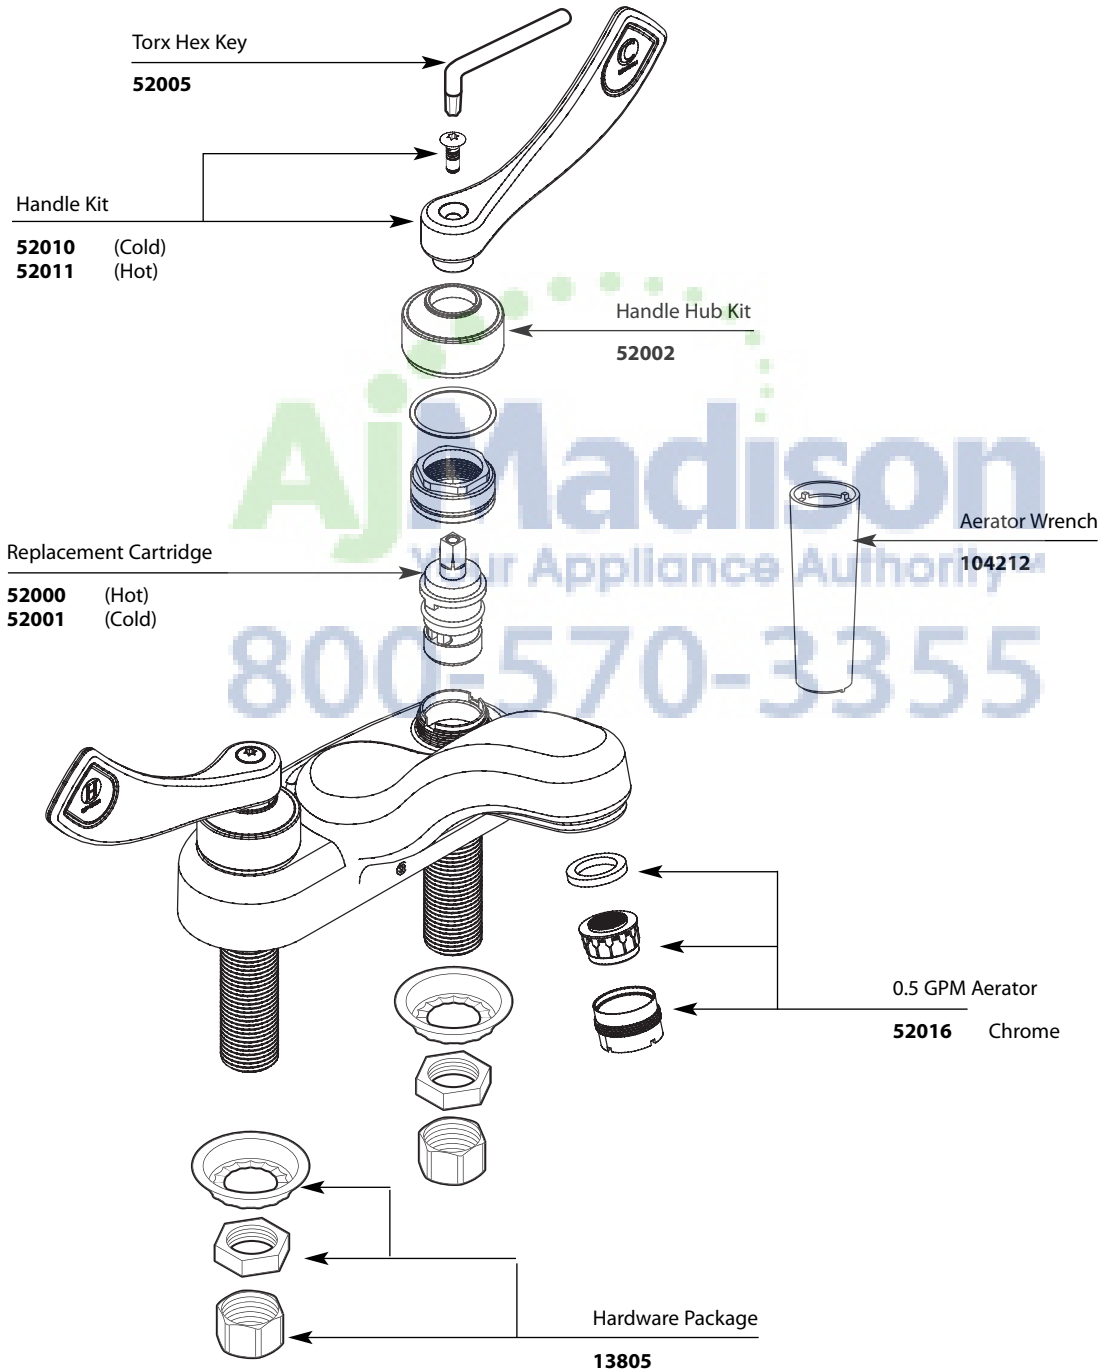

■ Order by Part Number

Two-Handle Lavatory Faucet		
<u>MODEL</u>	<u>HANDLE</u>	<u>FINISH</u>
8217	Lever	Chrome

Aj Madison
 Your Appliance Authority
 800-570-3355