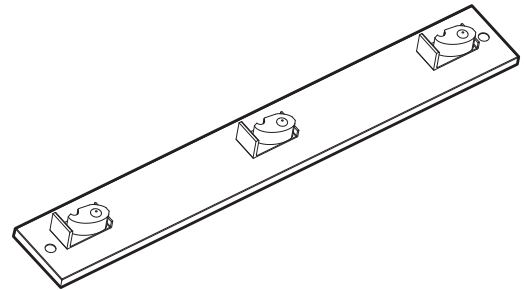

**DESCRIPTION**

- Stainless steel construction
- Anti-slip spring loaded handle grips with stainless steel screws

**Three-Station Mop/Broom Holder**

**Model: 8198**

**CRITICAL DIMENSIONS**

(DO NOT SCALE)