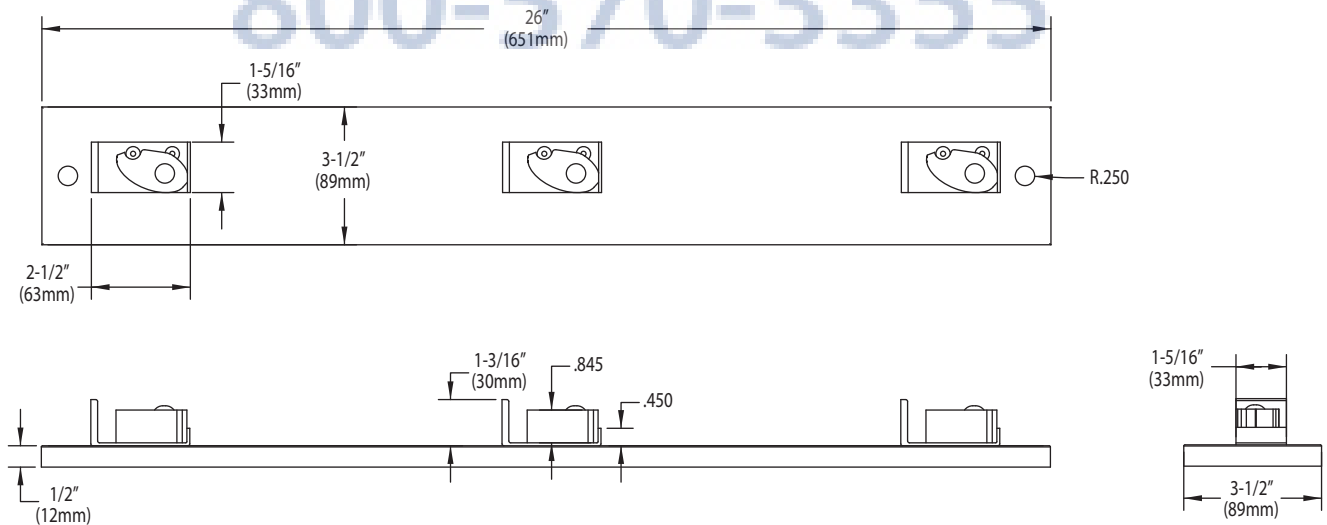

**DESCRIPTION**

- Stainless steel construction
- Anti-slip spring loaded handle grips with stainless steel screws

**Three-Station Mop/Broom Holder**

**Model: 8198**

**CRITICAL DIMENSIONS**

(DO NOT SCALE)