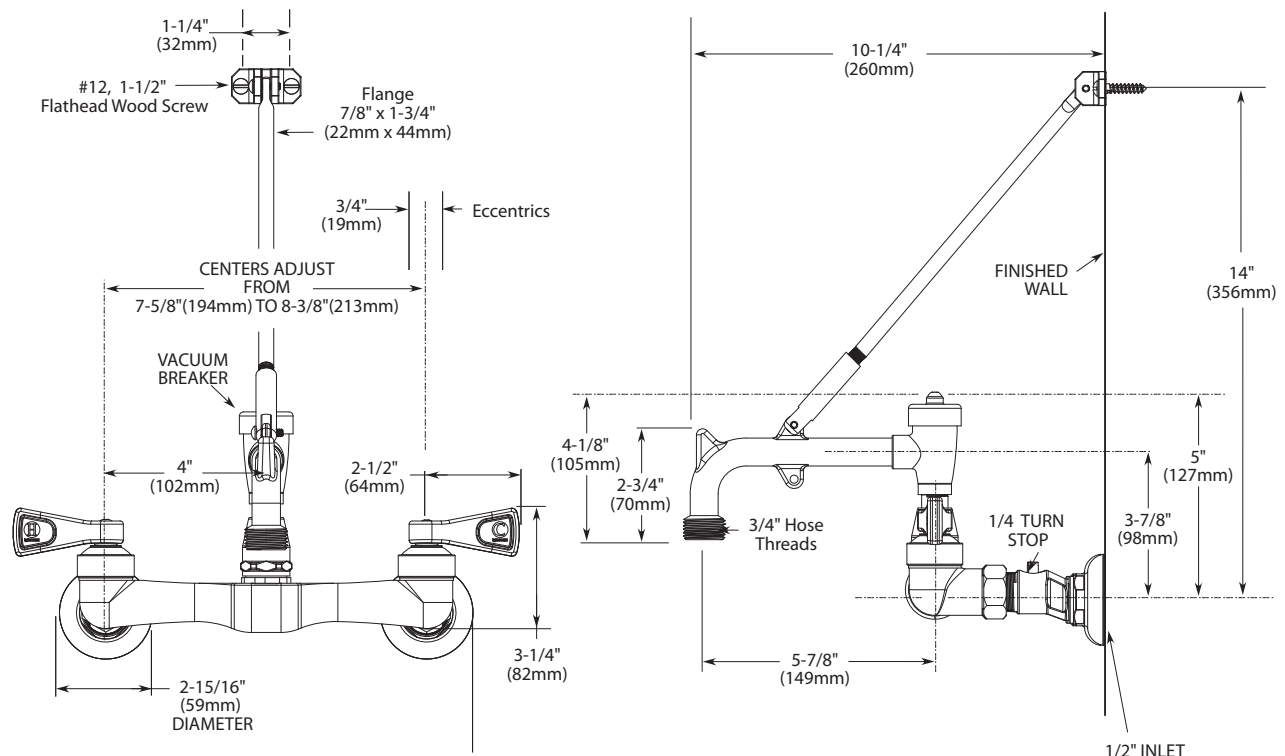

FAUCET DESCRIPTION

- Brass construction, chrome finish
- Vacuum-breaker spout with garden hose thread
- 1/2" IPS connections
- Vandal resistant torx head screws
- Integral check stops
- With service stops

OPERATION

- Lever style handles with hot and cold color indicators

FLOW

- Unrestricted

CARTRIDGE

- Ceramic disc cartridge
- 1/4 turn operation
- Nonmetallic and nonferrous material

STANDARDS

- Third party certified by CSA to meet: ASME A112.18.1 and all applicable specifications referenced therein
- **ADA** for lever handles

WARRANTY

- Warranted for 5 years against material or manufacturing defects

Two-Handle Service Sink Faucet

Model: 8124 (Chrome)

CRITICAL DIMENSIONS

(DO NOT SCALE)