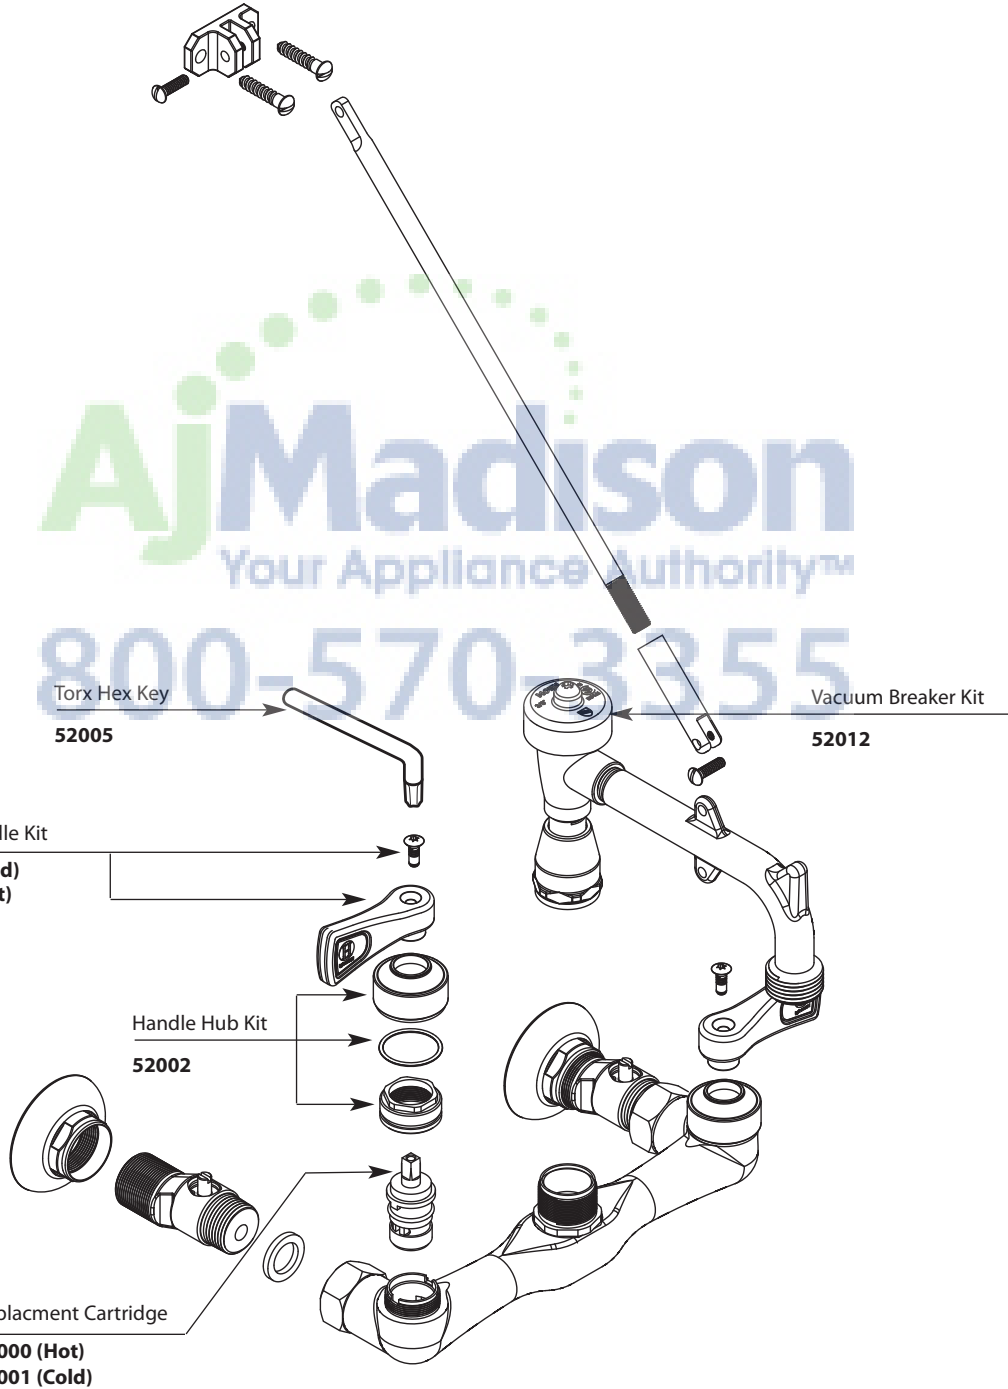

■ Order by Part Number

*There is more than 1 version of this model.
Page down to identify the version you have.*

Two-Handle Wall Mount Faucet		
<u>MODEL</u>	<u>HANDLE</u>	<u>FINISH</u>
8124	Lever	Chrome

■ Order by Part Number

Illustrated Parts

Two-Handle Wall Mount Faucet		
<u>MODEL</u>	<u>HANDLE</u>	<u>FINISH</u>
8124	Lever	Chrome