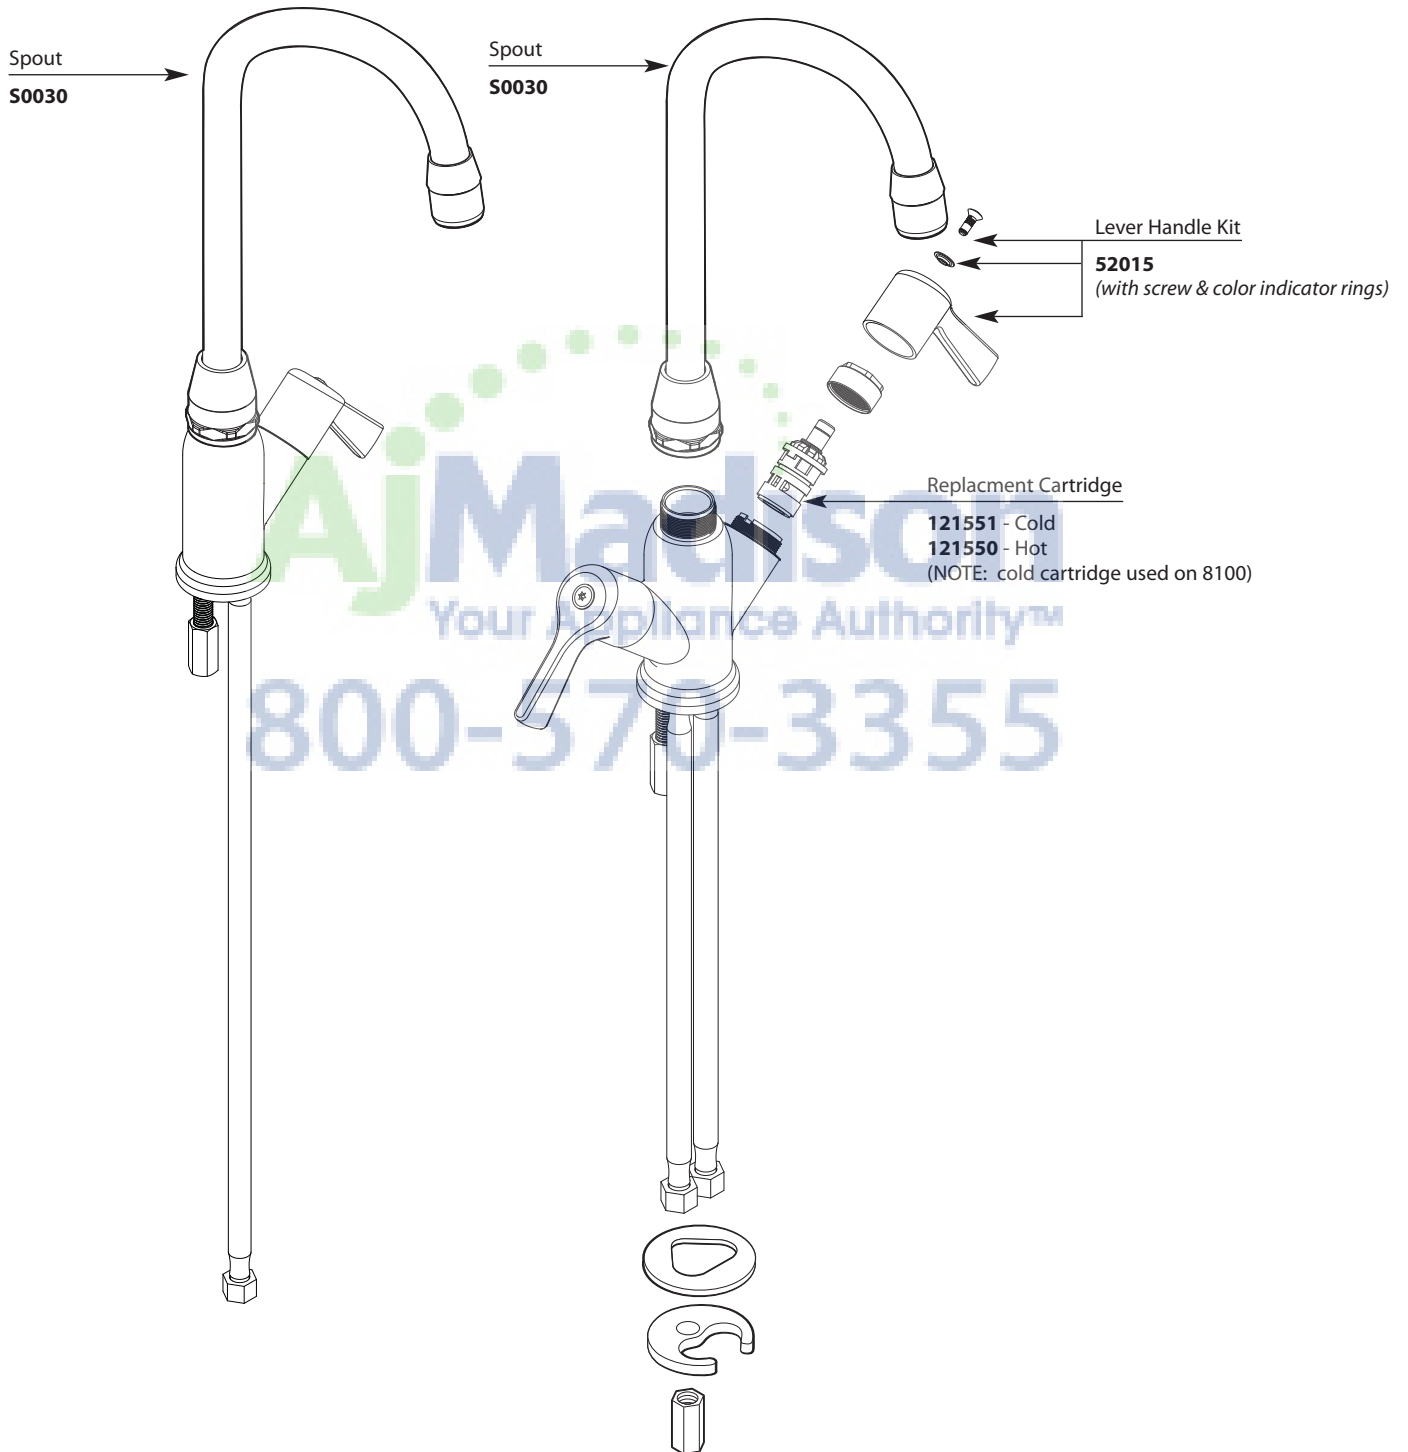

■ Order by Part Number

*There is more than 1 version of this model.  
 Page down to identify the version you have.*

Single and Two-Handle Laboratory Faucet		
<u>MODEL</u>	<u>HANDLE TYPE</u>	<u>FINISH Spout</u>
8103	Single Handle	Chrome with 9.75" Spout
8113	Two Handle	Chrome with 9.75" Spout

■ Order by Part Number

# Illustrated Parts

## Single and Two-Handle Laboratory Faucet

<u>MODEL</u>	<u>HANDLE TYPE</u>	<u>FINISH Spout</u>
8103	Single Handle	Chrome with 9.75" Spout
8113	Two Handle	Chrome with 9.75" Spout

**Aj Madison**  
Your Appliance Authority™  
800-570-3355