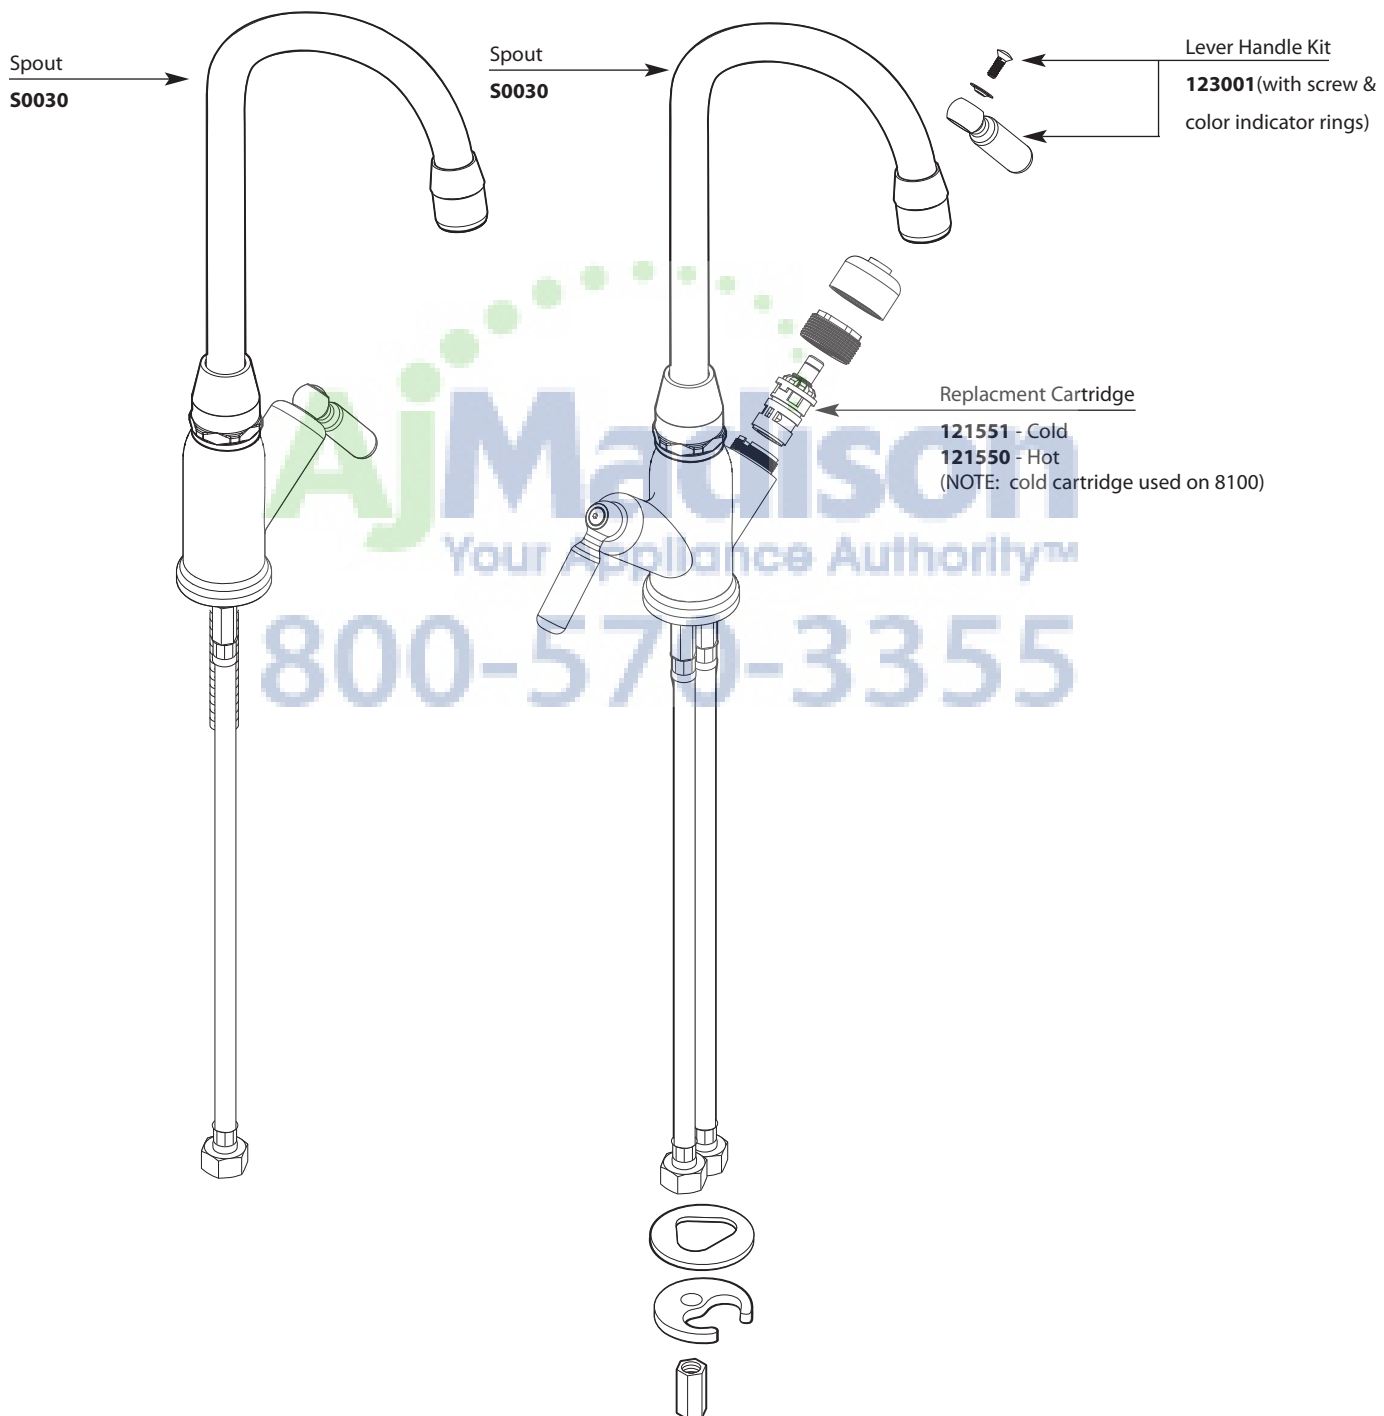

■ Order by Part Number

*There is more than 1 version of this model.  
 Page down to identify the version you have.*

Single and Two-Handle Laboratory Faucet		
<u>MODEL</u>	<u>HANDLE TYPE</u>	<u>FINISH Spout</u>
8103	Single Handle	Chrome with 9.75" Spout
8113	Two Handle	Chrome with 9.75" Spout

■ Order by Part Number

# Illustrated Parts

## Single and Two-Handle Laboratory Faucet

<u>MODEL</u>	<u>HANDLE TYPE</u>	<u>FINISH Spout</u>
8103	Single Handle	Chrome with 9.75" Spout
8113	Two Handle	Chrome with 9.75" Spout

**Aj Madison**  
Your Appliance Authority™  
800-570-3355