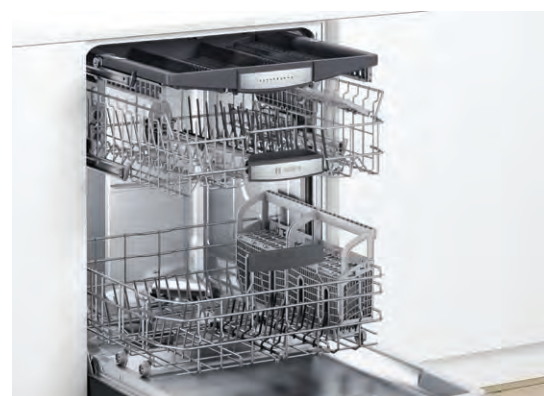

*Based on aggregate average drying performance of Bosch Dishwashers with CrystalDry on combined household load including plastics, glass, steel, and porcelain as compared to Bosch Dishwashers with PureDry. Drying performance may vary by dish type.

**Compared to a Bosch dishwasher with 2 racks.

Accessories: To purchase Bosch accessories, cleaners & parts please visit www.bosch-home.com/us/store or call 1-800-944-2904 (Mon to Fri 5 am to 6 pm PST, Sat 6 am to 3 pm PST).

Notes: All height, width and depth dimensions are shown in inches. BSH reserves the absolute and unrestricted right to change product materials and specifications, at any time, without notice. Consult the product's installation instructions for final dimensional data and other details prior to making cutout.

Warranties: Please see Use & Care manual or Bosch website for statement of limited warranty.

For more information on our entire line of products, go to www.bosch-home.com/us or call 1-800-944-2904

© BSH Home Appliances Corporation. All rights reserved. Bosch is a registered trademark of Robert Bosch GmbH.