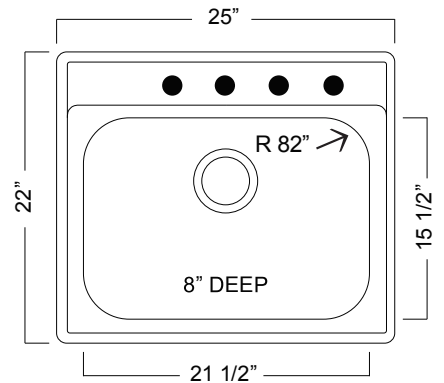

### Single Bowl Topmount Series

- EZ Torque Clip System
- 20 gauge
- Satin deck & bowl
- Rear drain wastehole location
- Ultra-Quiet™ sound deadening
- 27" cabinet is recommended minimum
- Limited lifetime warranty
- Installation hardware and template included
- Shipping weight: 12 lbs

### Compliance Certifications:

IMPORTANT: Dimensions of fixtures are nominal and may vary within the range of tolerances established by ASME A112.19.3

These measurements are subject to change or cancellation. No responsibility is assumed for use of superseded or voided leaflet.