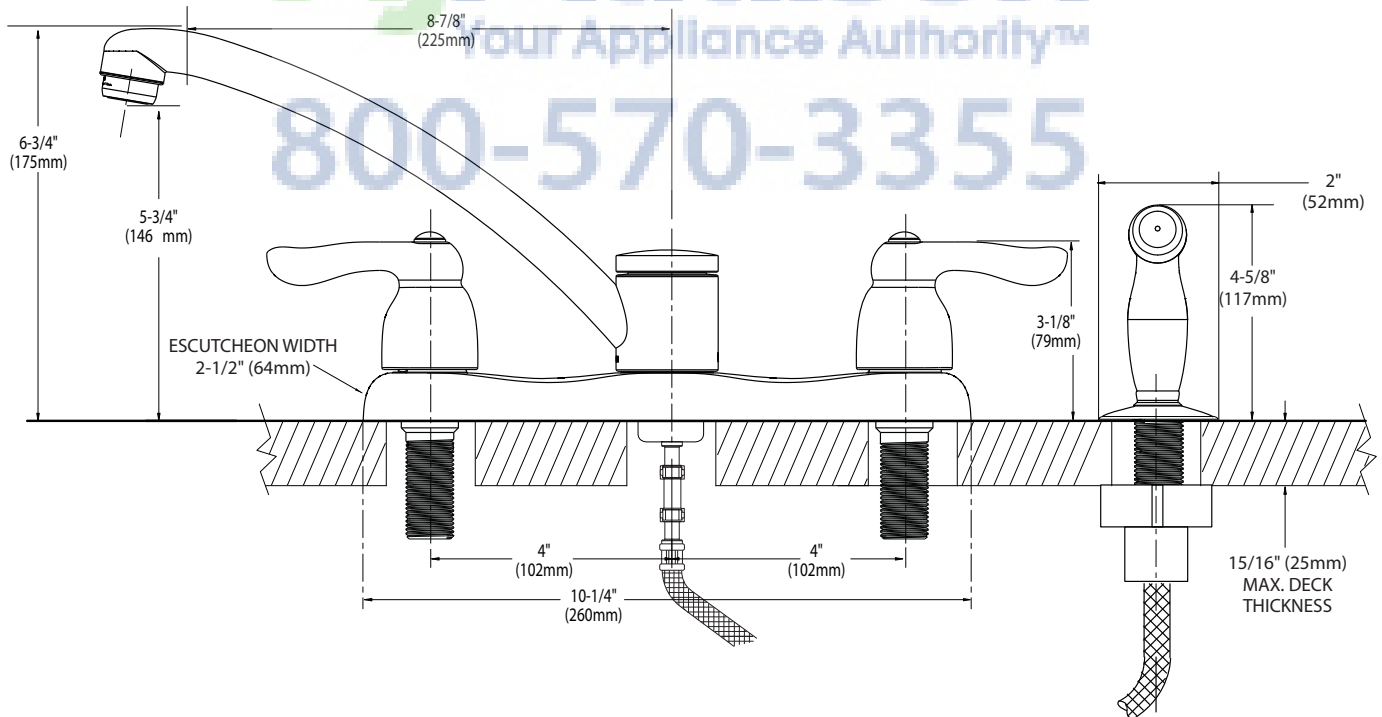

Buy it for looks. Buy it for life.®

Specifications

DESCRIPTION

- Metal construction with chrome plated finish
- 1/2" IPS connections will accept standard ball nose connection for 3/8" tubing
- Includes Protégé side spray with Hydrolock® quick connect system

OPERATION

- Lever style handles
- Rotate either handle counterclockwise to open and clockwise to closes

FLOW

- Aerator is limited to 2.2 gpm max (8.3 L/min)

CARTRIDGE

- 1224 cartridge design
- Nonmetallic and stainless steel material

Model: 7906 less side spray

NOTE: THIS FAUCET IS DESIGNED TO BE INSTALLED THROUGH HOLES - 1" MIN. DIA. AND ON 4" CENTERS

CRITICAL DIMENSIONS

(DO NOT SCALE)