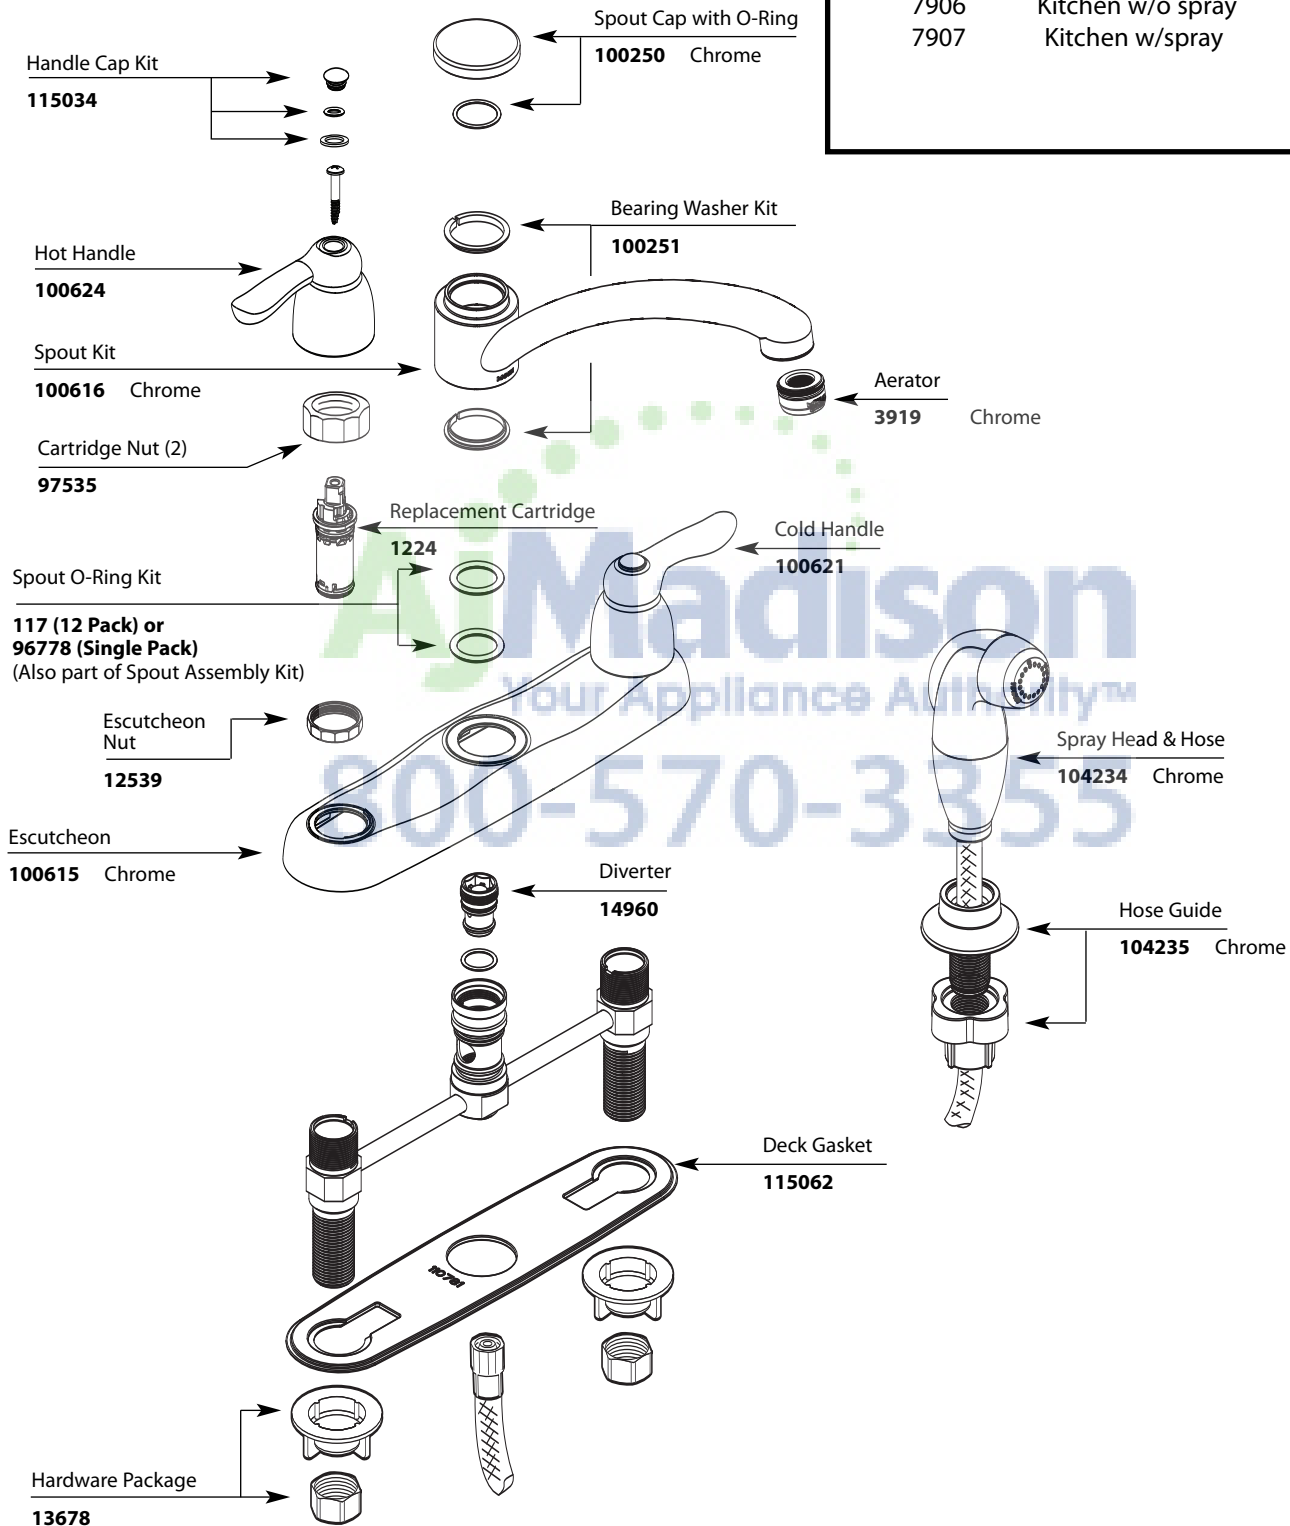

Buy it for looks. Buy it for life.®

■ Order by Part Number

Illustrated Parts

CHATEAU®		
Two-Handle Lever Style Faucet		
MODEL	TYPE	FINISH
7906	Kitchen w/o spray	Chrome
7907	Kitchen w/spray	Chrome

Madison
 Your Appliance Authority™
 800-570-3355