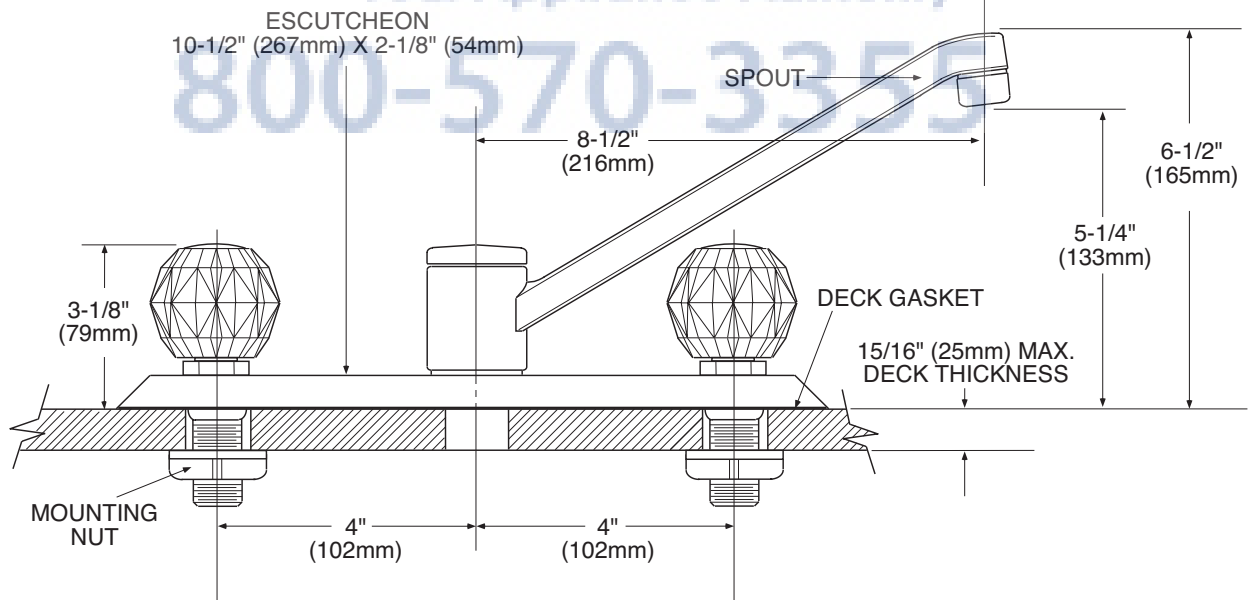

NOTE: Designed to be installed through 3 holes - 1" min. dia. and on 4" centers

CRITICAL DIMENSIONS

(DO NOT SCALE)

Buy it for looks. Buy it for life.®

Specifications

FAUCET DESCRIPTION

- Chrome plated metal construction
- 1/2" IPS connections will accept standard ball nose connection for 3/8" tubing

Model: 7900

Bulk Model: 67900

(Bulk packed 12 per carton)

NOTE: This faucet is designed to be installed through 3 holes 1" Min. Dia.

CRITICAL DIMENSIONS

(DO NOT SCALE)