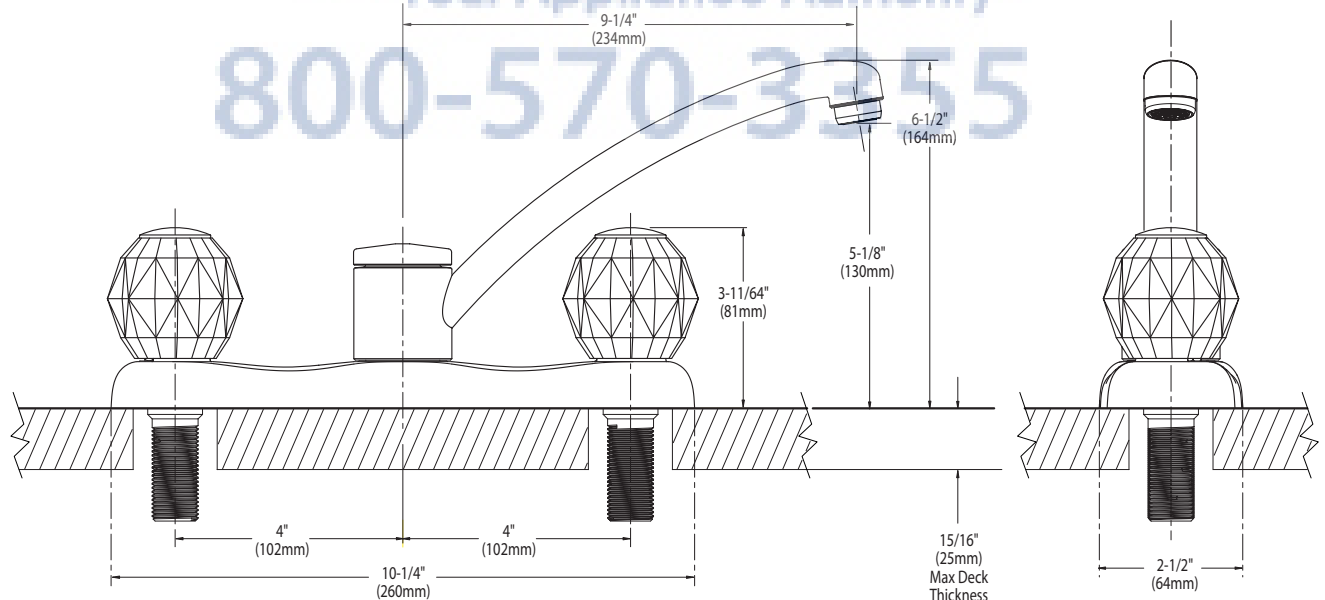

Buy it for looks. Buy it for life.®

Specifications

FAUCET DESCRIPTION

- Metal construction with chrome plated finish.
- 1/2" IPS connections will accept standard ball nose connection for 3/8" tubing

OPERATION

NOTE: Designed to be installed through 3 holes - 1" min. dia. and on 4" centers

CRITICAL DIMENSIONS

(DO NOT SCALE)

Buy it for looks. Buy it for life.®

Specifications

FAUCET DESCRIPTION

- Chrome plated metal construction
- 1/2" IPS connections will accept standard ball nose connection for 3/8" tubing