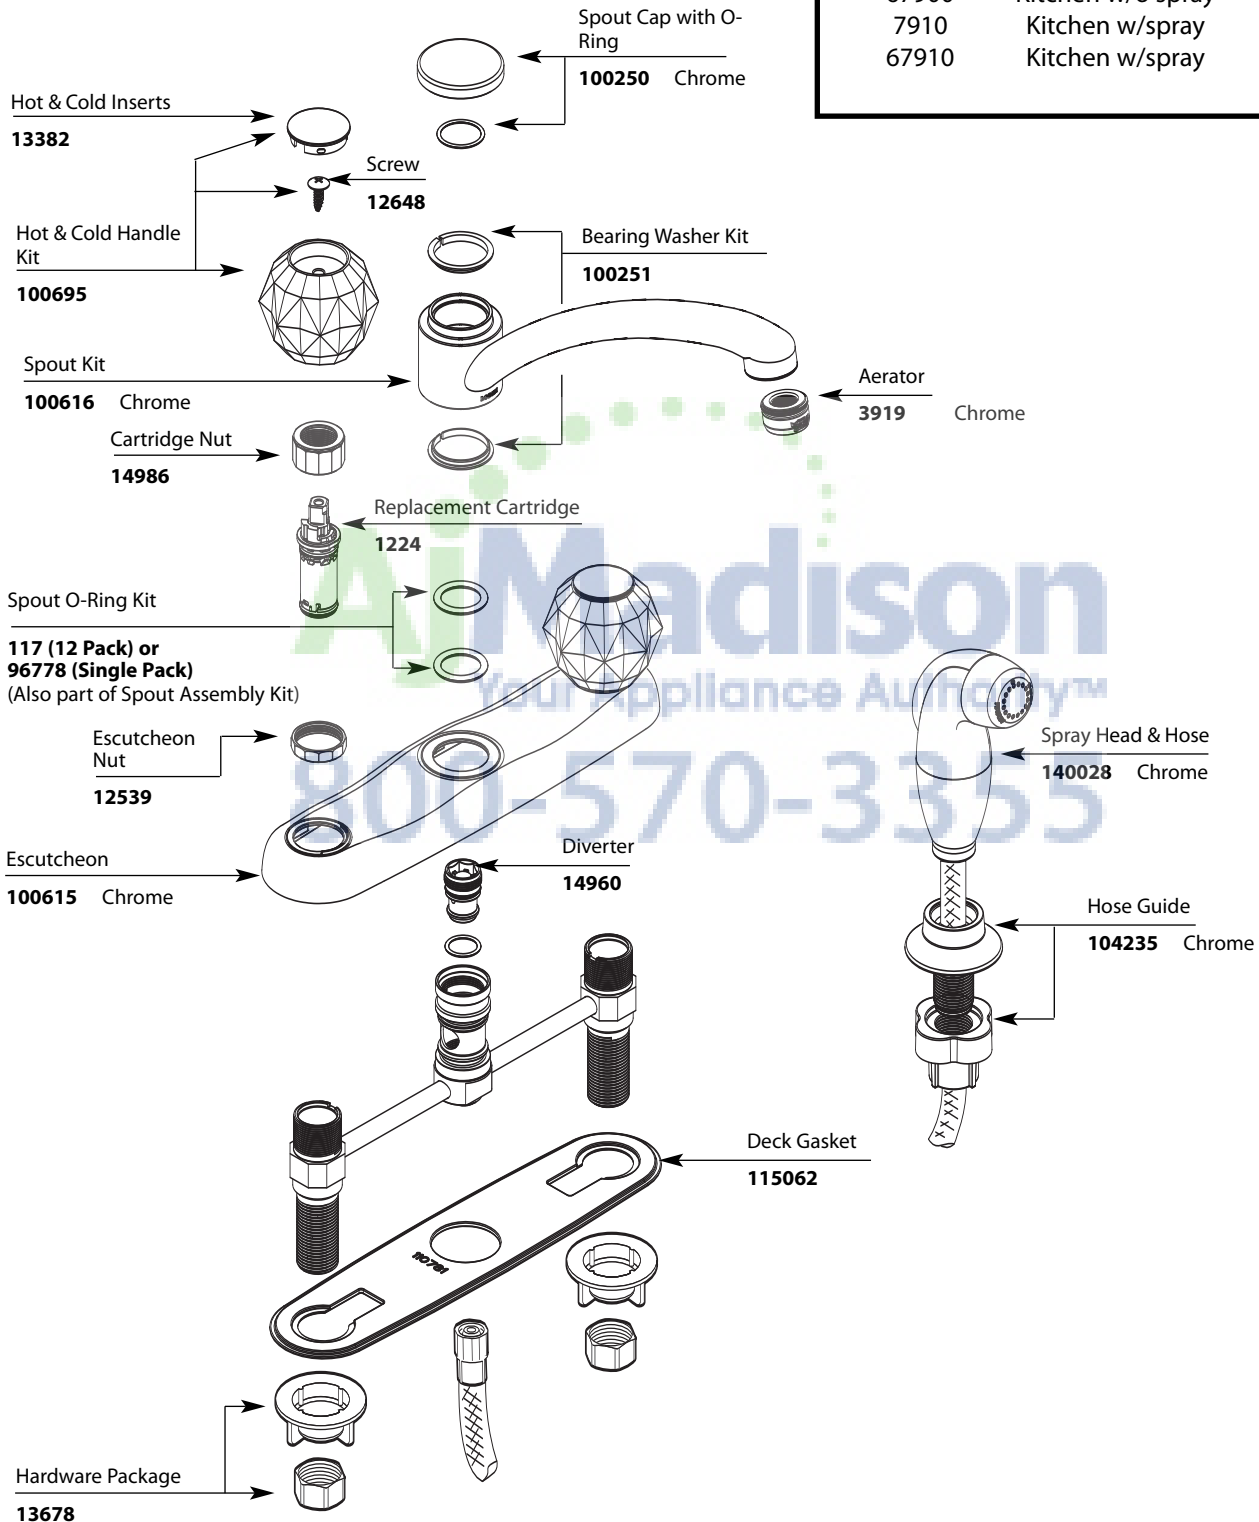

# Illustrated Parts

■ Order by Part Number

There is more than 1 version of this model.  
Page down to identify the version you have.

CHATEAU®		
Two-Handle Lever Style Faucet		
MODEL	TYPE	FINISH
7900	Kitchen w/o spray	Chrome
67900	Kitchen w/o spray	Chrome
7910	Kitchen w/spray	Chrome
67910	Kitchen w/spray	Chrome

# Illustrated Parts

■ Order by Part Number

CHATEAU®		
Two-Handle Lever Style Faucet		
MODEL	HANDLE	FINISH
7900	Acrylic Knob	Chrome
67900	Acrylic Knob	Chrome