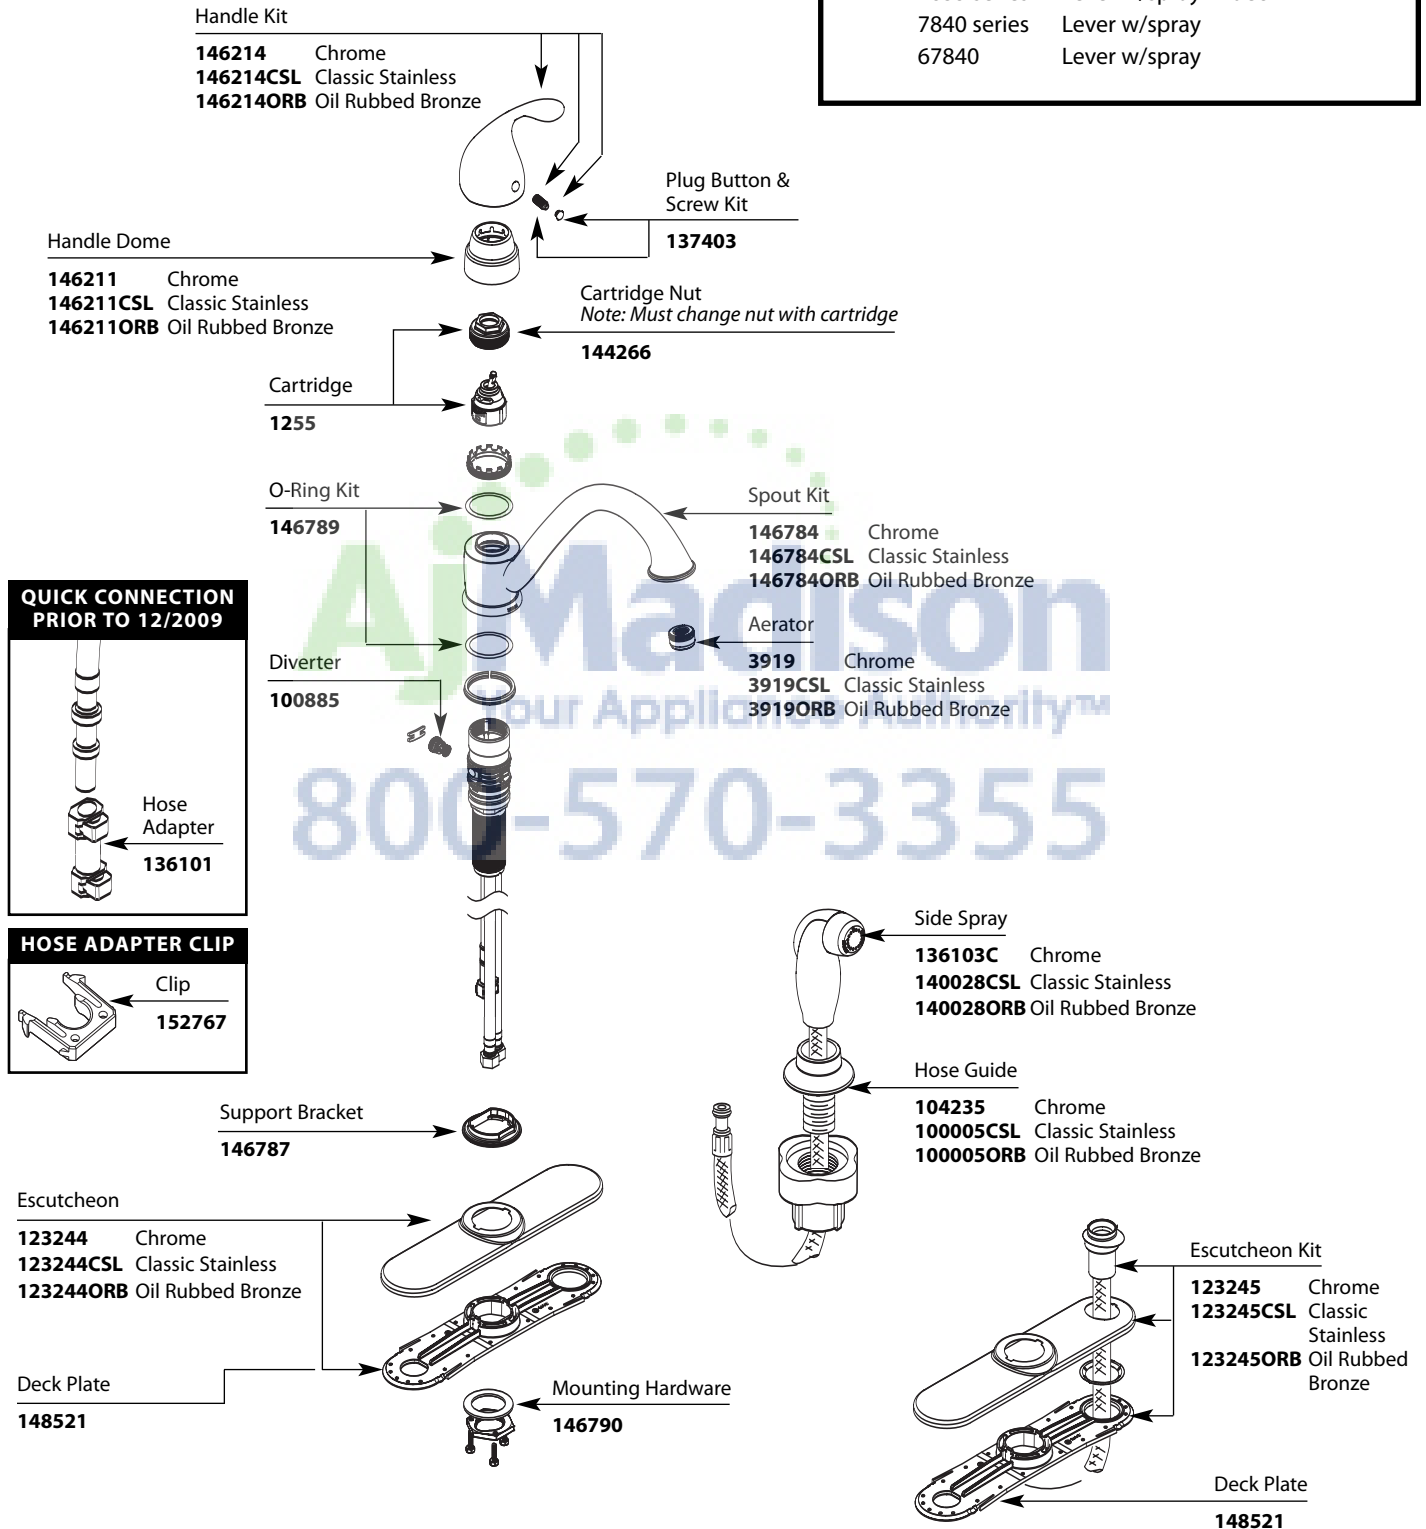

Buy it for looks. Buy it for life.®

Order by Part Number

There is more than 1 version of this model.
Page down to identify the version you have.

Illustrated Parts

CAMERIST™ Single-Handle Kitchen Faucet

MODEL	TYPE
7825 series	Lever
7835 series	Lever w/spray in deck
7840 series	Lever w/spray
67840	Lever w/spray

Buy it for looks. Buy it for life.®

■ Order by Part Number

Illustrated Parts

CAMERIST™

Single-Handle Kitchen Faucet

MODEL	TYPE
7825 series	Lever
7835 series	Lever w/spray in deck
7840 series	Lever w/spray
67840	Lever w/spray