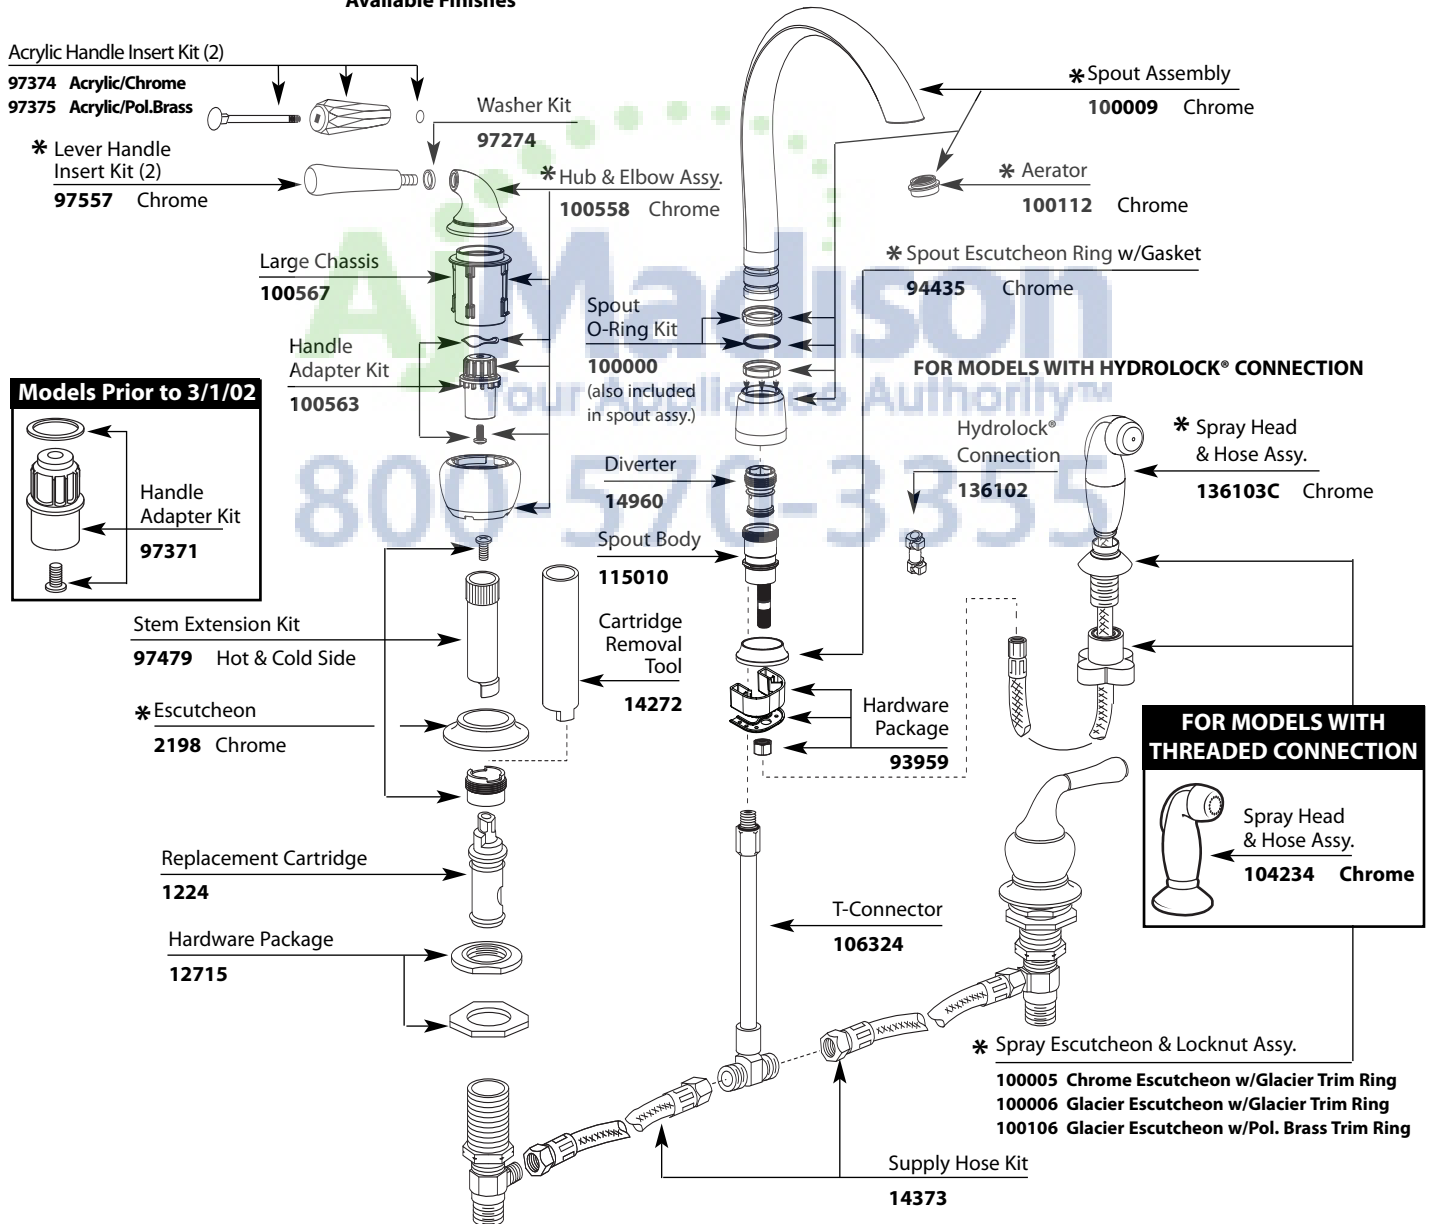

■ Order by Part Number * See Chart on Next Page for Other Available Finishes

Buy it for looks. Buy it for life.®

Illustrated Parts

Available Finishes

* Part Finishes Chart

 <p>Escutcheon</p>	2198 2198P 2198W 2198PM 2198BP	Chrome Polished Brass Glacier Platinum Black Opal	2198ST 2198SL 2198CPR 2198CG 2198V	Satine Stainless Copper Classic Gold Ivory	 <p>Aerator</p>	100112 100112P 100112W 97476PM 97476BP	Chrome Pol. Brass Glacier Platinum Black Opal	97476ST 97476SL 97476CG 97476CPR	Satine Stainless Classic Gold Copper
 <p>Lever Handle Insert Kit (2)</p>	97557 97557CG 97557CPR 97557W 97558 97557PM 97559 97559CPR 97559PM	Chrome Classic Gold Copper Glacier Polished Brass Platinum Porc./Chrome Porc./Copper Porc./Platinum	97560 97557BP 97559BP 97559CG 97557ST 97557SL 97557V 97559ST	Porc./Pol. Brass Black Opal Porc./Black Opal Porc./Classic Gold Satine Stainless Ivory Porcelain/Satine	 <p>Spout Assembly</p>	100009 100009P 100009W 100009PM 100009BP 100009ST 100009SL 100009CG 100009CPR 100009V	Chrome Polished Brass Glacier Platinum Black Opal Satine Stainless Classic Gold Copper Ivory		
 <p>Hub & Elbow Assy.</p>	100558 100558CPR 100558CG 100558P 100558W 100558PM 100558SL 100558BP 100558ST	Chrome Copper Classic Gold Polished Brass Glacier Platinum Stainless Black Opal Satine			 <p>Spout Escutcheon Kit</p>	94435 94435P 94435W 94435PM 94435BP	Chrome Polished Brass Glacier Platinum Black Opal	94435ST 94435SL 94435CG 94435CPR 94435V	Satine Stainless Classic Gold Copper Ivory
 <p>Spray Head & Hose Assembly Threaded Connection</p>	104234 104234CP 104234P 101474CG 101474CPR 101474SL	Chrome Chrome/Pol. Brass Polished Brass Classic Gold Copper Stainless	101474W 101474 101474V	Glacier Black Ivory	 <p>Spray Escutcheon & Locknut Kit</p>	104235 104235CP 104235P 100006 100005PM 100005BP	Chrome Chrome/Pol. Brass Polished Brass Glacier Platinum Black Opal	100005ST 100005SL 100005CG 100005CPR 100005V	Satine Stainless Classic Gold Copper Ivory
 <p>Spray Head & Hose Assembly Hydrolock® Connection</p>	136103 136103CP 136103P 136103CG 136103CPR 136103SL	Chrome Chrome/Pol. Brass Polished Brass Classic Gold Copper Stainless	136103W 13610 136103V	Glacier Black Ivory					