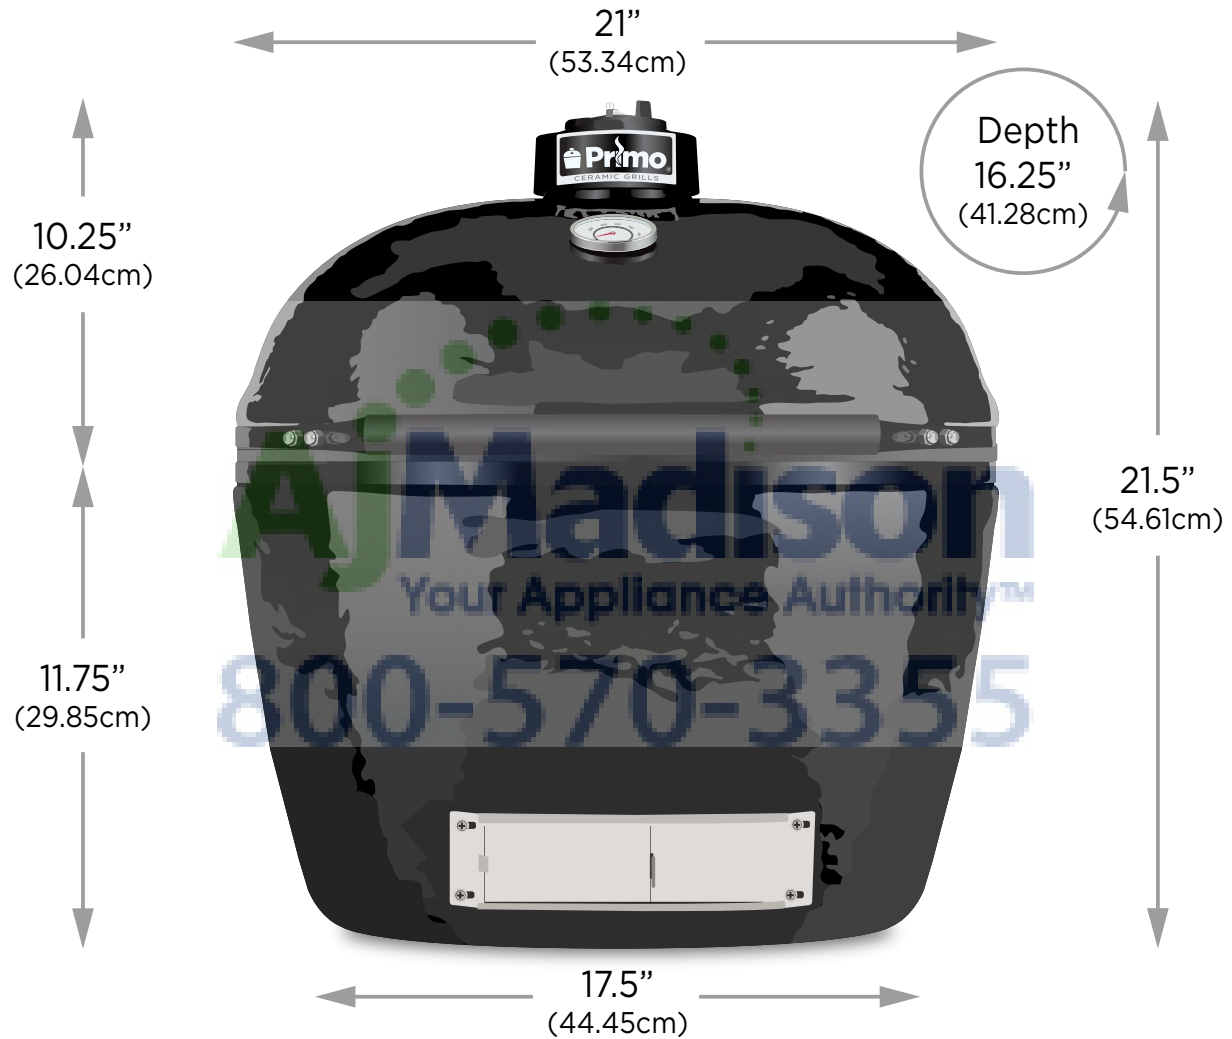

Primo Oval JR 200 Dimensions

10" (25.4cm) of clearance is required behind the grill to open properly.