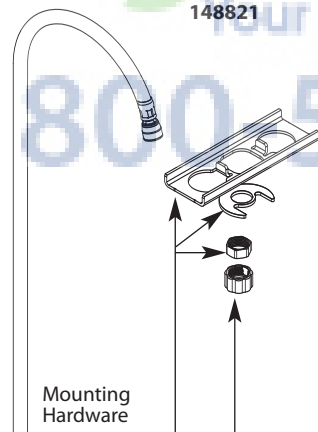

Installation Tool

**118305**

**QUICK CONNECTION  
PRIOR TO 12/2009**

Hose Adapter  
**136101**

**HOSE ADAPTER CLIP**

Clip  
**152767**

Mounting  
Hardware  
**113173**

Hose Kit  
**131381**

Weight Kit  
**125989**

3-Hole Escutcheon

**141002** Chrome  
**141002CSL** Classic Stainless  
**141002ORB** Oil Rubbed Bronze