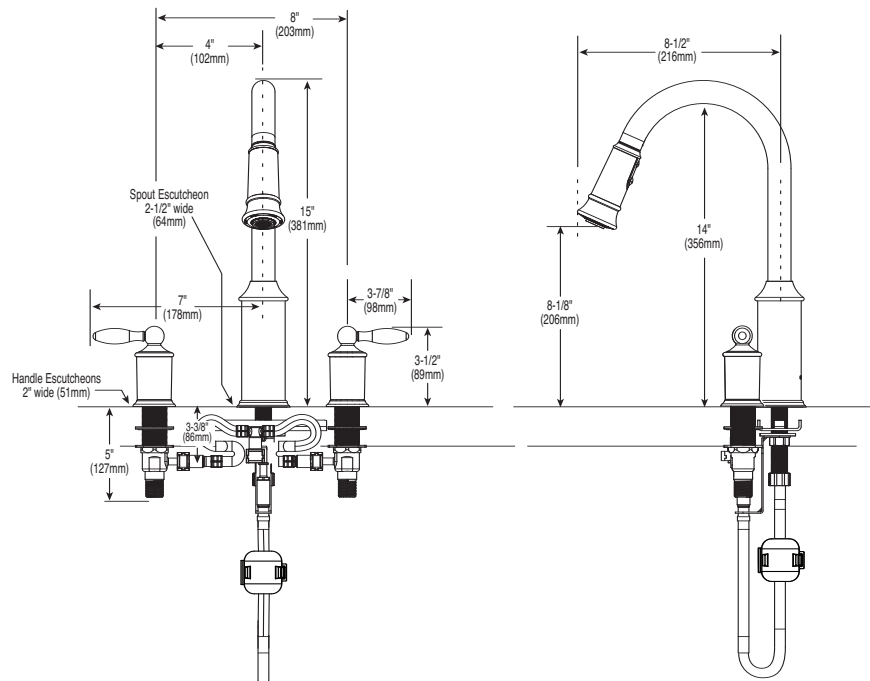

CRITICAL DIMENSIONS

(DO NOT SCALE)

FOR MORE INFORMATION CALL: 1-800-BUY-MOEN

www.moen.com