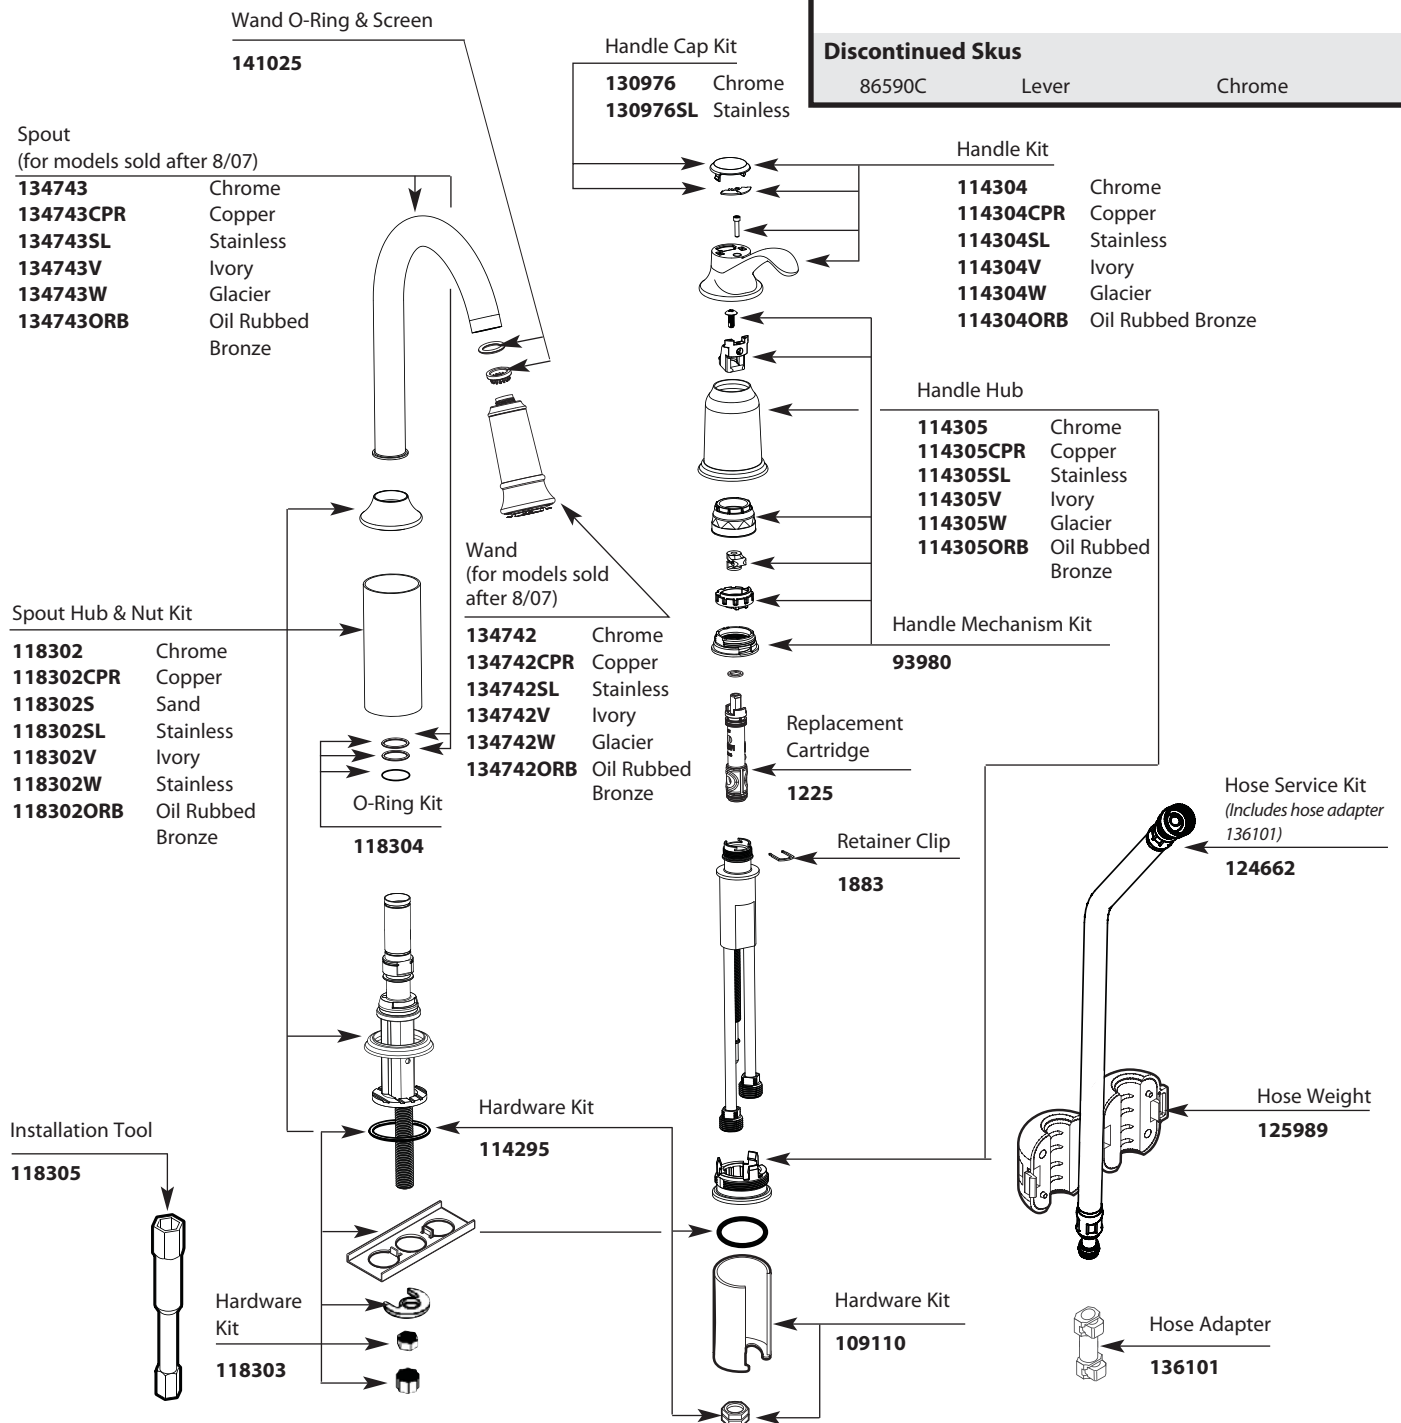

# Illustrated Parts

■ Order by Part Number

*There is more than 1 version of this model.  
Page down to identify the version you have.*

Aberdeen™		
Single Handle High Arc Pull Down Kitchen Faucet		
MODEL	HANDLE	FINISH
7590C	Lever	Chrome
7590W	Lever	Glacier
7590V	Lever	Ivory
7590SL	Lever	Stainless
7590CPR	Lever	Copper
7590ORB	Lever	Oil Rubbed Bronze
Discontinued Skus		
86590C	Lever	Chrome

# Illustrated Parts

■ Order by Part Number

Wand  
(for models sold before 8/07)  
(includes hose kit 124662)

- 141044** Chrome
- 141044CPR** Copper
- 141044SL** Stainless
- 141044V** Ivory
- 141044W** Glacier

Spout  
(for models sold before 8/07)  
(also requires 141044 Wand matching finish)

- 134743** Chrome
- 134743CPR** Copper
- 134743SL** Stainless
- 134743V** Ivory
- 134743W** Glacier

Spout Hub Kit

- 114301** Chrome
- 114301CPR** Copper
- 114301SL** Stainless
- 114301V** Ivory
- 114301W** Stainless