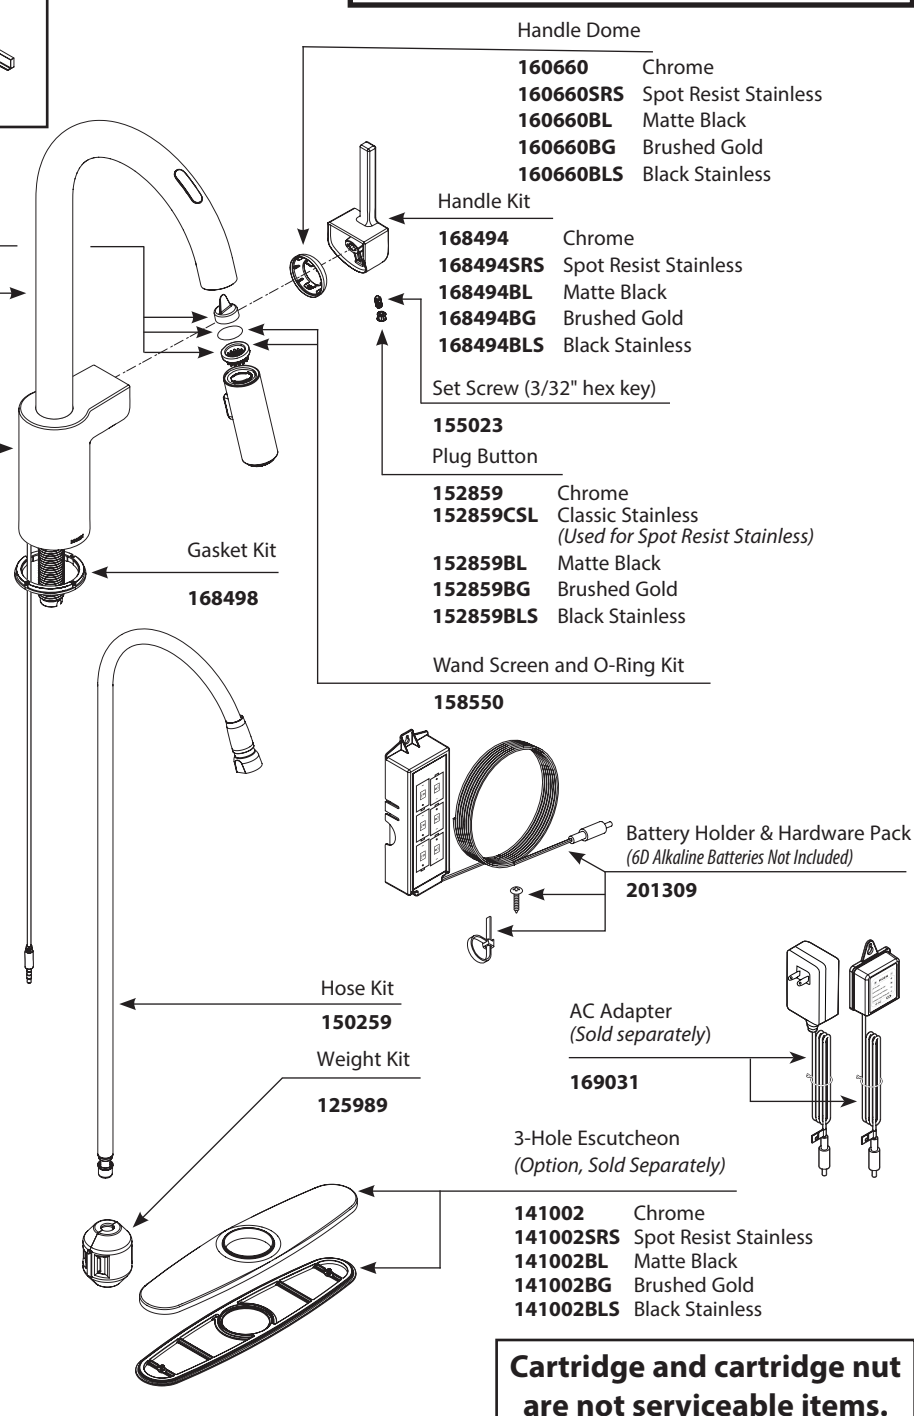

■ Order by Part Number

**Control Box Wall Mount Kit**  
199785 Optional - Sold Separately

- Pulldown Connection Hose Bracket
- Hose Guide Nut
- Screw (x3)
- Hose
- Mounting Bracket

**U by Moen Smart Faucet**  
**Align™-Single Handle High Arc**  
**Pulldown Kitchen Faucet**

Wand Kit (1.5 gpm)

- 168492 Chrome
- 168492SRS Spot Resist Stainless
- 168492BL Matte Black
- 168492BG Brushed Gold
- 168492BLS Black Stainless

Spout Kit

- 201300C Chrome
- 201300SRS Spot Resist Stainless
- 201300BL Matte Black
- 201300BG Brushed Gold
- 201300BLS Black Stainless

**OPTIONAL**

Mounting Bracket  
176787

Mounting Hardware

201310

Control Box

201311

Installation Tool

118305

Filter Screen

197171

**Cartridge and cartridge nut are not serviceable items.**