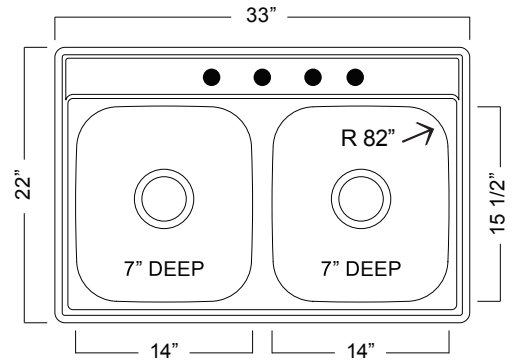

### Double Bowl Topmount Series

- EZ Torque Clip System
- 21 gauge
- Satin deck & bowls
- Center drain wastehole location
- Ultra-Quiet™ sound deadening
- 36" cabinet is recommended minimum
- Limited lifetime warranty
- Installation hardware and template included
- Shipping weight: 14 lbs

### Compliance Certifications:

IMPORTANT: Dimensions of fixtures are nominal and may vary within the range of tolerances established by ASME A112.19.3

These measurements are subject to change or cancellation. No responsibility is assumed for use of superseded or voided leaflet.