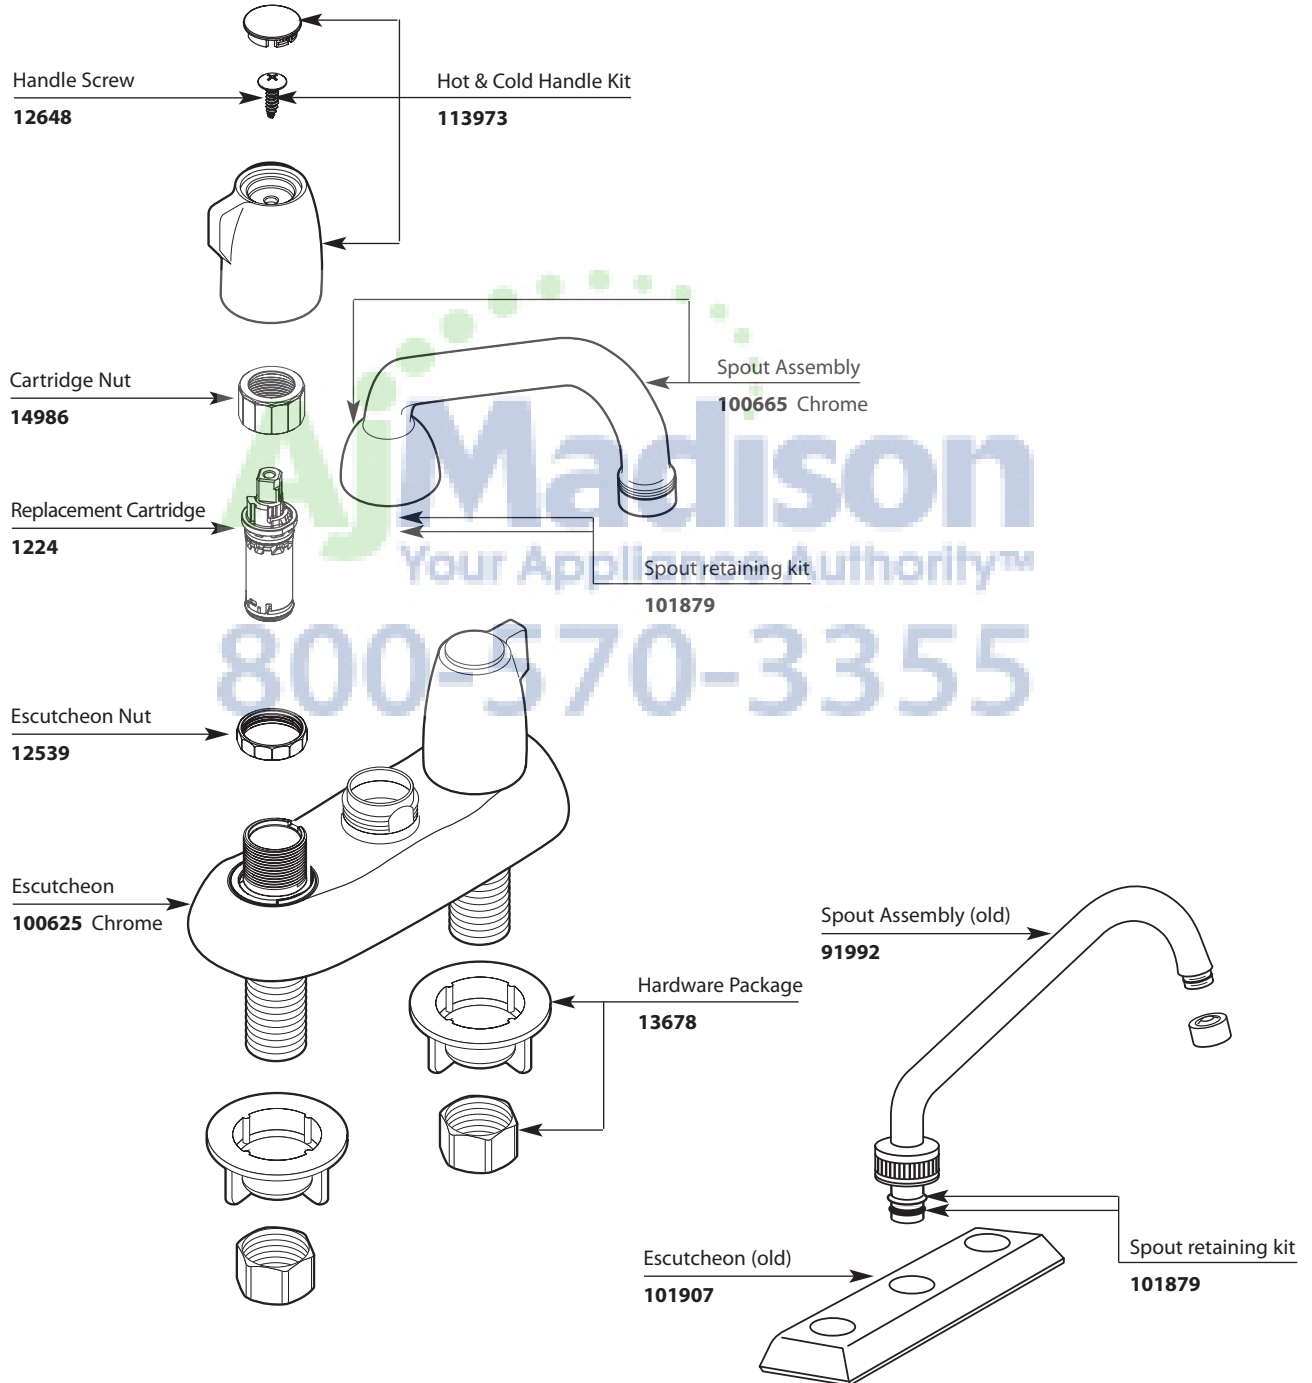

Buy it for looks. Buy it for life.®

■ Order by Part Number

Illustrated Parts

CHATEAU®	
Two Handle Laundry Faucet	
MODEL	FINISH
74998	Chrome

Madison
Your Appliance Authority™
800-570-3355